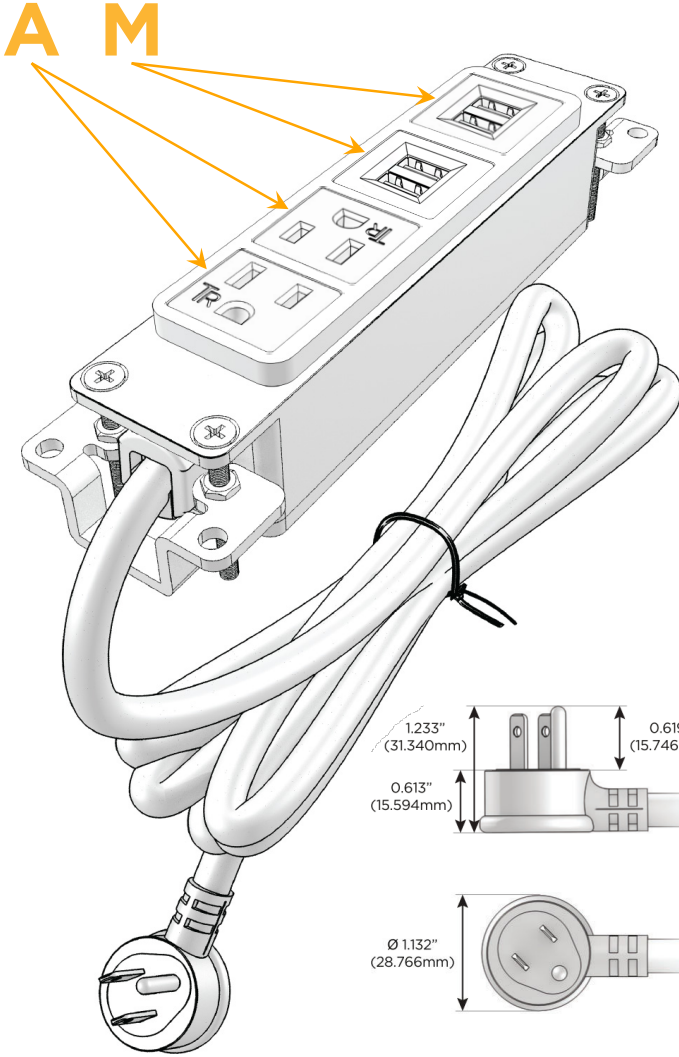

### Module/Port Options:

- A** Tamper Resistant AC Receptacle
- E** USB-A & USB-C (20W)
- M** Double USB-A (Fast Charging Ports - 18W)
- H** HDMI
- 6** CAT 6
- 12** RJ 12
- X** Switched AC
- Y** 3-Way Switch (Low Voltage)
- V** USB-C (45W High Speed Charging Port)
- S** USB-C (25W High Speed Charging Port)
- R** Switched AC (Rocker Switch)
- D** Dimmer Switch

### Plug:

Supplied with Low Profile Flat 45° Angle 120 VAC Plug

Optional Standard Straight 120 VAC Plug

Optional Straight 120 VAC Pass-through Plug

- CLEAN, COMPACT DESIGN
- STREAMLINED
- LOW PROFILE
- SIDE-EXITING CORDS
- PLUG & PLAY
- 6' AC CORD & PLUG (FLAT PLUG STANDARD)
- CUSTOMIZABLE CONFIGURATIONS AND FINISHES
- UL LISTED FOR MOUNTING IN FURNITURE
- 15A

# M-POWER-4T

AC POWER & DATA CONNECTIVITY SOLUTION

M-POWER-4T-AAMM-CUAB

Specs:

**Modules/Ports:**

- A** Tamper Resistant AC Receptacle
- M** Double USB-A (Fast Charging Ports - 18W)

Distributed by

Mormax Company, Inc.