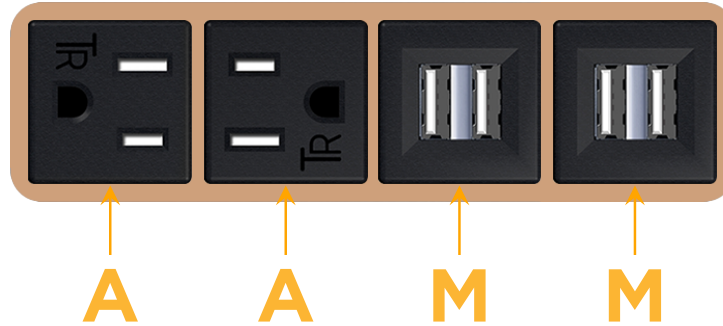

M-POWER-4T

AC POWER & DATA CONNECTIVITY SOLUTION

M-POWER-4T-AAMM-CUAB

Distributed by

Mormax Company, Inc.

8 Westchester Plaza

Elmsford, NY 10523

914-699-0101

sales@mormax.com

mormax.com

Metro Light & Power's line of power & data solutions offers sophisticated design elements combined with greater ease of installation. Streamlined and low-profile, enhanced by side-exiting cords, our outlets advance the industry with their cutting edge look and feel. We believe flexibility is key, and we provide a variety of mounting options, including the ability to mount in limited spaces. Our outlets are available in many finishes and configurations, in addition to a custom color and finish capability for our clients.

Bezel Finish: **COPPER (ABS)**

Custom Finishes Available M-POWER-4T-AAMM-CUAB

Features:

Module/Port Options:

- **A** Tamper Resistant AC Receptacle
- **E** USB-A & USB-C (20W)
- **M** Double USB-A (Fast Charging Ports - 18W)
- **H** HDMI
- **6** CAT 6
- **12** RJ 12
- **X** Switched AC
- **Y** 3-Way Switch (Low Voltage)
- **V** USB-C (45W High Speed Charging Port)
- **S** USB-C (25W High Speed Charging Port)
- **R** Switched AC (Rocker Switch)
- **D** Dimmer Switch

Plug:

Supplied with Low Profile Flat 45° Angle 120 VAC Plug

Optional Standard Straight 120 VAC Plug

Optional Straight 120 VAC Pass-through Plug

- CLEAN, COMPACT DESIGN
- STREAMLINED
- LOW PROFILE
- SIDE-EXITING CORDS
- PLUG & PLAY
- 6' AC CORD & PLUG (FLAT PLUG STANDARD)
- CUSTOMIZABLE CONFIGURATIONS AND FINISHES
- UL LISTED FOR MOUNTING IN FURNITURE
- 15A