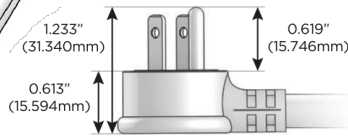

#### Plug:

Supplied with Low Profile Flat 45° Angle 120 VAC Plug

Optional Standard Straight 120 VAC Plug

Optional Straight 120 VAC Pass-through Plug

- CLEAN, COMPACT DESIGN
- STREAMLINED
- LOW PROFILE
- SIDE-EXITING CORDS
- PLUG & PLAY
- 6' AC CORD & PLUG (FLAT PLUG STANDARD)
- CUSTOMIZABLE CONFIGURATIONS AND FINISHES
- UL LISTED FOR MOUNTING IN FURNITURE
- 15A

# M-POWER-4T

AC POWER & DATA CONNECTIVITY SOLUTION

M-POWER-4T-AAMM-CRAB

Specs:

**Modules/Ports:**

- A** Tamper Resistant AC Receptacle
- M** Double USB-A (Fast Charging Ports - 18W)

Distributed by

Mormax Company, Inc.