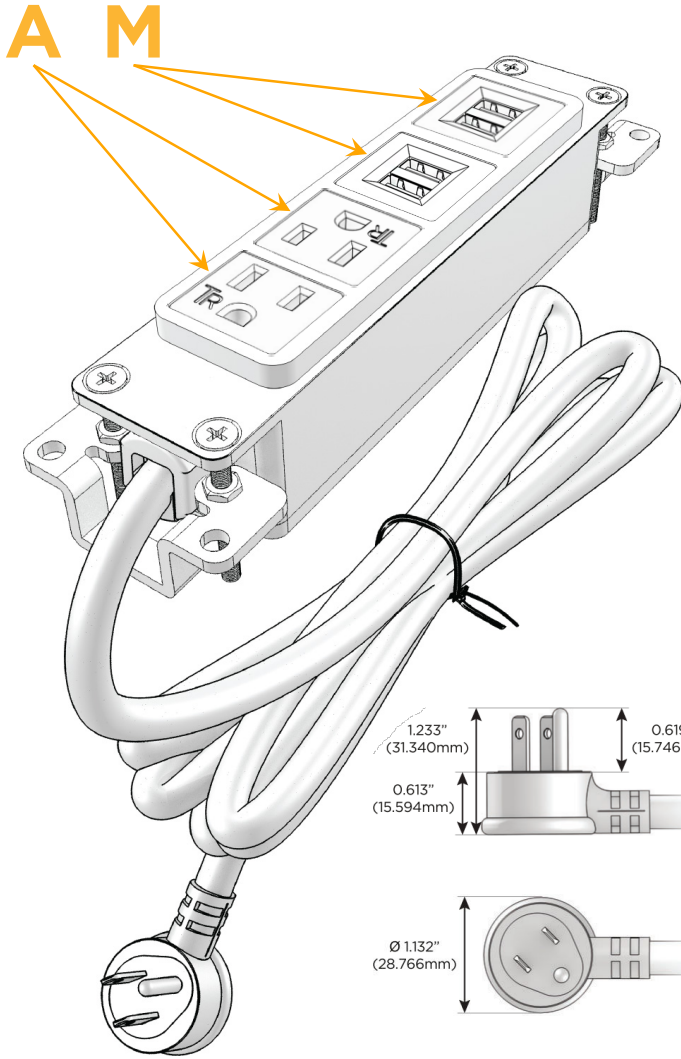

#### Module/Port Options:

- A** Tamper Resistant AC Receptacle
- E** USB-A & USB-C (20W)
- M** Double USB-A (Fast Charging Ports - 18W)
- H** HDMI
- 6** CAT 6
- 12** RJ 12
- X** Switched AC
- Y** 3-Way Switch (Low Voltage)
- V** USB-C (45W High Speed Charging Port)
- S** USB-C (25W High Speed Charging Port)
- R** Switched AC (Rocker Switch)
- D** Dimmer Switch

#### Plug:

Supplied with Low Profile Flat 45° Angle 120 VAC Plug

Optional Standard Straight 120 VAC Plug

Optional Straight 120 VAC Pass-through Plug

- CLEAN, COMPACT DESIGN
- STREAMLINED
- LOW PROFILE
- SIDE-EXITING CORDS
- PLUG & PLAY
- 6' AC CORD & PLUG (FLAT PLUG STANDARD)
- CUSTOMIZABLE CONFIGURATIONS AND FINISHES
- UL LISTED FOR MOUNTING IN FURNITURE
- 15A

# M-POWER-4T

AC POWER & DATA CONNECTIVITY SOLUTION

M-POWER-4T-AAMM-CRAB

Specs:

**Modules/Ports:**

- A** Tamper Resistant AC Receptacle
- M** Double USB-A (Fast Charging Ports - 18W)

Distributed by

Mormax Company, Inc.