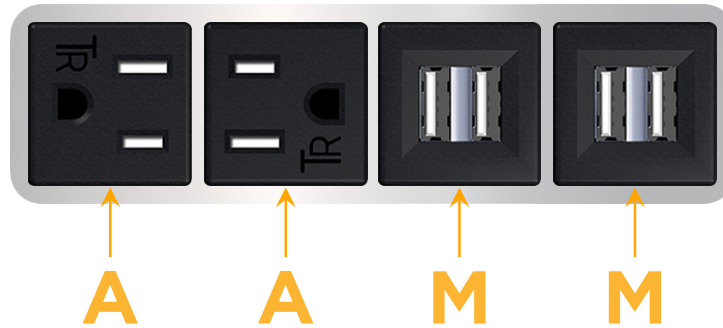

M-POWER-4T

AC POWER & DATA CONNECTIVITY SOLUTION

M-POWER-4T-AAMM-CRAB

Distributed by

Mormax Company, Inc.

8 Westchester Plaza

Elmsford, NY 10523

914-699-0101

sales@mormax.com

mormax.com

Metro Light & Power's line of power & data solutions offers sophisticated design elements combined with greater ease of installation. Streamlined and low-profile, enhanced by side-exiting cords, our outlets advance the industry with their cutting edge look and feel. We believe flexibility is key, and we provide a variety of mounting options, including the ability to mount in limited spaces. Our outlets are available in many finishes and configurations, in addition to a custom color and finish capability for our clients.

Bezel Finish: **CHROME (ABS)**
Custom Finishes Available M-POWER-4T-AAMM-CRAB

Features:

Module/Port Options:

- **A** Tamper Resistant AC Receptacle
- **E** USB-A & USB-C (20W)
- **M** Double USB-A (Fast Charging Ports - 18W)
- **H** HDMI
- **6** CAT 6
- **12** RJ 12
- **X** Switched AC
- **Y** 3-Way Switch (Low Voltage)
- **V** USB-C (45W High Speed Charging Port)
- **S** USB-C (25W High Speed Charging Port)
- **R** Switched AC (Rocker Switch)
- **D** Dimmer Switch

Plug:

Supplied with Low Profile Flat 45° Angle 120 VAC Plug

Optional Standard Straight 120 VAC Plug

Optional Straight 120 VAC Pass-through Plug

- CLEAN, COMPACT DESIGN
- STREAMLINED
- LOW PROFILE
- SIDE-EXITING CORDS
- PLUG & PLAY
- 6' AC CORD & PLUG (FLAT PLUG STANDARD)
- CUSTOMIZABLE CONFIGURATIONS AND FINISHES
- UL LISTED FOR MOUNTING IN FURNITURE
- 15A