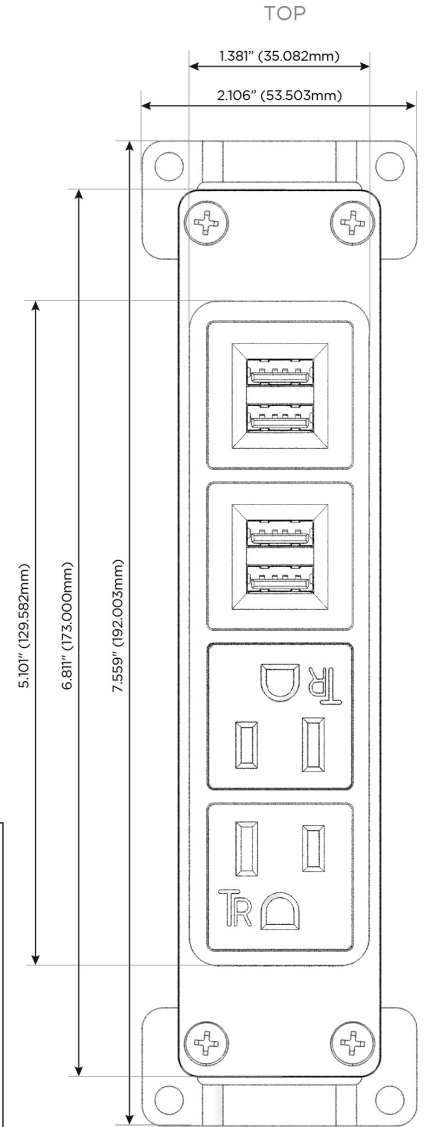

Bezel Finish: **SOLID BRONZE**

Custom Finishes Available M-POWER-4T-AAMM-BZB

Features:

Module/Port Options:

- A** Tamper Resistant AC Receptacle
- E** USB-A & USB-C (20W)
- M** Double USB-A (Fast Charging Ports - 18W)
- H** HDMI
- 6** CAT 6
- 12** RJ 12
- X** Switched AC
- Y** 3-Way Switch (Low Voltage)
- V** USB-C (45W High Speed Charging Port)
- S** USB-C (25W High Speed Charging Port)
- R** Switched AC (Rocker Switch)
- D** Dimmer Switch

Plug:

Supplied with Low Profile Flat 45° Angle 120 VAC Plug

Optional Standard Straight 120 VAC Plug

Optional Straight 120 VAC Pass-through Plug

- CLEAN, COMPACT DESIGN
- STREAMLINED
- LOW PROFILE
- SIDE-EXITING CORDS
- PLUG & PLAY
- 6' AC CORD & PLUG (FLAT PLUG STANDARD)
- CUSTOMIZABLE CONFIGURATIONS AND FINISHES
- UL LISTED FOR MOUNTING IN FURNITURE
- 15A

M-POWER-4T

AC POWER & DATA CONNECTIVITY SOLUTION

M-POWER-4T-AAMM-BZB

Specs:

Modules/Ports:

- A** Tamper Resistant AC Receptacle
- M** Double USB-A (Fast Charging Ports - 18W)

Distributed by

Mormax Company, Inc.