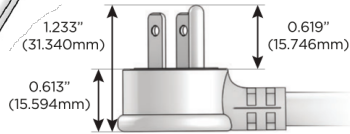

M-POWER-4T

AC POWER & DATA CONNECTIVITY SOLUTION

M-POWER-4T-AAMM-BZB

Specs:

Modules/Ports:

- A** Tamper Resistant AC Receptacle
- M** Double USB-A (Fast Charging Ports - 18W)

Distributed by

Mormax Company, Inc.