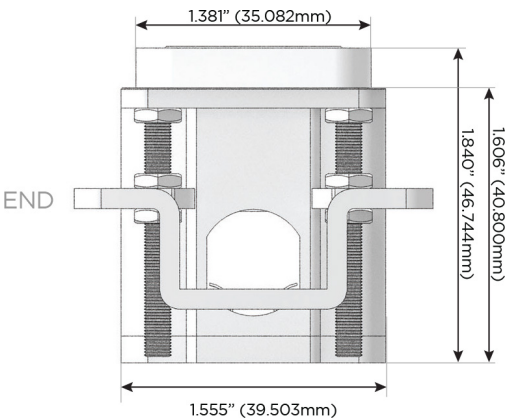

Plug:

Supplied with Low Profile Flat 45° Angle 120 VAC Plug

Optional Standard Straight 120 VAC Plug

Optional Straight 120 VAC Pass-through Plug

- CLEAN, COMPACT DESIGN
- STREAMLINED
- LOW PROFILE
- SIDE-EXITING CORDS
- PLUG & PLAY
- 6' AC CORD & PLUG (FLAT PLUG STANDARD)
- CUSTOMIZABLE CONFIGURATIONS AND FINISHES
- UL LISTED FOR MOUNTING IN FURNITURE
- 15A

M-POWER-4T

AC POWER & DATA CONNECTIVITY SOLUTION

M-POWER-4T-AAMM-BZB

Specs:

Modules/Ports:

- A** Tamper Resistant AC Receptacle
- M** Double USB-A (Fast Charging Ports - 18W)

Distributed by

Mormax Company, Inc.