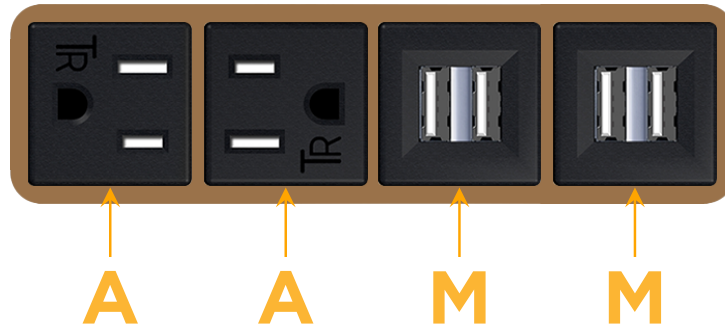

sales@mormax.com

mormax.com

Metro Light & Power's line of power & data solutions offers sophisticated design elements combined with greater ease of installation. Streamlined and low-profile, enhanced by side-exiting cords, our outlets advance the industry with their cutting edge look and feel. We believe flexibility is key, and we provide a variety of mounting options, including the ability to mount in limited spaces. Our outlets are available in many finishes and configurations, in addition to a custom color and finish capability for our clients.

Bezel Finish: **SOLID BRONZE**

Custom Finishes Available M-POWER-4T-AAMM-BZB

Features:

Module/Port Options:

- A** Tamper Resistant AC Receptacle
- E** USB-A & USB-C (20W)
- M** Double USB-A (Fast Charging Ports - 18W)
- H** HDMI
- 6** CAT 6
- 12** RJ 12
- X** Switched AC
- Y** 3-Way Switch (Low Voltage)
- V** USB-C (45W High Speed Charging Port)
- S** USB-C (25W High Speed Charging Port)
- R** Switched AC (Rocker Switch)
- D** Dimmer Switch

Plug:

Supplied with Low Profile Flat 45° Angle 120 VAC Plug

Optional Standard Straight 120 VAC Plug

Optional Straight 120 VAC Pass-through Plug

- CLEAN, COMPACT DESIGN
- STREAMLINED
- LOW PROFILE
- SIDE-EXITING CORDS
- PLUG & PLAY
- 6' AC CORD & PLUG (FLAT PLUG STANDARD)
- CUSTOMIZABLE CONFIGURATIONS AND FINISHES
- UL LISTED FOR MOUNTING IN FURNITURE
- 15A

M-POWER-4T

AC POWER & DATA CONNECTIVITY SOLUTION

M-POWER-4T-AAMM-BZB

Specs:

Modules/Ports:

- A** Tamper Resistant AC Receptacle
- M** Double USB-A (Fast Charging Ports - 18W)

Distributed by

Mormax Company, Inc.