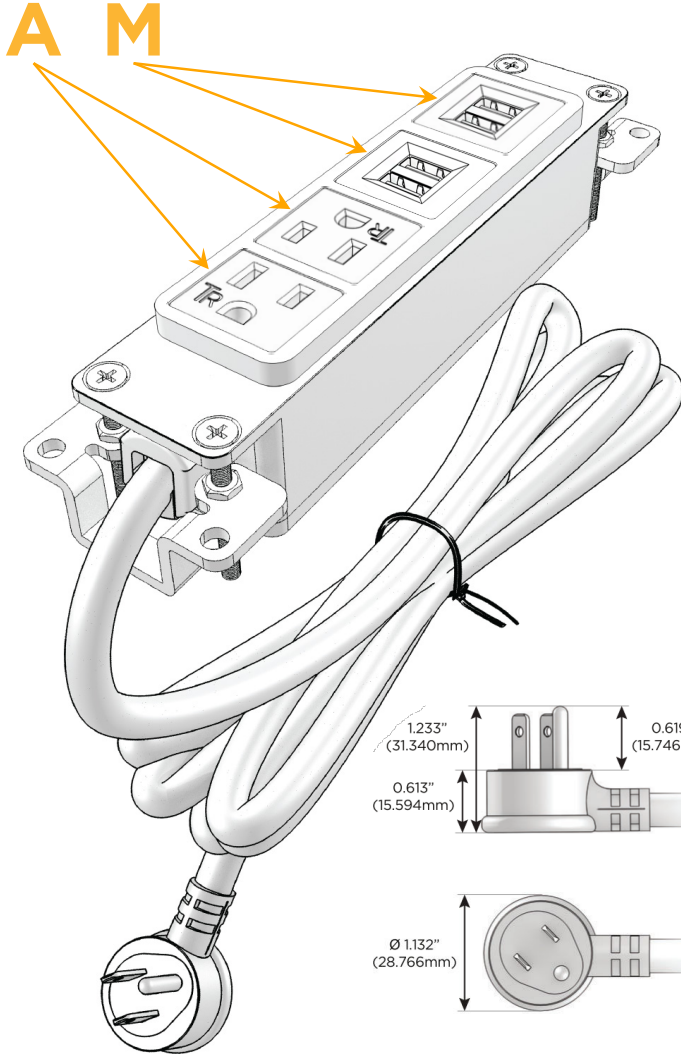

Bezel Finish: **SOLID BRONZE**

Custom Finishes Available M-POWER-4T-AAMM-BZB

Features:

Module/Port Options:

- A** Tamper Resistant AC Receptacle
- E** USB-A & USB-C (20W)
- M** Double USB-A (Fast Charging Ports - 18W)
- H** HDMI
- 6** CAT 6
- 12** RJ 12
- X** Switched AC
- Y** 3-Way Switch (Low Voltage)
- V** USB-C (45W High Speed Charging Port)
- S** USB-C (25W High Speed Charging Port)
- R** Switched AC (Rocker Switch)
- D** Dimmer Switch

Plug:

Supplied with Low Profile Flat 45° Angle 120 VAC Plug

Optional Standard Straight 120 VAC Plug

Optional Straight 120 VAC Pass-through Plug

- CLEAN, COMPACT DESIGN
- STREAMLINED
- LOW PROFILE
- SIDE-EXITING CORDS
- PLUG & PLAY
- 6' AC CORD & PLUG (FLAT PLUG STANDARD)
- CUSTOMIZABLE CONFIGURATIONS AND FINISHES
- UL LISTED FOR MOUNTING IN FURNITURE
- 15A

M-POWER-4T

AC POWER & DATA CONNECTIVITY SOLUTION

M-POWER-4T-AAMM-BZB

Specs:

Modules/Ports:

- A** Tamper Resistant AC Receptacle
- M** Double USB-A (Fast Charging Ports - 18W)

Distributed by

Mormax Company, Inc.