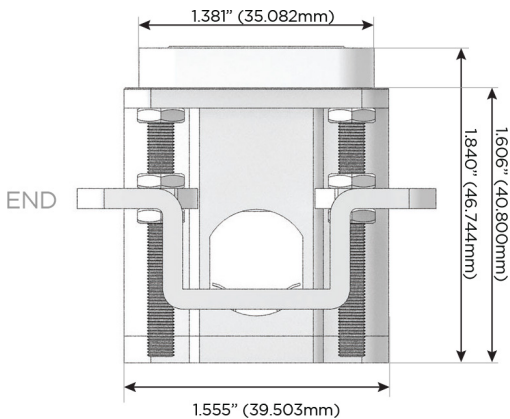

### Plug:

Supplied with Low Profile Flat 45° Angle 120 VAC Plug

Optional Standard Straight 120 VAC Plug

Optional Straight 120 VAC Pass-through Plug

- CLEAN, COMPACT DESIGN
- STREAMLINED
- LOW PROFILE
- SIDE-EXITING CORDS
- PLUG & PLAY
- 6' AC CORD & PLUG (FLAT PLUG STANDARD)
- CUSTOMIZABLE CONFIGURATIONS AND FINISHES
- UL LISTED FOR MOUNTING IN FURNITURE
- 15A

# M-POWER-4T

AC POWER & DATA CONNECTIVITY SOLUTION

M-POWER-4T-AAMM-BZAB

Specs:

**Modules/Ports:**

- A** Tamper Resistant AC Receptacle
- M** Double USB-A (Fast Charging Ports - 18W)

Distributed by

Mormax Company, Inc.