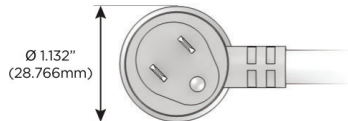

### Plug:

Supplied with Low Profile Flat 45° Angle 120 VAC Plug

Optional Standard Straight 120 VAC Plug

Optional Straight 120 VAC Pass-through Plug

- CLEAN, COMPACT DESIGN
- STREAMLINED
- LOW PROFILE
- SIDE-EXITING CORDS
- PLUG & PLAY
- 6' AC CORD & PLUG (FLAT PLUG STANDARD)
- CUSTOMIZABLE CONFIGURATIONS AND FINISHES
- UL LISTED FOR MOUNTING IN FURNITURE
- 15A

# M-POWER-4T

AC POWER & DATA CONNECTIVITY SOLUTION

M-POWER-4T-AAMM-BZAB

Specs:

**Modules/Ports:**

- A** Tamper Resistant AC Receptacle
- M** Double USB-A (Fast Charging Ports - 18W)

Distributed by

Mormax Company, Inc.