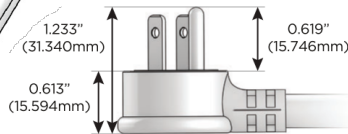

### Plug:

Supplied with Low Profile Flat 45° Angle 120 VAC Plug

Optional Standard Straight 120 VAC Plug

Optional Straight 120 VAC Pass-through Plug

- CLEAN, COMPACT DESIGN
- STREAMLINED
- LOW PROFILE
- SIDE-EXITING CORDS
- PLUG & PLAY
- 6' AC CORD & PLUG (FLAT PLUG STANDARD)
- CUSTOMIZABLE CONFIGURATIONS AND FINISHES
- UL LISTED FOR MOUNTING IN FURNITURE
- 15A

# M-POWER-4T

AC POWER & DATA CONNECTIVITY SOLUTION

M-POWER-4T-AAMM-BZAB

Specs:

**Modules/Ports:**

- A** Tamper Resistant AC Receptacle
- M** Double USB-A (Fast Charging Ports - 18W)

Distributed by

Mormax Company, Inc.