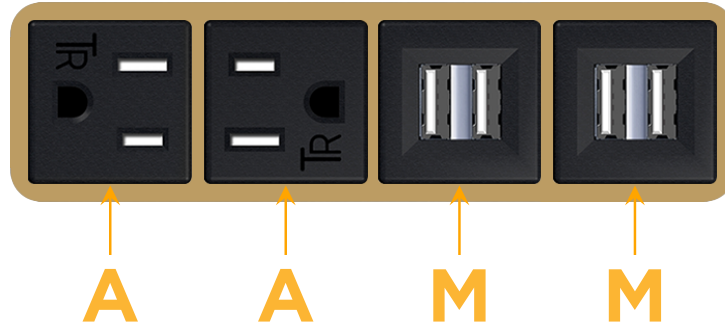

M-POWER-4T

AC POWER & DATA CONNECTIVITY SOLUTION

M-POWER-4T-AAMM-BZAB

Distributed by

Mormax Company, Inc.

8 Westchester Plaza

Elmsford, NY 10523

914-699-0101

sales@mormax.com

mormax.com

Metro Light & Power's line of power & data solutions offers sophisticated design elements combined with greater ease of installation. Streamlined and low-profile, enhanced by side-exiting cords, our outlets advance the industry with their cutting edge look and feel. We believe flexibility is key, and we provide a variety of mounting options, including the ability to mount in limited spaces. Our outlets are available in many finishes and configurations, in addition to a custom color and finish capability for our clients.

Bezel Finish: **STANDARD BRONZE (ABS)**

Custom Finishes Available M-POWER-4T-AAMM-BZAB

Features:

Module/Port Options:

- **A** Tamper Resistant AC Receptacle
- **E** USB-A & USB-C (20W)
- **M** Double USB-A (Fast Charging Ports - 18W)
- **H** HDMI
- **6** CAT 6
- **12** RJ 12
- **X** Switched AC
- **Y** 3-Way Switch (Low Voltage)
- **V** USB-C (45W High Speed Charging Port)
- **S** USB-C (25W High Speed Charging Port)
- **R** Switched AC (Rocker Switch)
- **D** Dimmer Switch

Plug:

Supplied with Low Profile Flat 45° Angle 120 VAC Plug

Optional Standard Straight 120 VAC Plug

Optional Straight 120 VAC Pass-through Plug

- CLEAN, COMPACT DESIGN
- STREAMLINED
- LOW PROFILE
- SIDE-EXITING CORDS
- PLUG & PLAY
- 6' AC CORD & PLUG (FLAT PLUG STANDARD)
- CUSTOMIZABLE CONFIGURATIONS AND FINISHES
- UL LISTED FOR MOUNTING IN FURNITURE
- 15A