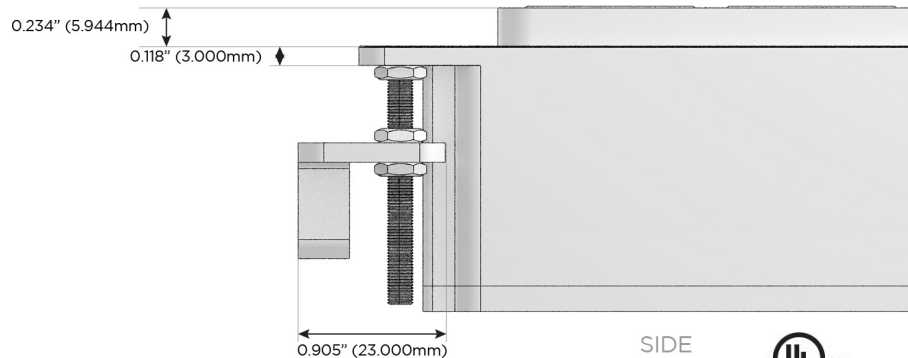

# M-POWER-4T

AC POWER & DATA CONNECTIVITY SOLUTION

M-POWER-4T-AAMM-BZAB

Specs:

**Modules/Ports:**

- A** Tamper Resistant AC Receptacle
- M** Double USB-A (Fast Charging Ports - 18W)

Distributed by

Mormax Company, Inc.