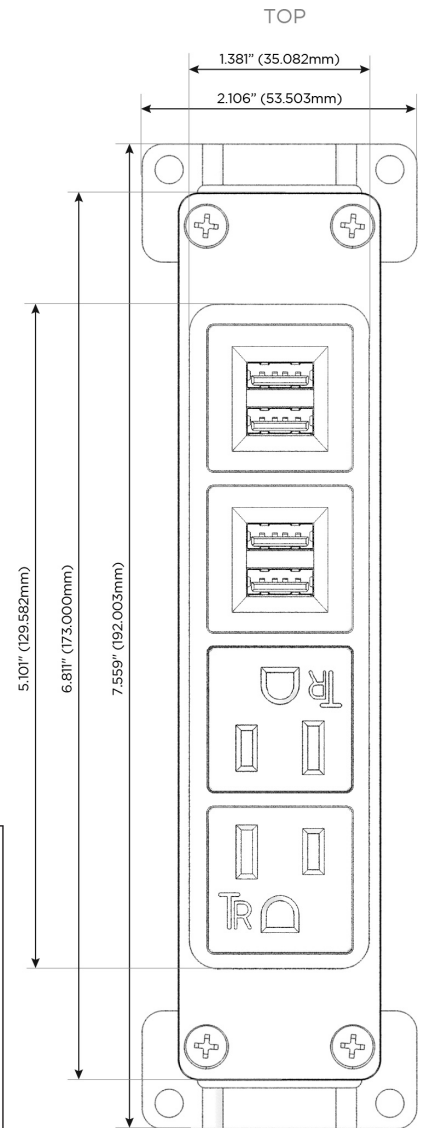

### Module/Port Options:

- A** Tamper Resistant AC Receptacle
- E** USB-A & USB-C (20W)
- M** Double USB-A (Fast Charging Ports - 18W)
- H** HDMI
- 6** CAT 6
- 12** RJ 12
- X** Switched AC
- Y** 3-Way Switch (Low Voltage)
- V** USB-C (45W High Speed Charging Port)
- S** USB-C (25W High Speed Charging Port)
- R** Switched AC (Rocker Switch)
- D** Dimmer Switch

### Plug:

Supplied with Low Profile Flat 45° Angle 120 VAC Plug

Optional Standard Straight 120 VAC Plug

Optional Straight 120 VAC Pass-through Plug

- CLEAN, COMPACT DESIGN
- STREAMLINED
- LOW PROFILE
- SIDE-EXITING CORDS
- PLUG & PLAY
- 6' AC CORD & PLUG (FLAT PLUG STANDARD)
- CUSTOMIZABLE CONFIGURATIONS AND FINISHES
- UL LISTED FOR MOUNTING IN FURNITURE
- 15A

# M-POWER-4T

AC POWER & DATA CONNECTIVITY SOLUTION

M-POWER-4T-AAMM-BZAB

Specs:

**Modules/Ports:**

- A** Tamper Resistant AC Receptacle
- M** Double USB-A (Fast Charging Ports - 18W)

Distributed by

Mormax Company, Inc.