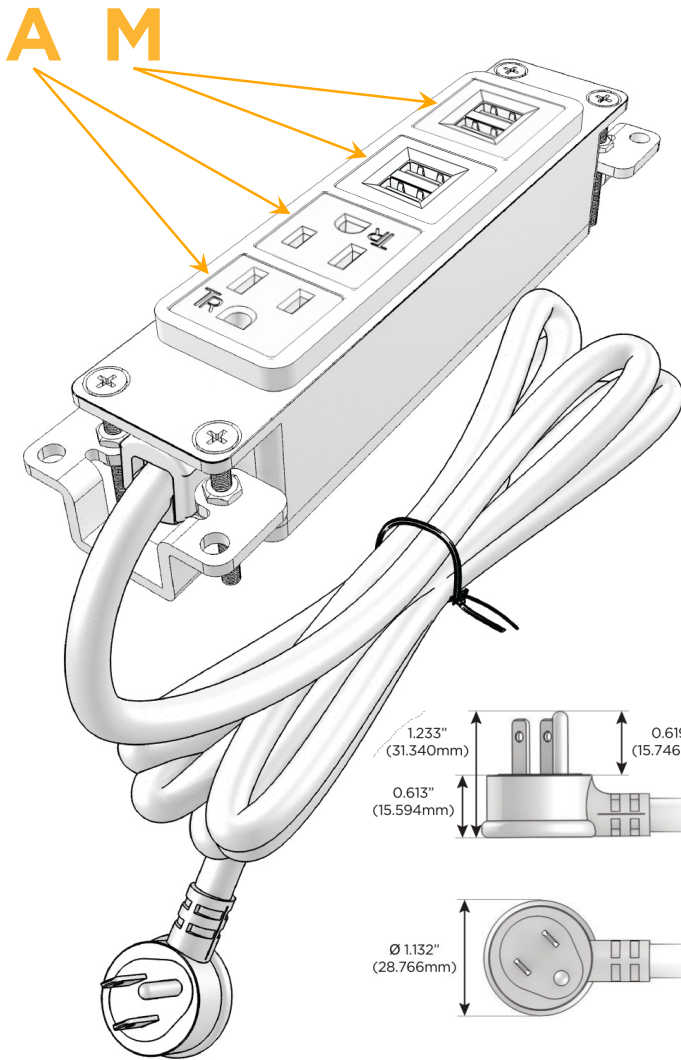

### Module/Port Options:

- A** Tamper Resistant AC Receptacle
- E** USB-A & USB-C (20W)
- M** Double USB-A (Fast Charging Ports - 18W)
- H** HDMI
- 6** CAT 6
- 12** RJ 12
- X** Switched AC
- Y** 3-Way Switch (Low Voltage)
- V** USB-C (45W High Speed Charging Port)
- S** USB-C (25W High Speed Charging Port)
- R** Switched AC (Rocker Switch)
- D** Dimmer Switch

### Plug:

Supplied with Low Profile Flat 45° Angle 120 VAC Plug

Optional Standard Straight 120 VAC Plug

Optional Straight 120 VAC Pass-through Plug

- CLEAN, COMPACT DESIGN
- STREAMLINED
- LOW PROFILE
- SIDE-EXITING CORDS
- PLUG & PLAY
- 6' AC CORD & PLUG (FLAT PLUG STANDARD)
- CUSTOMIZABLE CONFIGURATIONS AND FINISHES
- UL LISTED FOR MOUNTING IN FURNITURE
- 15A

# M-POWER-4T

AC POWER & DATA CONNECTIVITY SOLUTION

M-POWER-4T-AAMM-BZAB

Specs:

**Modules/Ports:**

- A** Tamper Resistant AC Receptacle
- M** Double USB-A (Fast Charging Ports - 18W)

Distributed by

Mormax Company, Inc.