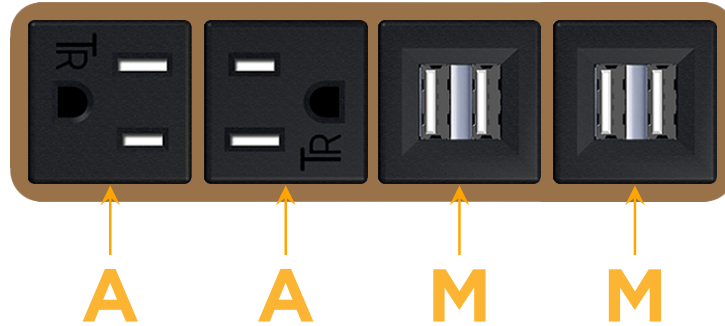

sales@mormax.com

mormax.com

Metro Light & Power's line of power & data solutions offers sophisticated design elements combined with greater ease of installation. Streamlined and low-profile, enhanced by side-exiting cords, our outlets advance the industry with their cutting edge look and feel. We believe flexibility is key, and we provide a variety of mounting options, including the ability to mount in limited spaces. Our outlets are available in many finishes and configurations, in addition to a custom color and finish capability for our clients.

Bezel Finish: **ARCHITECTURAL BRONZE (ABS)**

Custom Finishes Available M-POWER-4T-AAMM-BZ5AB

Features:

Module/Port Options:

- A Tamper Resistant AC Receptacle
- E USB-A & USB-C (20W)
- M Double USB-A (Fast Charging Ports - 18W)
- H HDMI
- 6 CAT 6
- 12 RJ 12
- X Switched AC
- Y 3-Way Switch (Low Voltage)
- V USB-C (45W High Speed Charging Port)
- S USB-C (25W High Speed Charging Port)
- R Switched AC (Rocker Switch)
- D Dimmer Switch

Plug:

Supplied with Low Profile Flat 45° Angle 120 VAC Plug

Optional Standard Straight 120 VAC Plug

Optional Straight 120 VAC Pass-through Plug

- CLEAN, COMPACT DESIGN
- STREAMLINED
- LOW PROFILE
- SIDE-EXITING CORDS
- PLUG & PLAY
- 6' AC CORD & PLUG (FLAT PLUG STANDARD)
- CUSTOMIZABLE CONFIGURATIONS AND FINISHES
- UL LISTED FOR MOUNTING IN FURNITURE
- 15A

M-POWER-4T

AC POWER & DATA CONNECTIVITY SOLUTION

M-POWER-4T-AAMM-BZ5AB

Specs:

Modules/Ports:

- A** Tamper Resistant AC Receptacle
- M** Double USB-A (Fast Charging Ports - 18W)

Distributed by

Mormax Company, Inc.