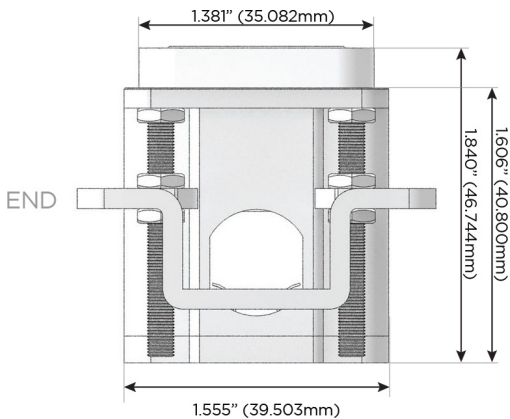

Plug:

Supplied with Low Profile Flat 45° Angle 120 VAC Plug

Optional Standard Straight 120 VAC Plug

Optional Straight 120 VAC Pass-through Plug

- CLEAN, COMPACT DESIGN
- STREAMLINED
- LOW PROFILE
- SIDE-EXITING CORDS
- PLUG & PLAY
- 6' AC CORD & PLUG (FLAT PLUG STANDARD)
- CUSTOMIZABLE CONFIGURATIONS AND FINISHES
- UL LISTED FOR MOUNTING IN FURNITURE
- 15A

M-POWER-4T

AC POWER & DATA CONNECTIVITY SOLUTION

M-POWER-4T-AAMM-BZ5AB

Specs:

Modules/Ports:

- A** Tamper Resistant AC Receptacle
- M** Double USB-A (Fast Charging Ports - 18W)

Distributed by

Mormax Company, Inc.