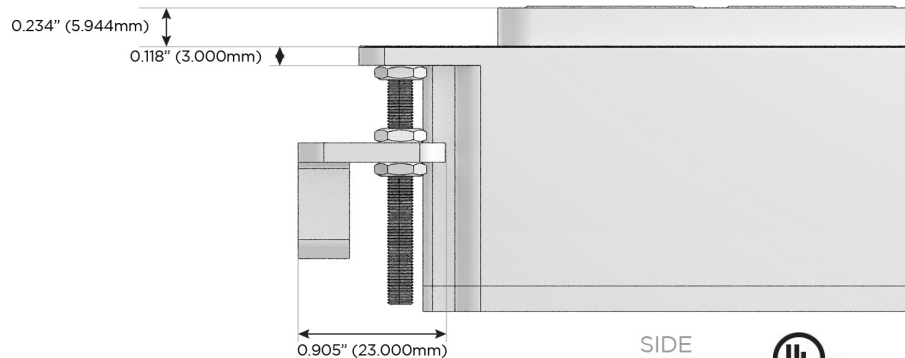

M-POWER-4T

AC POWER & DATA CONNECTIVITY SOLUTION

M-POWER-4T-AAMM-BZ5AB

Specs:

Modules/Ports:

- A** Tamper Resistant AC Receptacle
- M** Double USB-A (Fast Charging Ports - 18W)

Distributed by

Mormax Company, Inc.