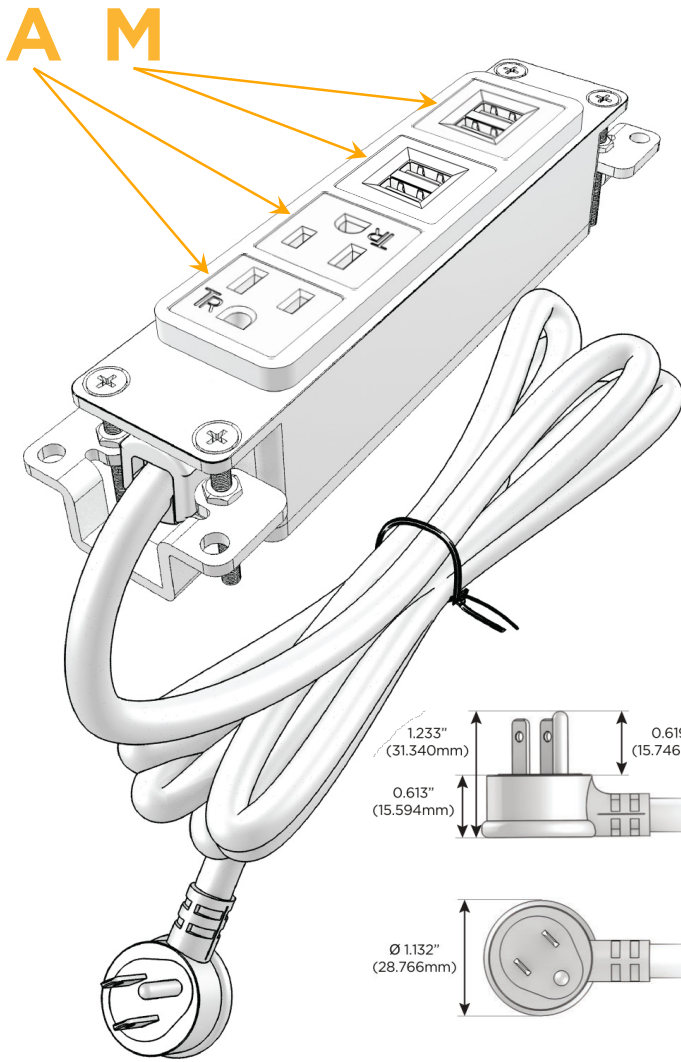

Bezel Finish: **ARCHITECTURAL BRONZE (ABS)**

Custom Finishes Available M-POWER-4T-AAMM-BZ5AB

Features:

Module/Port Options:

- A Tamper Resistant AC Receptacle
- E USB-A & USB-C (20W)
- M Double USB-A (Fast Charging Ports - 18W)
- H HDMI
- 6 CAT 6
- 12 RJ 12
- X Switched AC
- Y 3-Way Switch (Low Voltage)
- V USB-C (45W High Speed Charging Port)
- S USB-C (25W High Speed Charging Port)
- R Switched AC (Rocker Switch)
- D Dimmer Switch

Plug:

Supplied with Low Profile Flat 45° Angle 120 VAC Plug

Optional Standard Straight 120 VAC Plug

Optional Straight 120 VAC Pass-through Plug

- CLEAN, COMPACT DESIGN
- STREAMLINED
- LOW PROFILE
- SIDE-EXITING CORDS
- PLUG & PLAY
- 6' AC CORD & PLUG (FLAT PLUG STANDARD)
- CUSTOMIZABLE CONFIGURATIONS AND FINISHES
- UL LISTED FOR MOUNTING IN FURNITURE
- 15A

M-POWER-4T

AC POWER & DATA CONNECTIVITY SOLUTION

M-POWER-4T-AAMM-BZ5AB

Specs:

Modules/Ports:

- A** Tamper Resistant AC Receptacle
- M** Double USB-A (Fast Charging Ports - 18W)

Distributed by

Mormax Company, Inc.