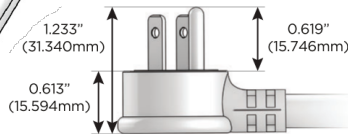

Plug:

Supplied with Low Profile Flat 45° Angle 120 VAC Plug

Optional Standard Straight 120 VAC Plug

Optional Straight 120 VAC Pass-through Plug

- CLEAN, COMPACT DESIGN
- STREAMLINED
- LOW PROFILE
- SIDE-EXITING CORDS
- PLUG & PLAY
- 6' AC CORD & PLUG (FLAT PLUG STANDARD)
- CUSTOMIZABLE CONFIGURATIONS AND FINISHES
- UL LISTED FOR MOUNTING IN FURNITURE
- 15A

M-POWER-4T

AC POWER & DATA CONNECTIVITY SOLUTION

M-POWER-4T-AAMM-BZ5AB

Specs:

Modules/Ports:

- A** Tamper Resistant AC Receptacle
- M** Double USB-A (Fast Charging Ports - 18W)

Distributed by

Mormax Company, Inc.