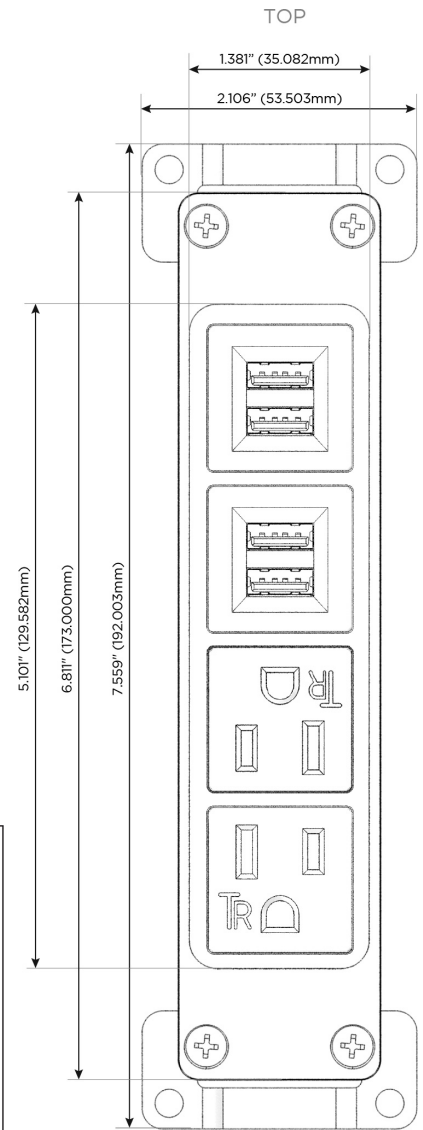

Bezel Finish: **ARCHITECTURAL BRONZE (ABS)**

Custom Finishes Available M-POWER-4T-AAMM-BZ5AB

Features:

Module/Port Options:

- A Tamper Resistant AC Receptacle
- E USB-A & USB-C (20W)
- M Double USB-A (Fast Charging Ports - 18W)
- H HDMI
- 6 CAT 6
- 12 RJ 12
- X Switched AC
- Y 3-Way Switch (Low Voltage)
- V USB-C (45W High Speed Charging Port)
- S USB-C (25W High Speed Charging Port)
- R Switched AC (Rocker Switch)
- D Dimmer Switch

Plug:

Supplied with Low Profile Flat 45° Angle 120 VAC Plug

Optional Standard Straight 120 VAC Plug

Optional Straight 120 VAC Pass-through Plug

- CLEAN, COMPACT DESIGN
- STREAMLINED
- LOW PROFILE
- SIDE-EXITING CORDS
- PLUG & PLAY
- 6' AC CORD & PLUG (FLAT PLUG STANDARD)
- CUSTOMIZABLE CONFIGURATIONS AND FINISHES
- UL LISTED FOR MOUNTING IN FURNITURE
- 15A

M-POWER-4T

AC POWER & DATA CONNECTIVITY SOLUTION

M-POWER-4T-AAMM-BZ5AB

Specs:

Modules/Ports:

- A** Tamper Resistant AC Receptacle
- M** Double USB-A (Fast Charging Ports - 18W)

Distributed by

Mormax Company, Inc.