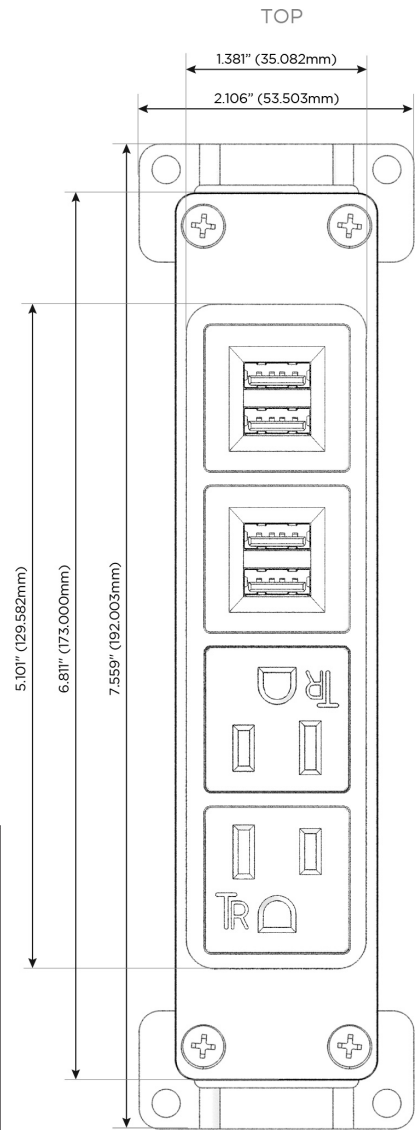

Bezel Finish: **ANTIQUED ARCHITECTURAL BRONZE (ABS)**

Custom Finishes Available M-POWER-4T-AAMM-BZ5AAB

Features:

Module/Port Options:

- A** Tamper Resistant AC Receptacle
- E** USB-A & USB-C (20W)
- M** Double USB-A (Fast Charging Ports - 18W)
- H** HDMI
- 6** CAT 6
- 12** RJ 12
- X** Switched AC
- Y** 3-Way Switch (Low Voltage)
- V** USB-C (45W High Speed Charging Port)
- S** USB-C (25W High Speed Charging Port)
- R** Switched AC (Rocker Switch)
- D** Dimmer Switch

Plug:

Supplied with Low Profile Flat 45° Angle 120 VAC Plug

Optional Standard Straight 120 VAC Plug

Optional Straight 120 VAC Pass-through Plug

- CLEAN, COMPACT DESIGN
- STREAMLINED
- LOW PROFILE
- SIDE-EXITING CORDS
- PLUG & PLAY
- 6' AC CORD & PLUG (FLAT PLUG STANDARD)
- CUSTOMIZABLE CONFIGURATIONS AND FINISHES
- UL LISTED FOR MOUNTING IN FURNITURE
- 15A

M-POWER-4T

AC POWER & DATA CONNECTIVITY SOLUTION

M-POWER-4T-AAMM-BZ5AAB

Specs:

Modules/Ports:

- A** Tamper Resistant AC Receptacle
- M** Double USB-A (Fast Charging Ports - 18W)

Distributed by

Mormax Company, Inc.