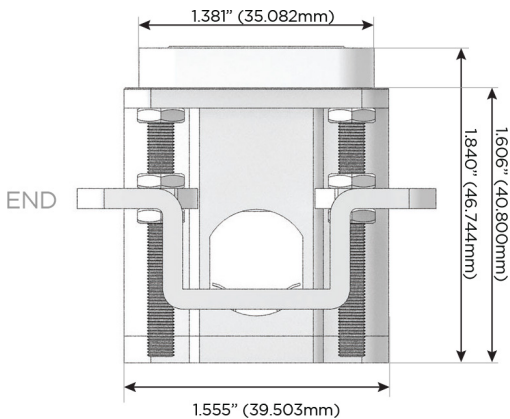

Plug:

Supplied with Low Profile Flat 45° Angle 120 VAC Plug

Optional Standard Straight 120 VAC Plug

Optional Straight 120 VAC Pass-through Plug

- CLEAN, COMPACT DESIGN
- STREAMLINED
- LOW PROFILE
- SIDE-EXITING CORDS
- PLUG & PLAY
- 6' AC CORD & PLUG (FLAT PLUG STANDARD)
- CUSTOMIZABLE CONFIGURATIONS AND FINISHES
- UL LISTED FOR MOUNTING IN FURNITURE
- 15A

M-POWER-4T

AC POWER & DATA CONNECTIVITY SOLUTION

M-POWER-4T-AAMM-BZ5AAB

Specs:

Modules/Ports:

- A** Tamper Resistant AC Receptacle
- M** Double USB-A (Fast Charging Ports - 18W)

Distributed by

Mormax Company, Inc.