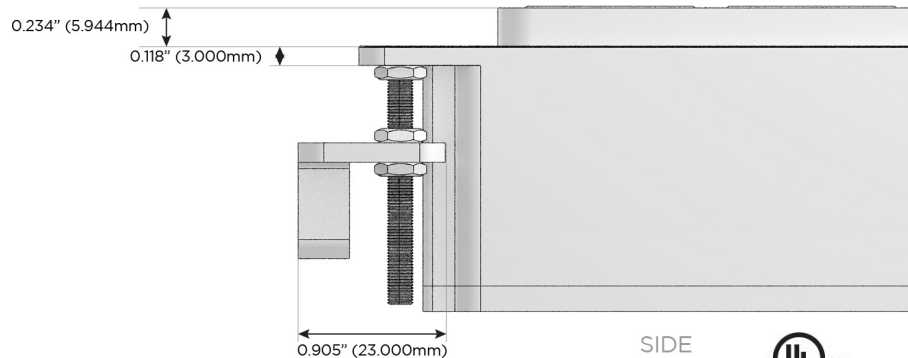

M-POWER-4T

AC POWER & DATA CONNECTIVITY SOLUTION

M-POWER-4T-AAMM-BZ5AAB

Specs:

Modules/Ports:

- A** Tamper Resistant AC Receptacle
- M** Double USB-A (Fast Charging Ports - 18W)

Distributed by

Mormax Company, Inc.