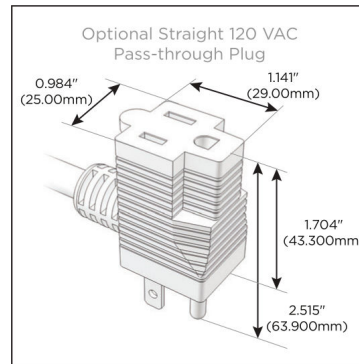

Plug:

Supplied with Low Profile Flat 45° Angle 120 VAC Plug

Optional Standard Straight 120 VAC Plug

Optional Straight 120 VAC Pass-through Plug

- CLEAN, COMPACT DESIGN
- STREAMLINED
- LOW PROFILE
- SIDE-EXITING CORDS
- PLUG & PLAY
- 6' AC CORD & PLUG (FLAT PLUG STANDARD)
- CUSTOMIZABLE CONFIGURATIONS AND FINISHES
- UL LISTED FOR MOUNTING IN FURNITURE
- 15A

M-POWER-4T

AC POWER & DATA CONNECTIVITY SOLUTION

M-POWER-4T-AAMM-BZ5AAB

Specs:

Modules/Ports:

- A** Tamper Resistant AC Receptacle
- M** Double USB-A (Fast Charging Ports - 18W)

Distributed by

Mormax Company, Inc.