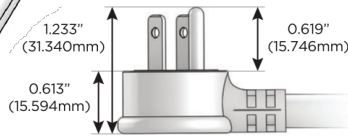

M-POWER-4T

AC POWER & DATA CONNECTIVITY SOLUTION

M-POWER-4T-AAMM-BZ5AAB

Specs:

Modules/Ports:

- A** Tamper Resistant AC Receptacle
- M** Double USB-A (Fast Charging Ports - 18W)

Distributed by

Mormax Company, Inc.