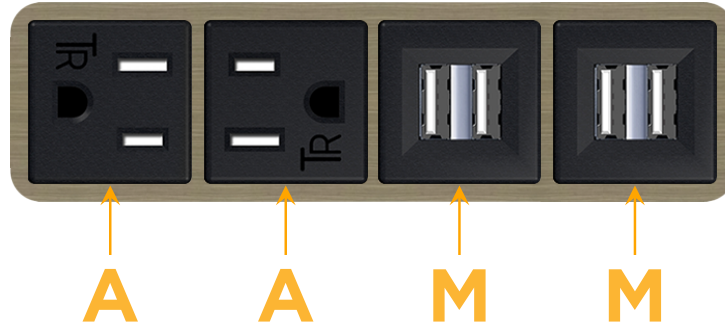

Bezel Finish: **ANTIQUED ARCHITECTURAL BRONZE (ABS)**

Custom Finishes Available M-POWER-4T-AAMM-BZ5AAB

Features:

Module/Port Options:

- A** Tamper Resistant AC Receptacle
- E** USB-A & USB-C (20W)
- M** Double USB-A (Fast Charging Ports - 18W)
- H** HDMI
- 6** CAT 6
- 12** RJ 12
- X** Switched AC
- Y** 3-Way Switch (Low Voltage)
- V** USB-C (45W High Speed Charging Port)
- S** USB-C (25W High Speed Charging Port)
- R** Switched AC (Rocker Switch)
- D** Dimmer Switch

Plug:

Supplied with Low Profile Flat 45° Angle 120 VAC Plug

Optional Standard Straight 120 VAC Plug

Optional Straight 120 VAC Pass-through Plug

- CLEAN, COMPACT DESIGN
- STREAMLINED
- LOW PROFILE
- SIDE-EXITING CORDS
- PLUG & PLAY
- 6' AC CORD & PLUG (FLAT PLUG STANDARD)
- CUSTOMIZABLE CONFIGURATIONS AND FINISHES
- UL LISTED FOR MOUNTING IN FURNITURE
- 15A

M-POWER-4T

AC POWER & DATA CONNECTIVITY SOLUTION

M-POWER-4T-AAMM-BZ5AAB

Specs:

Modules/Ports:

- A** Tamper Resistant AC Receptacle
- M** Double USB-A (Fast Charging Ports - 18W)

Distributed by

Mormax Company, Inc.