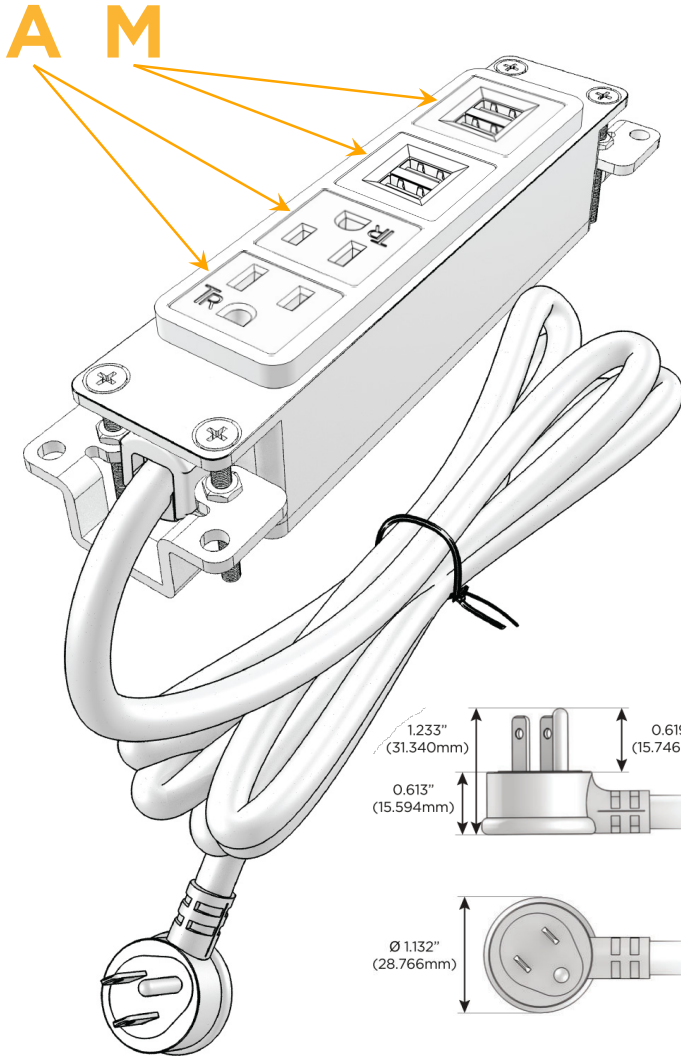

Bezel Finish: **ANTIQUED ARCHITECTURAL BRONZE (ABS)**

Custom Finishes Available M-POWER-4T-AAMM-BZ5AAB

Features:

Module/Port Options:

- A** Tamper Resistant AC Receptacle
- E** USB-A & USB-C (20W)
- M** Double USB-A (Fast Charging Ports - 18W)
- H** HDMI
- 6** CAT 6
- 12** RJ 12
- X** Switched AC
- Y** 3-Way Switch (Low Voltage)
- V** USB-C (45W High Speed Charging Port)
- S** USB-C (25W High Speed Charging Port)
- R** Switched AC (Rocker Switch)
- D** Dimmer Switch

Plug:

Supplied with Low Profile Flat 45° Angle 120 VAC Plug

Optional Standard Straight 120 VAC Plug

Optional Straight 120 VAC Pass-through Plug

- CLEAN, COMPACT DESIGN
- STREAMLINED
- LOW PROFILE
- SIDE-EXITING CORDS
- PLUG & PLAY
- 6' AC CORD & PLUG (FLAT PLUG STANDARD)
- CUSTOMIZABLE CONFIGURATIONS AND FINISHES
- UL LISTED FOR MOUNTING IN FURNITURE
- 15A

M-POWER-4T

AC POWER & DATA CONNECTIVITY SOLUTION

M-POWER-4T-AAMM-BZ5AAB

Specs:

Modules/Ports:

- A** Tamper Resistant AC Receptacle
- M** Double USB-A (Fast Charging Ports - 18W)

Distributed by

Mormax Company, Inc.