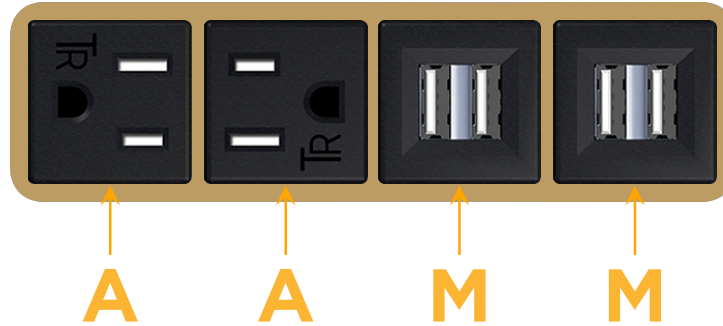

M-POWER-4T

AC POWER & DATA CONNECTIVITY SOLUTION

M-POWER-4T-AAMM-BRAB

Distributed by

Mormax Company, Inc.

8 Westchester Plaza

Elmsford, NY 10523

914-699-0101

sales@mormax.com

mormax.com

Metro Light & Power's line of power & data solutions offers sophisticated design elements combined with greater ease of installation. Streamlined and low-profile, enhanced by side-exiting cords, our outlets advance the industry with their cutting edge look and feel. We believe flexibility is key, and we provide a variety of mounting options, including the ability to mount in limited spaces. Our outlets are available in many finishes and configurations, in addition to a custom color and finish capability for our clients.

Bezel Finish: **BRASS (ABS)**

Custom Finishes Available M-POWER-4T-AAMM-BRAB

Features:

Module/Port Options:

- **A** Tamper Resistant AC Receptacle
- **E** USB-A & USB-C (20W)
- **M** Double USB-A (Fast Charging Ports - 18W)
- **H** HDMI
- **6** CAT 6
- **12** RJ 12
- **X** Switched AC
- **Y** 3-Way Switch (Low Voltage)
- **V** USB-C (45W High Speed Charging Port)
- **S** USB-C (25W High Speed Charging Port)
- **R** Switched AC (Rocker Switch)
- **D** Dimmer Switch

Plug:

Supplied with Low Profile Flat 45° Angle 120 VAC Plug

Optional Standard Straight 120 VAC Plug

Optional Straight 120 VAC Pass-through Plug

- CLEAN, COMPACT DESIGN
- STREAMLINED
- LOW PROFILE
- SIDE-EXITING CORDS
- PLUG & PLAY
- 6' AC CORD & PLUG (FLAT PLUG STANDARD)
- CUSTOMIZABLE CONFIGURATIONS AND FINISHES
- UL LISTED FOR MOUNTING IN FURNITURE
- 15A