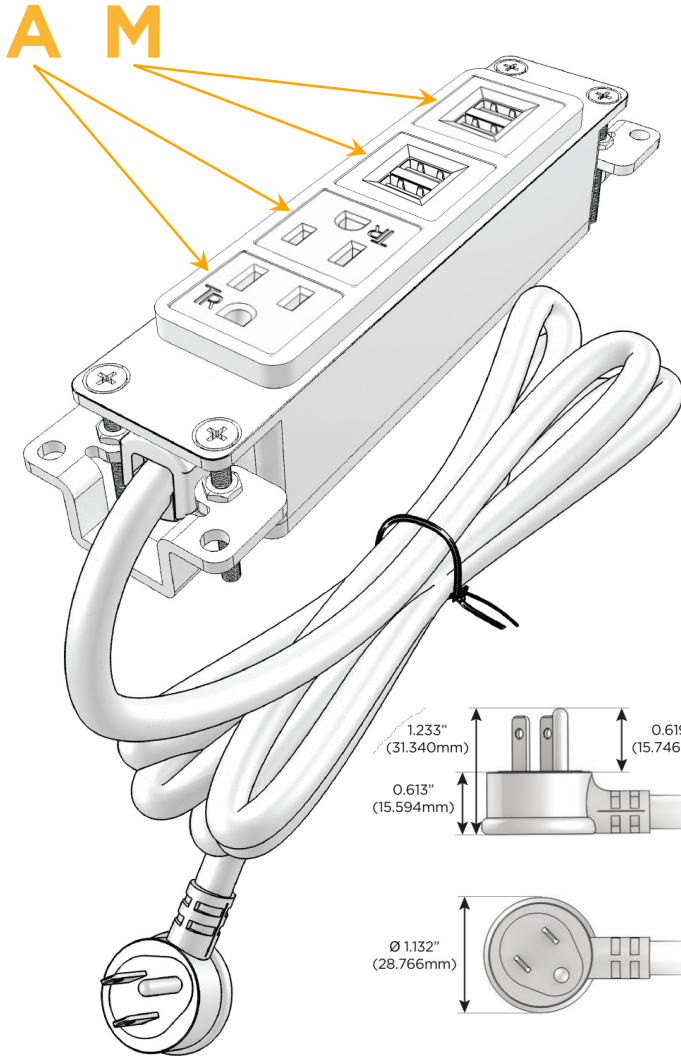

### Module/Port Options:

- A** Tamper Resistant AC Receptacle
- E** USB-A & USB-C (20W)
- M** Double USB-A (Fast Charging Ports - 18W)
- H** HDMI
- 6** CAT 6
- 12** RJ 12
- X** Switched AC
- Y** 3-Way Switch (Low Voltage)
- V** USB-C (45W High Speed Charging Port)
- S** USB-C (25W High Speed Charging Port)
- R** Switched AC (Rocker Switch)
- D** Dimmer Switch

### Plug:

Supplied with Low Profile Flat 45° Angle 120 VAC Plug

Optional Standard Straight 120 VAC Plug

Optional Straight 120 VAC Pass-through Plug

- CLEAN, COMPACT DESIGN
- STREAMLINED
- LOW PROFILE
- SIDE-EXITING CORDS
- PLUG & PLAY
- 6' AC CORD & PLUG (FLAT PLUG STANDARD)
- CUSTOMIZABLE CONFIGURATIONS AND FINISHES
- UL LISTED FOR MOUNTING IN FURNITURE
- 15A

# M-POWER-4T

AC POWER & DATA CONNECTIVITY SOLUTION

M-POWER-4T-AAMM-BRAB

Specs:

**Modules/Ports:**

- A** Tamper Resistant AC Receptacle
- M** Double USB-A (Fast Charging Ports - 18W)

Distributed by

Mormax Company, Inc.