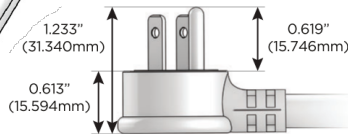

### Plug:

Supplied with Low Profile Flat 45° Angle 120 VAC Plug

Optional Standard Straight 120 VAC Plug

Optional Straight 120 VAC Pass-through Plug

- CLEAN, COMPACT DESIGN
- STREAMLINED
- LOW PROFILE
- SIDE-EXITING CORDS
- PLUG & PLAY
- 6' AC CORD & PLUG (FLAT PLUG STANDARD)
- CUSTOMIZABLE CONFIGURATIONS AND FINISHES
- UL LISTED FOR MOUNTING IN FURNITURE
- 15A

# M-POWER-4T

AC POWER & DATA CONNECTIVITY SOLUTION

M-POWER-4T-AAMM-BRAB

Specs:

**Modules/Ports:**

- A** Tamper Resistant AC Receptacle
- M** Double USB-A (Fast Charging Ports - 18W)

Distributed by

Mormax Company, Inc.