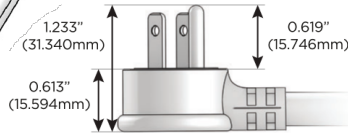

M-POWER-4T

AC POWER & DATA CONNECTIVITY SOLUTION

M-POWER-4T-AAMM-BRAAB

Specs:

Modules/Ports:

- A** Tamper Resistant AC Receptacle
- M** Double USB-A (Fast Charging Ports - 18W)

Distributed by

Mormax Company, Inc.