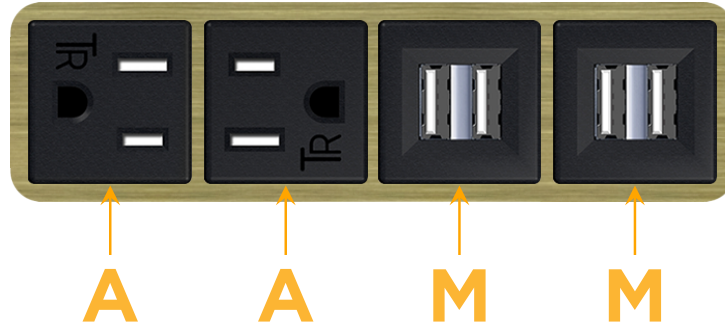

sales@mormax.com

mormax.com

Metro Light & Power's line of power & data solutions offers sophisticated design elements combined with greater ease of installation. Streamlined and low-profile, enhanced by side-exiting cords, our outlets advance the industry with their cutting edge look and feel. We believe flexibility is key, and we provide a variety of mounting options, including the ability to mount in limited spaces. Our outlets are available in many finishes and configurations, in addition to a custom color and finish capability for our clients.

Bezel Finish: **BRASS ANTIQUED (ABS)**

Custom Finishes Available M-POWER-4T-AAMM-BRAAB

Features:

Module/Port Options:

- A** Tamper Resistant AC Receptacle
- E** USB-A & USB-C (20W)
- M** Double USB-A (Fast Charging Ports - 18W)
- H** HDMI
- 6** CAT 6
- 12** RJ 12
- X** Switched AC
- Y** 3-Way Switch (Low Voltage)
- V** USB-C (45W High Speed Charging Port)
- S** USB-C (25W High Speed Charging Port)
- R** Switched AC (Rocker Switch)
- D** Dimmer Switch

Plug:

Supplied with Low Profile Flat 45° Angle 120 VAC Plug

Optional Standard Straight 120 VAC Plug

Optional Straight 120 VAC Pass-through Plug

- CLEAN, COMPACT DESIGN
- STREAMLINED
- LOW PROFILE
- SIDE-EXITING CORDS
- PLUG & PLAY
- 6' AC CORD & PLUG (FLAT PLUG STANDARD)
- CUSTOMIZABLE CONFIGURATIONS AND FINISHES
- UL LISTED FOR MOUNTING IN FURNITURE
- 15A

M-POWER-4T

AC POWER & DATA CONNECTIVITY SOLUTION

M-POWER-4T-AAMM-BRAAB

Specs:

Modules/Ports:

- A** Tamper Resistant AC Receptacle
- M** Double USB-A (Fast Charging Ports - 18W)

Distributed by

Mormax Company, Inc.