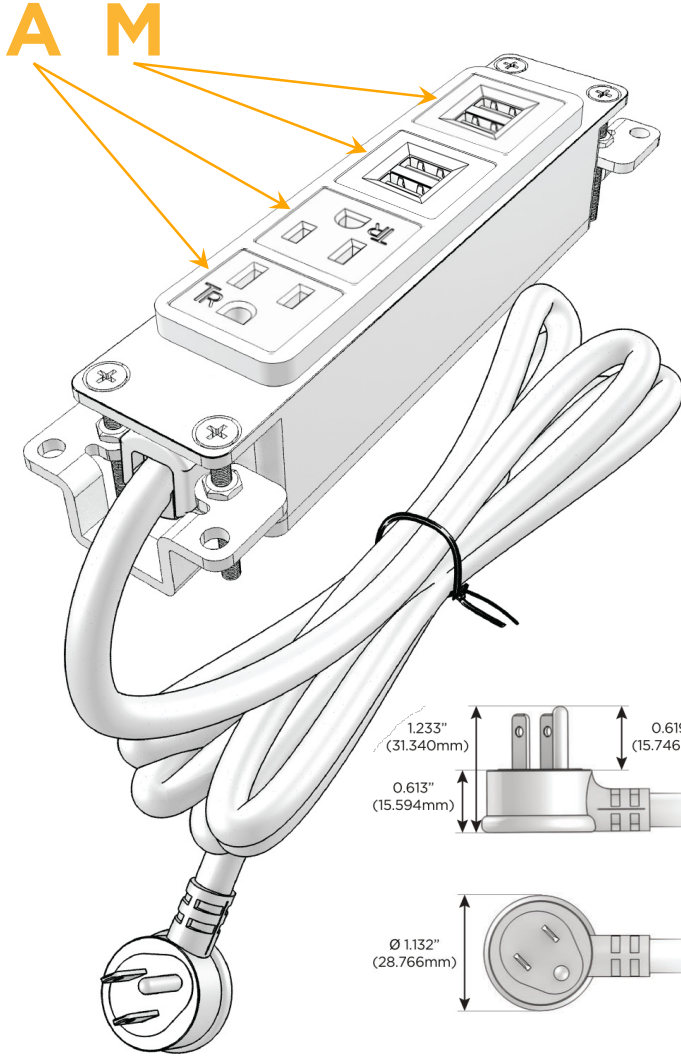

Bezel Finish: **BRASS ANTIQUED (ABS)**

Custom Finishes Available M-POWER-4T-AAMM-BRAAB

Features:

Module/Port Options:

- A** Tamper Resistant AC Receptacle
- E** USB-A & USB-C (20W)
- M** Double USB-A (Fast Charging Ports - 18W)
- H** HDMI
- 6** CAT 6
- 12** RJ 12
- X** Switched AC
- Y** 3-Way Switch (Low Voltage)
- V** USB-C (45W High Speed Charging Port)
- S** USB-C (25W High Speed Charging Port)
- R** Switched AC (Rocker Switch)
- D** Dimmer Switch

Plug:

Supplied with Low Profile Flat 45° Angle 120 VAC Plug

Optional Standard Straight 120 VAC Plug

Optional Straight 120 VAC Pass-through Plug

- CLEAN, COMPACT DESIGN
- STREAMLINED
- LOW PROFILE
- SIDE-EXITING CORDS
- PLUG & PLAY
- 6' AC CORD & PLUG (FLAT PLUG STANDARD)
- CUSTOMIZABLE CONFIGURATIONS AND FINISHES
- UL LISTED FOR MOUNTING IN FURNITURE
- 15A

M-POWER-4T

AC POWER & DATA CONNECTIVITY SOLUTION

M-POWER-4T-AAMM-BRAAB

Specs:

Modules/Ports:

- A** Tamper Resistant AC Receptacle
- M** Double USB-A (Fast Charging Ports - 18W)

Distributed by

Mormax Company, Inc.