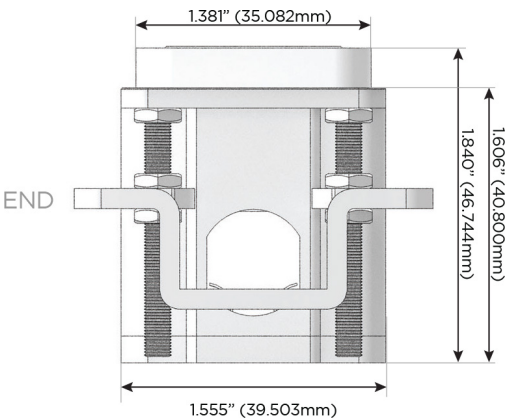

M-POWER-4T

AC POWER & DATA CONNECTIVITY SOLUTION

M-POWER-4T-AAM6-WAB

Specs:

Modules/Ports:

- **A** Tamper Resistant AC Receptacle
- **M** Double USB-A (Fast Charging Ports - 18W)
- **6** CAT 6

A M 6

Distributed by

Mormax Company, Inc.

8 Westchester Plaza

Elmsford, NY 10523

914-699-0101

sales@mormax.com

mormax.com