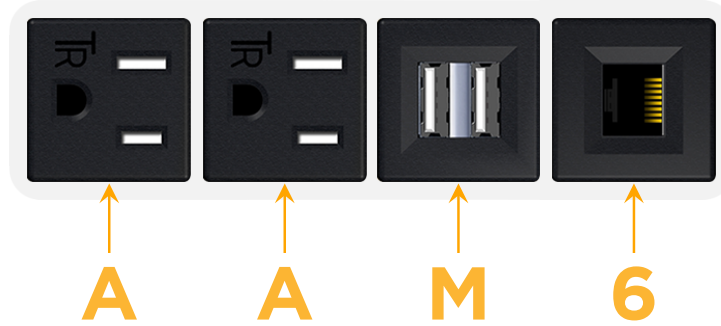

M-POWER-4T

AC POWER & DATA CONNECTIVITY SOLUTION

M-POWER-4T-AAM6-WAB

Distributed by

Mormax Company, Inc.

8 Westchester Plaza

Elmsford, NY 10523

914-699-0101

sales@mormax.com

mormax.com

Metro Light & Power's line of power & data solutions offers sophisticated design elements combined with greater ease of installation. Streamlined and low-profile, enhanced by side-exiting cords, our outlets advance the industry with their cutting edge look and feel. We believe flexibility is key, and we provide a variety of mounting options, including the ability to mount in limited spaces. Our outlets are available in many finishes and configurations, in addition to a custom color and finish capability for our clients.

Bezel Finish: **WHITE (ABS)**

Custom Finishes Available M-POWER-4T-AAM6-WAB

Features:

Module/Port Options:

- **A** Tamper Resistant AC Receptacle
- **E** USB-A & USB-C (20W)
- **M** Double USB-A (Fast Charging Ports - 18W)
- **H** HDMI
- **6** CAT 6
- **12** RJ 12
- **X** Switched AC
- **Y** 3-Way Switch (Low Voltage)
- **V** USB-C (45W High Speed Charging Port)
- **S** USB-C (25W High Speed Charging Port)
- **R** Switched AC (Rocker Switch)
- **D** Dimmer Switch

Plug:

- Supplied with Low Profile Flat 45° Angle 120 VAC Plug
- Optional Standard Straight 120 VAC Plug
- Optional Straight 120 VAC Pass-through Plug

- CLEAN, COMPACT DESIGN
- STREAMLINED
- LOW PROFILE
- SIDE-EXITING CORDS
- PLUG & PLAY
- 6' AC CORD & PLUG (FLAT PLUG STANDARD)
- CUSTOMIZABLE CONFIGURATIONS AND FINISHES
- UL LISTED FOR MOUNTING IN FURNITURE
- 15A