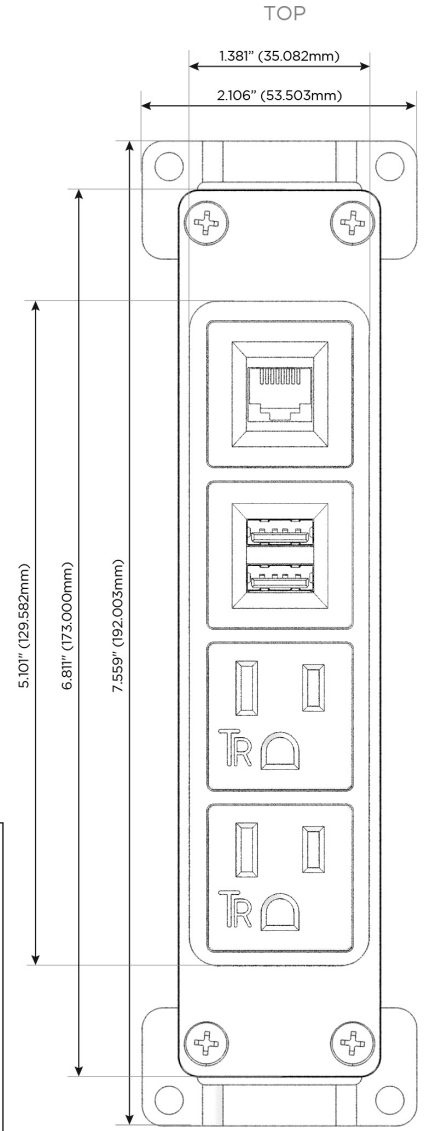

M-POWER-4T

AC POWER & DATA CONNECTIVITY SOLUTION

M-POWER-4T-AAM6-WAB

Specs:

Modules/Ports:

- **A** Tamper Resistant AC Receptacle
- **M** Double USB-A (Fast Charging Ports - 18W)
- **6** CAT 6

A M 6

Distributed by

Mormax Company, Inc.

8 Westchester Plaza

Elmsford, NY 10523

914-699-0101

sales@mormax.com

mormax.com