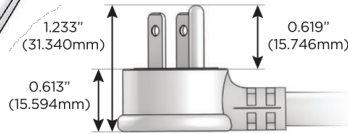

M-POWER-4T

AC POWER & DATA CONNECTIVITY SOLUTION

M-POWER-4T-AAM6-WAB

Specs:

Modules/Ports:

- **A** Tamper Resistant AC Receptacle
- **M** Double USB-A (Fast Charging Ports - 18W)
- **6** CAT 6

A M 6