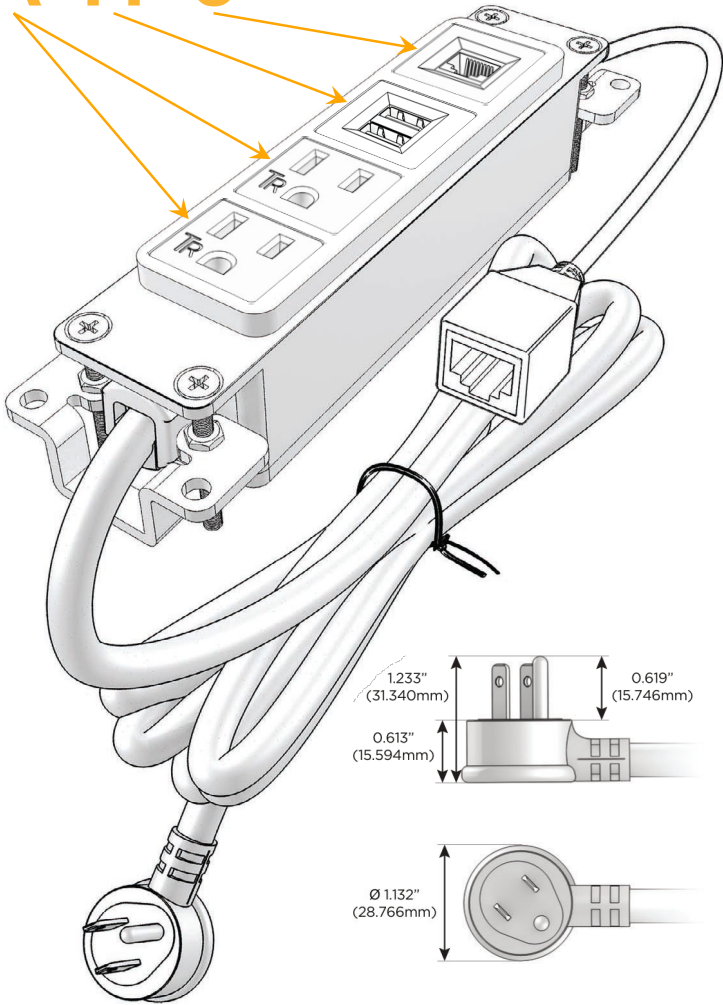

M-POWER-4T

AC POWER & DATA CONNECTIVITY SOLUTION

M-POWER-4T-AAM6-WAB

Specs:

Modules/Ports:

- **A** Tamper Resistant AC Receptacle
- **M** Double USB-A (Fast Charging Ports - 18W)
- **6** CAT 6

A M 6

Distributed by

Mormax Company, Inc.

8 Westchester Plaza

Elmsford, NY 10523

914-699-0101

sales@mormax.com

mormax.com