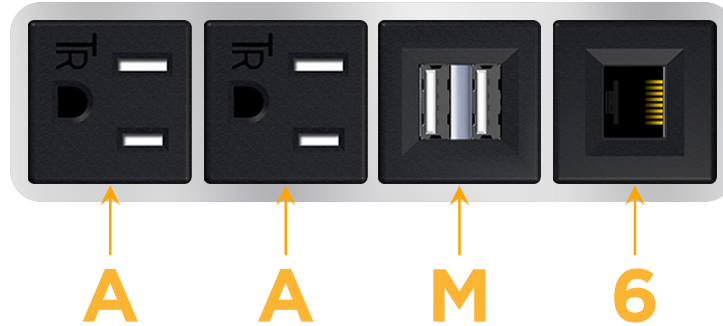

M-POWER-4T

AC POWER & DATA CONNECTIVITY SOLUTION

M-POWER-4T-AAM6-SS8B

Distributed by

Mormax Company, Inc.

8 Westchester Plaza

Elmsford, NY 10523

914-699-0101

sales@mormax.com

mormax.com

Metro Light & Power's line of power & data solutions offers sophisticated design elements combined with greater ease of installation. Streamlined and low-profile, enhanced by side-exiting cords, our outlets advance the industry with their cutting edge look and feel. We believe flexibility is key, and we provide a variety of mounting options, including the ability to mount in limited spaces. Our outlets are available in many finishes and configurations, in addition to a custom color and finish capability for our clients.

Bezel Finish: **STAINLESS STEEL MIRROR FINISH**

Custom Finishes Available M-POWER-4T-AAM6-SS8B

Features:

Module/Port Options:

- **A** Tamper Resistant AC Receptacle
- **E** USB-A & USB-C (20W)
- **M** Double USB-A (Fast Charging Ports - 18W)
- **H** HDMI
- **6** CAT 6
- **12** RJ 12
- **X** Switched AC
- **Y** 3-Way Switch (Low Voltage)
- **V** USB-C (45W High Speed Charging Port)
- **S** USB-C (25W High Speed Charging Port)
- **R** Switched AC (Rocker Switch)
- **D** Dimmer Switch

Plug:

Supplied with Low Profile Flat 45° Angle 120 VAC Plug

Optional Standard Straight 120 VAC Plug

Optional Straight 120 VAC Pass-through Plug

- CLEAN, COMPACT DESIGN
- STREAMLINED
- LOW PROFILE
- SIDE-EXITING CORDS
- PLUG & PLAY
- 6' AC CORD & PLUG (FLAT PLUG STANDARD)
- CUSTOMIZABLE CONFIGURATIONS AND FINISHES
- UL LISTED FOR MOUNTING IN FURNITURE
- 15A