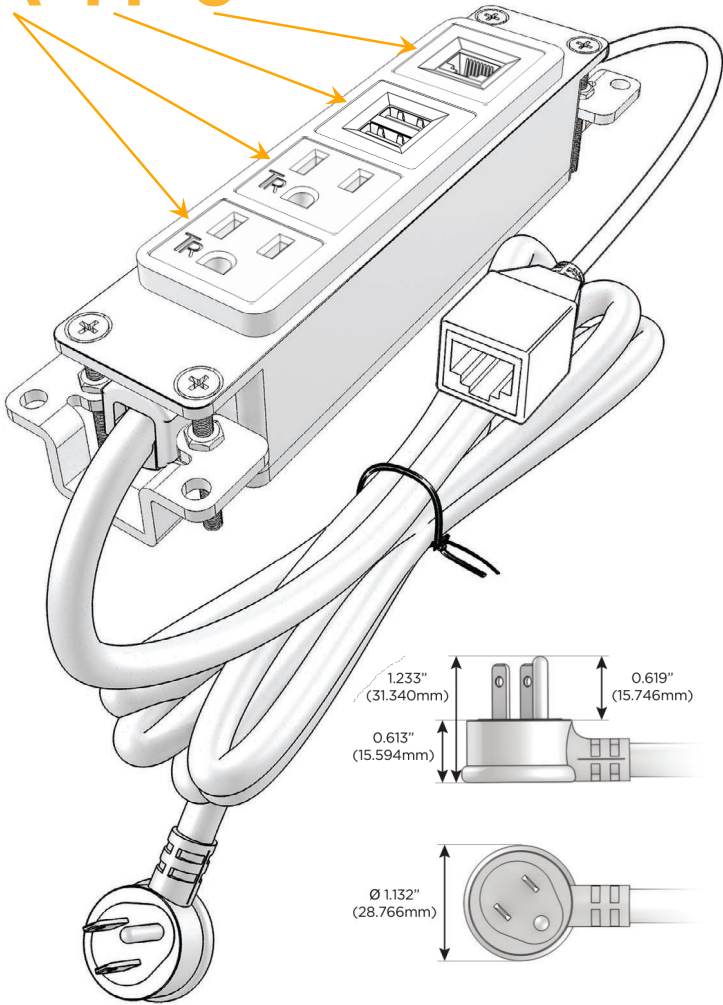

M-POWER-4T

AC POWER & DATA CONNECTIVITY SOLUTION

M-POWER-4T-AAM6-SS8B

Specs:

Modules/Ports:

- **A** Tamper Resistant AC Receptacle
- **M** Double USB-A (Fast Charging Ports - 18W)
- **6** CAT 6

A M 6