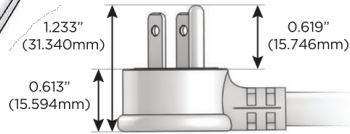

M-POWER-4T

AC POWER & DATA CONNECTIVITY SOLUTION

M-POWER-4T-AAM6-SS8B

Specs:

Modules/Ports:

- **A** Tamper Resistant AC Receptacle
- **M** Double USB-A (Fast Charging Ports - 18W)
- **6** CAT 6

A M 6