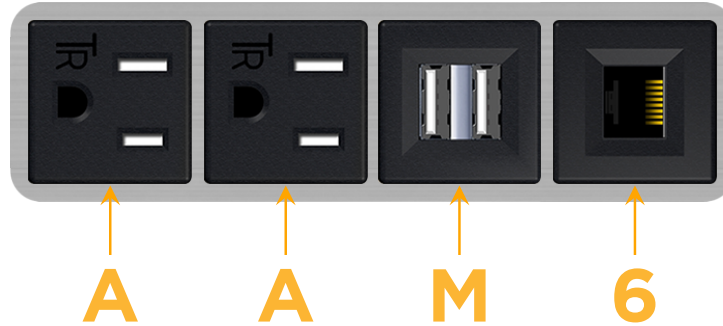

sales@mormax.com

mormax.com

Metro Light & Power's line of power & data solutions offers sophisticated design elements combined with greater ease of installation. Streamlined and low-profile, enhanced by side-exiting cords, our outlets advance the industry with their cutting edge look and feel. We believe flexibility is key, and we provide a variety of mounting options, including the ability to mount in limited spaces. Our outlets are available in many finishes and configurations, in addition to a custom color and finish capability for our clients.

Bezel Finish: **STAINLESS STEEL BRUSHED**

Custom Finishes Available M-POWER-4T-AAM6-SS4B

Features:

Module/Port Options:

- A** Tamper Resistant AC Receptacle
- E** USB-A & USB-C (20W)
- M** Double USB-A (Fast Charging Ports - 18W)
- H** HDMI
- 6** CAT 6
- 12** RJ 12
- X** Switched AC
- Y** 3-Way Switch (Low Voltage)
- V** USB-C (45W High Speed Charging Port)
- S** USB-C (25W High Speed Charging Port)
- R** Switched AC (Rocker Switch)
- D** Dimmer Switch

Plug:

Supplied with Low Profile Flat 45° Angle 120 VAC Plug

Optional Standard Straight 120 VAC Plug

Optional Straight 120 VAC Pass-through Plug

- CLEAN, COMPACT DESIGN
- STREAMLINED
- LOW PROFILE
- SIDE-EXITING CORDS
- PLUG & PLAY
- 6' AC CORD & PLUG (FLAT PLUG STANDARD)
- CUSTOMIZABLE CONFIGURATIONS AND FINISHES
- UL LISTED FOR MOUNTING IN FURNITURE
- 15A

M-POWER-4T

AC POWER & DATA CONNECTIVITY SOLUTION

M-POWER-4T-AAM6-SS4B

Specs:

Modules/Ports:

- A** Tamper Resistant AC Receptacle
- M** Double USB-A (Fast Charging Ports - 18W)
- 6** CAT 6

A M 6

Distributed by