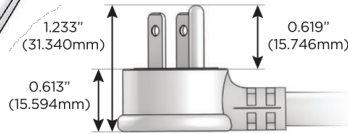

Plug:

Supplied with Low Profile Flat 45° Angle 120 VAC Plug

Optional Standard Straight 120 VAC Plug

Optional Straight 120 VAC Pass-through Plug

- CLEAN, COMPACT DESIGN
- STREAMLINED
- LOW PROFILE
- SIDE-EXITING CORDS
- PLUG & PLAY
- 6' AC CORD & PLUG (FLAT PLUG STANDARD)
- CUSTOMIZABLE CONFIGURATIONS AND FINISHES
- UL LISTED FOR MOUNTING IN FURNITURE
- 15A

M-POWER-4T

AC POWER & DATA CONNECTIVITY SOLUTION

M-POWER-4T-AAM6-SS4B

Specs:

Modules/Ports:

- A** Tamper Resistant AC Receptacle
- M** Double USB-A (Fast Charging Ports - 18W)
- 6** CAT 6

A M 6

Distributed by