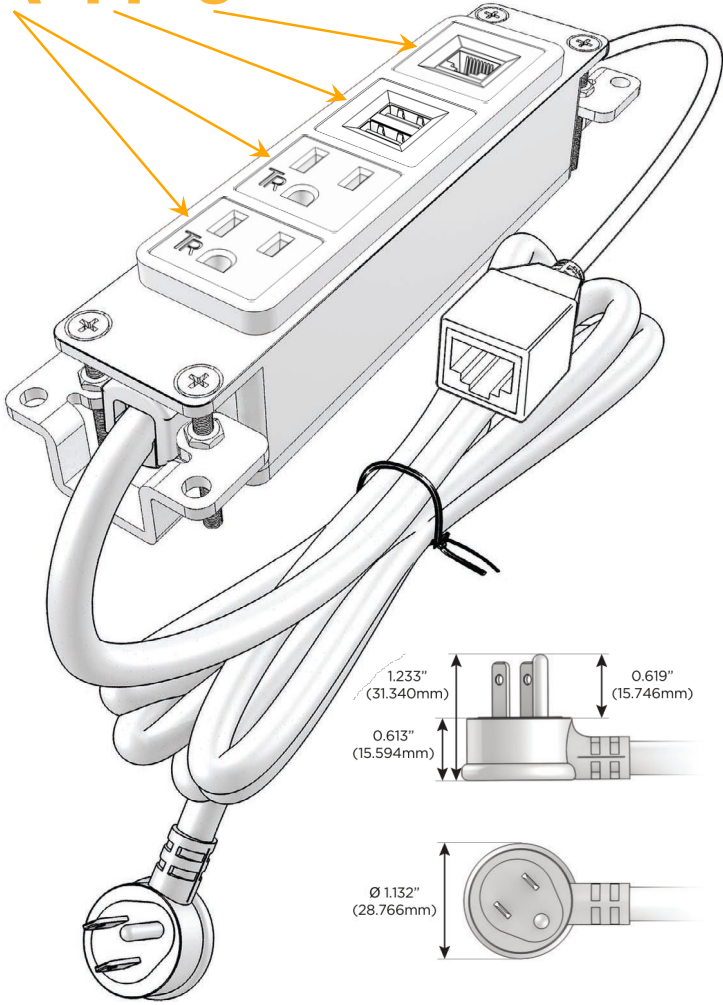

Bezel Finish: **STAINLESS STEEL BRUSHED**

Custom Finishes Available M-POWER-4T-AAM6-SS4B

Features:

Module/Port Options:

- A** Tamper Resistant AC Receptacle
- E** USB-A & USB-C (20W)
- M** Double USB-A (Fast Charging Ports - 18W)
- H** HDMI
- 6** CAT 6
- 12** RJ 12
- X** Switched AC
- Y** 3-Way Switch (Low Voltage)
- V** USB-C (45W High Speed Charging Port)
- S** USB-C (25W High Speed Charging Port)
- R** Switched AC (Rocker Switch)
- D** Dimmer Switch

Plug:

Supplied with Low Profile Flat 45° Angle 120 VAC Plug

Optional Standard Straight 120 VAC Plug

Optional Straight 120 VAC Pass-through Plug

- CLEAN, COMPACT DESIGN
- STREAMLINED
- LOW PROFILE
- SIDE-EXITING CORDS
- PLUG & PLAY
- 6' AC CORD & PLUG (FLAT PLUG STANDARD)
- CUSTOMIZABLE CONFIGURATIONS AND FINISHES
- UL LISTED FOR MOUNTING IN FURNITURE
- 15A

M-POWER-4T

AC POWER & DATA CONNECTIVITY SOLUTION

M-POWER-4T-AAM6-SS4B

Specs:

Modules/Ports:

- A** Tamper Resistant AC Receptacle
- M** Double USB-A (Fast Charging Ports - 18W)
- 6** CAT 6

A M 6

Distributed by