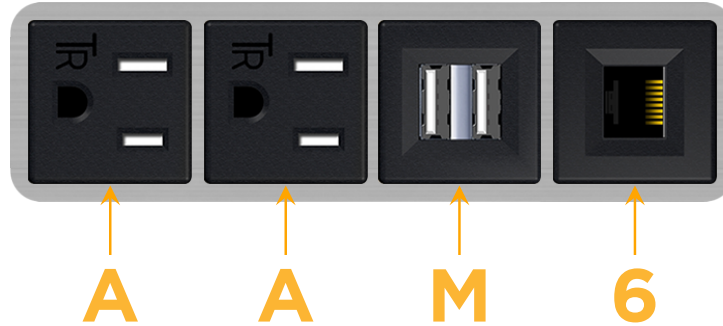

sales@mormax.com

mormax.com

Metro Light & Power's line of power & data solutions offers sophisticated design elements combined with greater ease of installation. Streamlined and low-profile, enhanced by side-exiting cords, our outlets advance the industry with their cutting edge look and feel. We believe flexibility is key, and we provide a variety of mounting options, including the ability to mount in limited spaces. Our outlets are available in many finishes and configurations, in addition to a custom color and finish capability for our clients.

Bezel Finish: **BRUSHED STAINLESS (ABS)**

Custom Finishes Available M-POWER-4T-AAM6-SS4AB

Features:

Module/Port Options:

- A** Tamper Resistant AC Receptacle
- E** USB-A & USB-C (20W)
- M** Double USB-A (Fast Charging Ports - 18W)
- H** HDMI
- 6** CAT 6
- 12** RJ 12
- X** Switched AC
- Y** 3-Way Switch (Low Voltage)
- V** USB-C (45W High Speed Charging Port)
- S** USB-C (25W High Speed Charging Port)
- R** Switched AC (Rocker Switch)
- D** Dimmer Switch

Plug:

Supplied with Low Profile Flat 45° Angle 120 VAC Plug

Optional Standard Straight 120 VAC Plug

Optional Straight 120 VAC Pass-through Plug

- CLEAN, COMPACT DESIGN
- STREAMLINED
- LOW PROFILE
- SIDE-EXITING CORDS
- PLUG & PLAY
- 6' AC CORD & PLUG (FLAT PLUG STANDARD)
- CUSTOMIZABLE CONFIGURATIONS AND FINISHES
- UL LISTED FOR MOUNTING IN FURNITURE
- 15A

M-POWER-4T

AC POWER & DATA CONNECTIVITY SOLUTION

M-POWER-4T-AAM6-SS4AB

Specs:

Modules/Ports:

- A** Tamper Resistant AC Receptacle
- M** Double USB-A (Fast Charging Ports - 18W)
- 6** CAT 6

A M 6

Distributed by