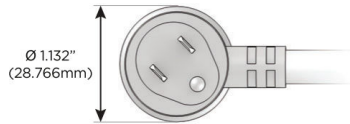

Plug:

Supplied with Low Profile Flat 45° Angle 120 VAC Plug

Optional Standard Straight 120 VAC Plug

Optional Straight 120 VAC Pass-through Plug

- CLEAN, COMPACT DESIGN
- STREAMLINED
- LOW PROFILE
- SIDE-EXITING CORDS
- PLUG & PLAY
- 6' AC CORD & PLUG (FLAT PLUG STANDARD)
- CUSTOMIZABLE CONFIGURATIONS AND FINISHES
- UL LISTED FOR MOUNTING IN FURNITURE
- 15A

M-POWER-4T

AC POWER & DATA CONNECTIVITY SOLUTION

M-POWER-4T-AAM6-SS4AB

Specs:

Modules/Ports:

- A** Tamper Resistant AC Receptacle
- M** Double USB-A (Fast Charging Ports - 18W)
- 6** CAT 6

A M 6

Distributed by