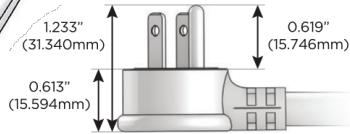

M-POWER-4T

AC POWER & DATA CONNECTIVITY SOLUTION

M-POWER-4T-AAM6-SS4AB

Specs:

Modules/Ports:

- A** Tamper Resistant AC Receptacle
- M** Double USB-A (Fast Charging Ports - 18W)
- 6** CAT 6

A M 6

Distributed by