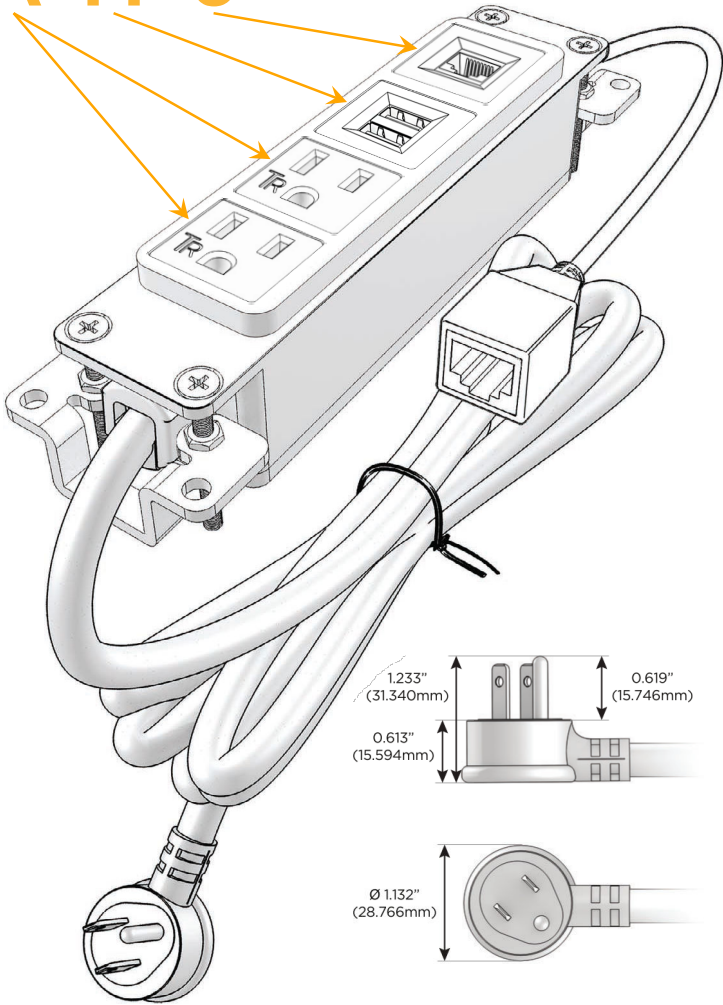

Bezel Finish: **BRUSHED STAINLESS (ABS)**

Custom Finishes Available M-POWER-4T-AAM6-SS4AB

Features:

Module/Port Options:

- A** Tamper Resistant AC Receptacle
- E** USB-A & USB-C (20W)
- M** Double USB-A (Fast Charging Ports - 18W)
- H** HDMI
- 6** CAT 6
- 12** RJ 12
- X** Switched AC
- Y** 3-Way Switch (Low Voltage)
- V** USB-C (45W High Speed Charging Port)
- S** USB-C (25W High Speed Charging Port)
- R** Switched AC (Rocker Switch)
- D** Dimmer Switch

Plug:

Supplied with Low Profile Flat 45° Angle 120 VAC Plug

Optional Standard Straight 120 VAC Plug

Optional Straight 120 VAC Pass-through Plug

- CLEAN, COMPACT DESIGN
- STREAMLINED
- LOW PROFILE
- SIDE-EXITING CORDS
- PLUG & PLAY
- 6' AC CORD & PLUG (FLAT PLUG STANDARD)
- CUSTOMIZABLE CONFIGURATIONS AND FINISHES
- UL LISTED FOR MOUNTING IN FURNITURE
- 15A

M-POWER-4T

AC POWER & DATA CONNECTIVITY SOLUTION

M-POWER-4T-AAM6-SS4AB

Specs:

Modules/Ports:

- A** Tamper Resistant AC Receptacle
- M** Double USB-A (Fast Charging Ports - 18W)
- 6** CAT 6

A M 6

Distributed by