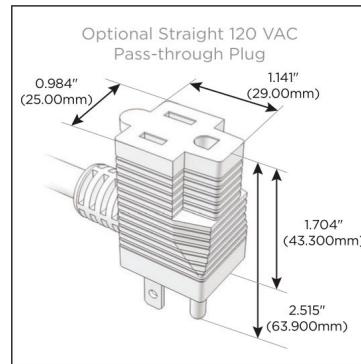

Plug:

Supplied with Low Profile Flat 45° Angle 120 VAC Plug

Optional Standard Straight 120 VAC Plug

Optional Straight 120 VAC Pass-through Plug

- CLEAN, COMPACT DESIGN
- STREAMLINED
- LOW PROFILE
- SIDE-EXITING CORDS
- PLUG & PLAY
- 6' AC CORD & PLUG (FLAT PLUG STANDARD)
- CUSTOMIZABLE CONFIGURATIONS AND FINISHES
- UL LISTED FOR MOUNTING IN FURNITURE
- 15A

M-POWER-4T

AC POWER & DATA CONNECTIVITY SOLUTION

M-POWER-4T-AAM6-SS4AB

Specs:

Modules/Ports:

- A** Tamper Resistant AC Receptacle
- M** Double USB-A (Fast Charging Ports - 18W)
- 6** CAT 6

A M 6

Distributed by