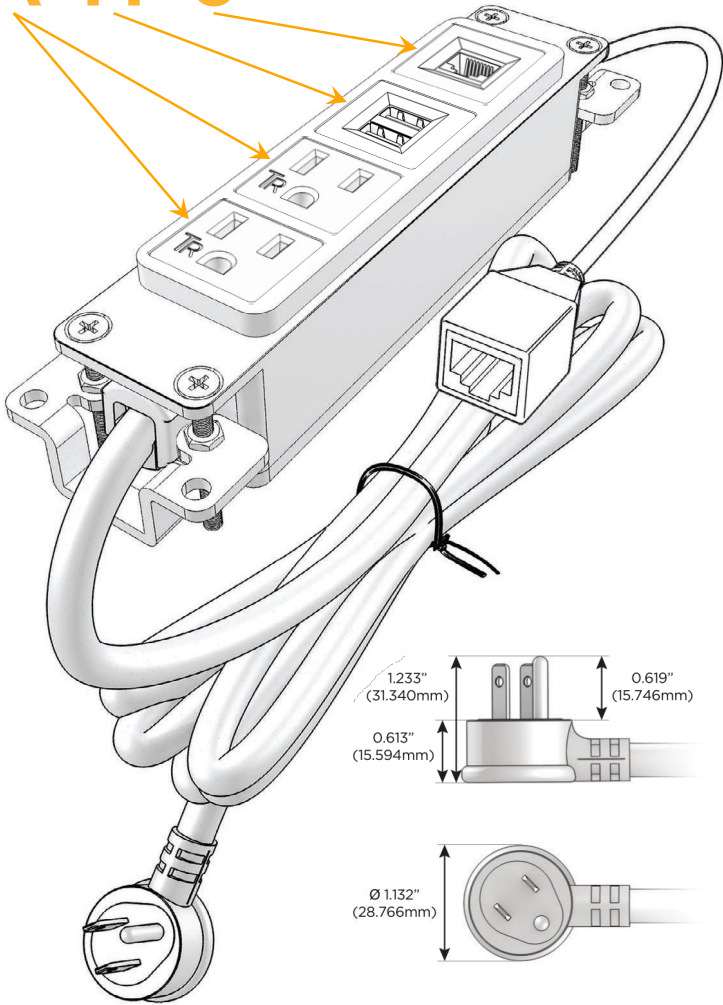

Bezel Finish: **SATIN NICKEL (ABS)**

Custom Finishes Available M-POWER-4T-AAM6-SAB

Features:

Module/Port Options:

- A** Tamper Resistant AC Receptacle
- E** USB-A & USB-C (20W)
- M** Double USB-A (Fast Charging Ports - 18W)
- H** HDMI
- 6** CAT 6
- 12** RJ 12
- X** Switched AC
- Y** 3-Way Switch (Low Voltage)
- V** USB-C (45W High Speed Charging Port)
- S** USB-C (25W High Speed Charging Port)
- R** Switched AC (Rocker Switch)
- D** Dimmer Switch

Plug:

Supplied with Low Profile Flat 45° Angle 120 VAC Plug

Optional Standard Straight 120 VAC Plug

Optional Straight 120 VAC Pass-through Plug

- CLEAN, COMPACT DESIGN
- STREAMLINED
- LOW PROFILE
- SIDE-EXITING CORDS
- PLUG & PLAY
- 6' AC CORD & PLUG (FLAT PLUG STANDARD)
- CUSTOMIZABLE CONFIGURATIONS AND FINISHES
- UL LISTED FOR MOUNTING IN FURNITURE
- 15A

M-POWER-4T

AC POWER & DATA CONNECTIVITY SOLUTION

M-POWER-4T-AAM6-SAB

Specs:

Modules/Ports:

- A** Tamper Resistant AC Receptacle
- M** Double USB-A (Fast Charging Ports - 18W)
- 6** CAT 6

A M 6

Distributed by