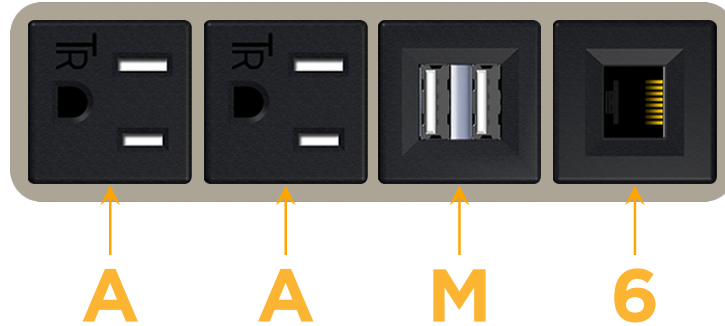

sales@mormax.com

mormax.com

Metro Light & Power's line of power & data solutions offers sophisticated design elements combined with greater ease of installation. Streamlined and low-profile, enhanced by side-exiting cords, our outlets advance the industry with their cutting edge look and feel. We believe flexibility is key, and we provide a variety of mounting options, including the ability to mount in limited spaces. Our outlets are available in many finishes and configurations, in addition to a custom color and finish capability for our clients.

Bezel Finish: **SATIN NICKEL (ABS)**

Custom Finishes Available M-POWER-4T-AAM6-SAB

Features:

Module/Port Options:

- A** Tamper Resistant AC Receptacle
- E** USB-A & USB-C (20W)
- M** Double USB-A (Fast Charging Ports - 18W)
- H** HDMI
- 6** CAT 6
- 12** RJ 12
- X** Switched AC
- Y** 3-Way Switch (Low Voltage)
- V** USB-C (45W High Speed Charging Port)
- S** USB-C (25W High Speed Charging Port)
- R** Switched AC (Rocker Switch)
- D** Dimmer Switch

Plug:

Supplied with Low Profile Flat 45° Angle 120 VAC Plug

Optional Standard Straight 120 VAC Plug

Optional Straight 120 VAC Pass-through Plug

- CLEAN, COMPACT DESIGN
- STREAMLINED
- LOW PROFILE
- SIDE-EXITING CORDS
- PLUG & PLAY
- 6' AC CORD & PLUG (FLAT PLUG STANDARD)
- CUSTOMIZABLE CONFIGURATIONS AND FINISHES
- UL LISTED FOR MOUNTING IN FURNITURE
- 15A

M-POWER-4T

AC POWER & DATA CONNECTIVITY SOLUTION

M-POWER-4T-AAM6-SAB

Specs:

Modules/Ports:

- A** Tamper Resistant AC Receptacle
- M** Double USB-A (Fast Charging Ports - 18W)
- 6** CAT 6

A M 6

Distributed by