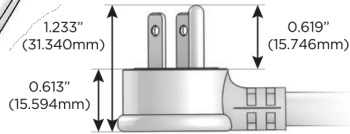

M-POWER-4T

AC POWER & DATA CONNECTIVITY SOLUTION

M-POWER-4T-AAM6-SAB

Specs:

Modules/Ports:

- A** Tamper Resistant AC Receptacle
- M** Double USB-A (Fast Charging Ports - 18W)
- 6** CAT 6

A M 6

Distributed by