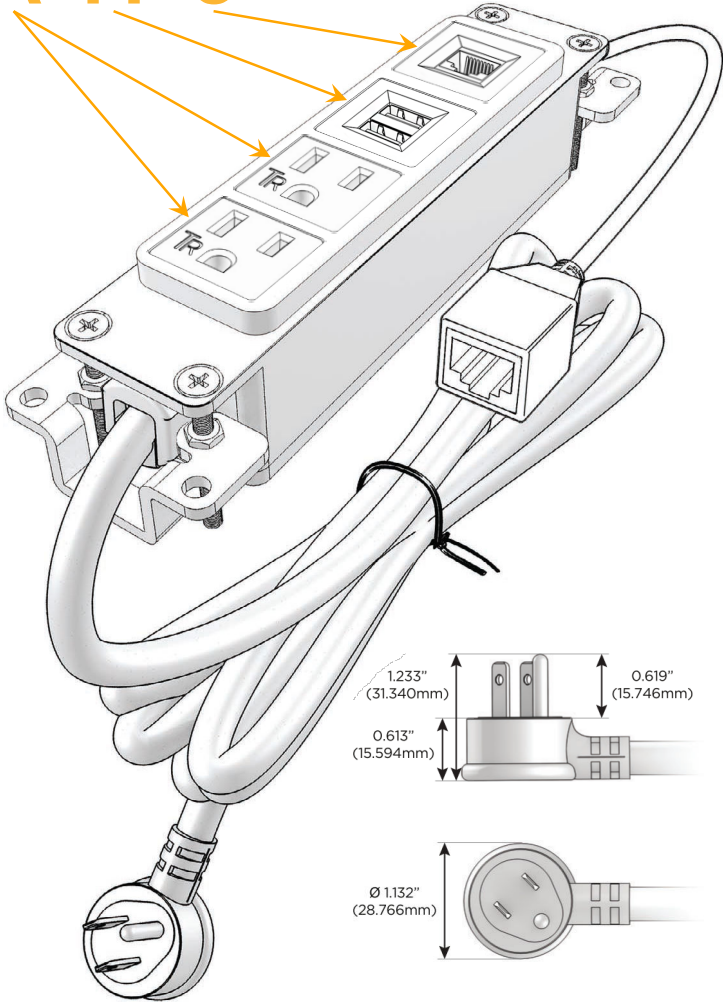

M-POWER-4T

AC POWER & DATA CONNECTIVITY SOLUTION

M-POWER-4T-AAM6-S3AB

Specs:

Modules/Ports:

- **A** Tamper Resistant AC Receptacle
- **M** Double USB-A (Fast Charging Ports - 18W)
- **6** CAT 6

A M 6