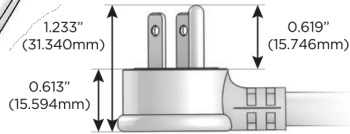

M-POWER-4T

AC POWER & DATA CONNECTIVITY SOLUTION

M-POWER-4T-AAM6-S3AB

Specs:

Modules/Ports:

- **A** Tamper Resistant AC Receptacle
- **M** Double USB-A (Fast Charging Ports - 18W)
- **6** CAT 6

A M 6