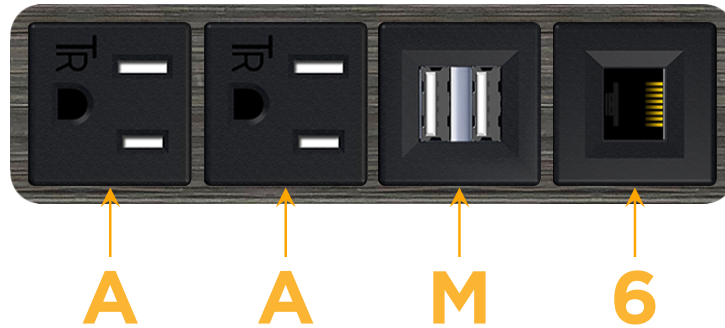

M-POWER-4T

AC POWER & DATA CONNECTIVITY SOLUTION

M-POWER-4T-AAM6-S3AB

Distributed by

Mormax Company, Inc.

8 Westchester Plaza

Elmsford, NY 10523

914-699-0101

sales@mormax.com

mormax.com

Metro Light & Power's line of power & data solutions offers sophisticated design elements combined with greater ease of installation. Streamlined and low-profile, enhanced by side-exiting cords, our outlets advance the industry with their cutting edge look and feel. We believe flexibility is key, and we provide a variety of mounting options, including the ability to mount in limited spaces. Our outlets are available in many finishes and configurations, in addition to a custom color and finish capability for our clients.

Bezel Finish: **GUNMETAL (ABS)**

Custom Finishes Available M-POWER-4T-AAM6-S3AB

Features:

Module/Port Options:

- **A** Tamper Resistant AC Receptacle
- **E** USB-A & USB-C (20W)
- **M** Double USB-A (Fast Charging Ports - 18W)
- **H** HDMI
- **6** CAT 6
- **12** RJ 12
- **X** Switched AC
- **Y** 3-Way Switch (Low Voltage)
- **V** USB-C (45W High Speed Charging Port)
- **S** USB-C (25W High Speed Charging Port)
- **R** Switched AC (Rocker Switch)
- **D** Dimmer Switch

Plug:

Supplied with Low Profile Flat 45° Angle 120 VAC Plug

Optional Standard Straight 120 VAC Plug

Optional Straight 120 VAC Pass-through Plug

- CLEAN, COMPACT DESIGN
- STREAMLINED
- LOW PROFILE
- SIDE-EXITING CORDS
- PLUG & PLAY
- 6' AC CORD & PLUG (FLAT PLUG STANDARD)
- CUSTOMIZABLE CONFIGURATIONS AND FINISHES
- UL LISTED FOR MOUNTING IN FURNITURE
- 15A