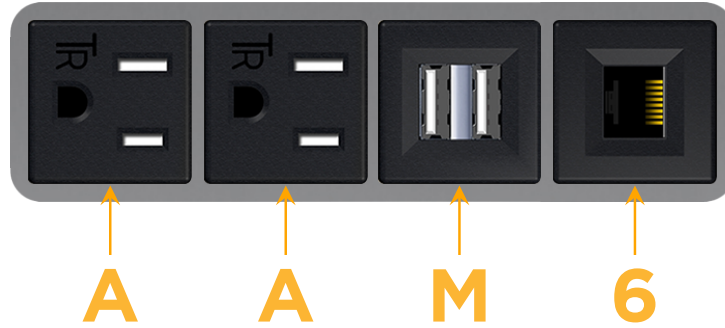

sales@mormax.com

mormax.com

Metro Light & Power's line of power & data solutions offers sophisticated design elements combined with greater ease of installation. Streamlined and low-profile, enhanced by side-exiting cords, our outlets advance the industry with their cutting edge look and feel. We believe flexibility is key, and we provide a variety of mounting options, including the ability to mount in limited spaces. Our outlets are available in many finishes and configurations, in addition to a custom color and finish capability for our clients.

Bezel Finish: **MAGNESIUM (ABS)**

Custom Finishes Available M-POWER-4T-AAM6-MAB

Features:

Module/Port Options:

- A** Tamper Resistant AC Receptacle
- E** USB-A & USB-C (20W)
- M** Double USB-A (Fast Charging Ports - 18W)
- H** HDMI
- 6** CAT 6
- 12** RJ 12
- X** Switched AC
- Y** 3-Way Switch (Low Voltage)
- V** USB-C (45W High Speed Charging Port)
- S** USB-C (25W High Speed Charging Port)
- R** Switched AC (Rocker Switch)
- D** Dimmer Switch

Plug:

Supplied with Low Profile Flat 45° Angle 120 VAC Plug

Optional Standard Straight 120 VAC Plug

Optional Straight 120 VAC Pass-through Plug

- CLEAN, COMPACT DESIGN
- STREAMLINED
- LOW PROFILE
- SIDE-EXITING CORDS
- PLUG & PLAY
- 6' AC CORD & PLUG (FLAT PLUG STANDARD)
- CUSTOMIZABLE CONFIGURATIONS AND FINISHES
- UL LISTED FOR MOUNTING IN FURNITURE
- 15A

M-POWER-4T

AC POWER & DATA CONNECTIVITY SOLUTION

M-POWER-4T-AAM6-MAB

Specs:

Modules/Ports:

- A** Tamper Resistant AC Receptacle
- M** Double USB-A (Fast Charging Ports - 18W)
- 6** CAT 6

A M 6

Distributed by