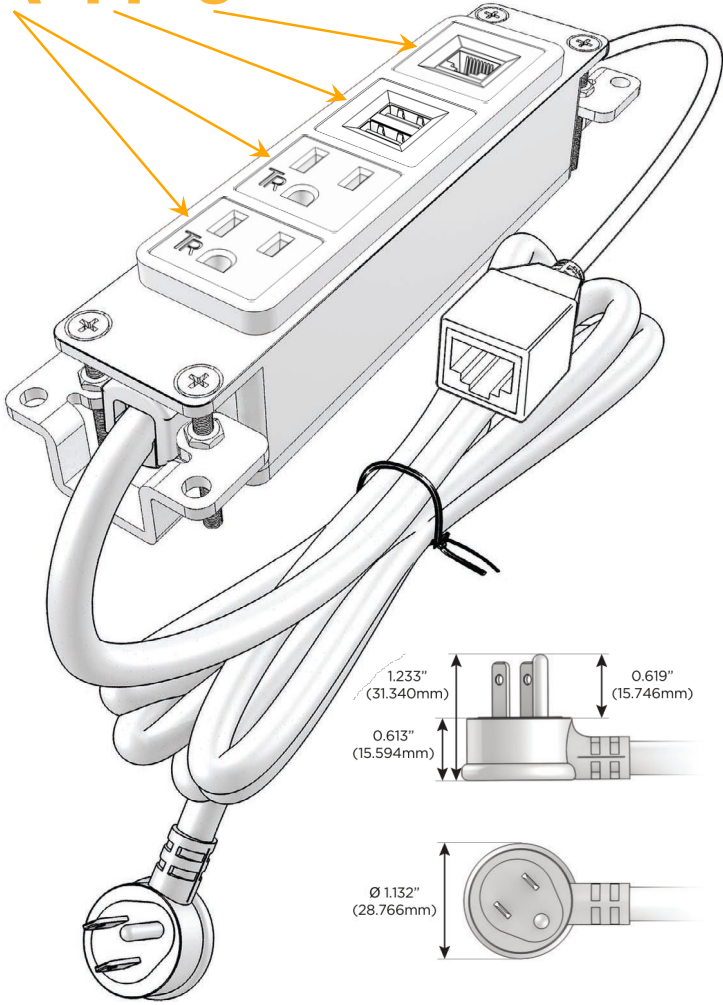

Bezel Finish: **MAGNESIUM (ABS)**

Custom Finishes Available M-POWER-4T-AAM6-MAB

Features:

Module/Port Options:

- A** Tamper Resistant AC Receptacle
- E** USB-A & USB-C (20W)
- M** Double USB-A (Fast Charging Ports - 18W)
- H** HDMI
- 6** CAT 6
- 12** RJ 12
- X** Switched AC
- Y** 3-Way Switch (Low Voltage)
- V** USB-C (45W High Speed Charging Port)
- S** USB-C (25W High Speed Charging Port)
- R** Switched AC (Rocker Switch)
- D** Dimmer Switch

Plug:

Supplied with Low Profile Flat 45° Angle 120 VAC Plug

Optional Standard Straight 120 VAC Plug

Optional Straight 120 VAC Pass-through Plug

- CLEAN, COMPACT DESIGN
- STREAMLINED
- LOW PROFILE
- SIDE-EXITING CORDS
- PLUG & PLAY
- 6' AC CORD & PLUG (FLAT PLUG STANDARD)
- CUSTOMIZABLE CONFIGURATIONS AND FINISHES
- UL LISTED FOR MOUNTING IN FURNITURE
- 15A

M-POWER-4T

AC POWER & DATA CONNECTIVITY SOLUTION

M-POWER-4T-AAM6-MAB

Specs:

Modules/Ports:

- A** Tamper Resistant AC Receptacle
- M** Double USB-A (Fast Charging Ports - 18W)
- 6** CAT 6

A M 6

Distributed by