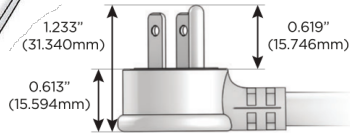

M-POWER-4T

AC POWER & DATA CONNECTIVITY SOLUTION

M-POWER-4T-AAM6-MAB

Specs:

Modules/Ports:

- A** Tamper Resistant AC Receptacle
- M** Double USB-A (Fast Charging Ports - 18W)
- 6** CAT 6

A M 6

Distributed by