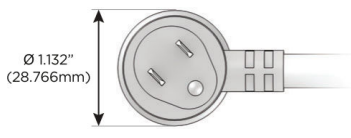

M-POWER-4T

AC POWER & DATA CONNECTIVITY SOLUTION

M-POWER-4T-AAM6-CUAB

Specs:

Modules/Ports:

- **A** Tamper Resistant AC Receptacle
- **M** Double USB-A (Fast Charging Ports - 18W)
- **6** CAT 6

A M 6