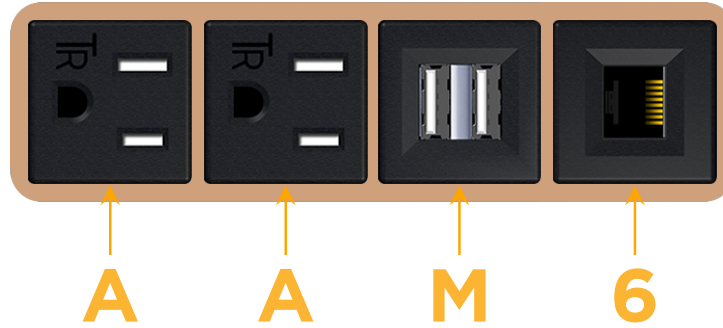

M-POWER-4T

AC POWER & DATA CONNECTIVITY SOLUTION

M-POWER-4T-AAM6-CUAB

Distributed by

Mormax Company, Inc.

8 Westchester Plaza

Elmsford, NY 10523

914-699-0101

sales@mormax.com

mormax.com

Metro Light & Power's line of power & data solutions offers sophisticated design elements combined with greater ease of installation. Streamlined and low-profile, enhanced by side-exiting cords, our outlets advance the industry with their cutting edge look and feel. We believe flexibility is key, and we provide a variety of mounting options, including the ability to mount in limited spaces. Our outlets are available in many finishes and configurations, in addition to a custom color and finish capability for our clients.

Bezel Finish: **COPPER (ABS)**

Custom Finishes Available M-POWER-4T-AAM6-CUAB

Features:

Module/Port Options:

- **A** Tamper Resistant AC Receptacle
- **E** USB-A & USB-C (20W)
- **M** Double USB-A (Fast Charging Ports - 18W)
- **H** HDMI
- **6** CAT 6
- **12** RJ 12
- **X** Switched AC
- **Y** 3-Way Switch (Low Voltage)
- **V** USB-C (45W High Speed Charging Port)
- **S** USB-C (25W High Speed Charging Port)
- **R** Switched AC (Rocker Switch)
- **D** Dimmer Switch

Plug:

Supplied with Low Profile Flat 45° Angle 120 VAC Plug

Optional Standard Straight 120 VAC Plug

Optional Straight 120 VAC Pass-through Plug

- CLEAN, COMPACT DESIGN
- STREAMLINED
- LOW PROFILE
- SIDE-EXITING CORDS
- PLUG & PLAY
- 6' AC CORD & PLUG (FLAT PLUG STANDARD)
- CUSTOMIZABLE CONFIGURATIONS AND FINISHES
- UL LISTED FOR MOUNTING IN FURNITURE
- 15A