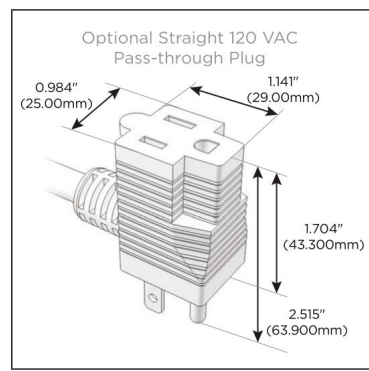

M-POWER-4T

AC POWER & DATA CONNECTIVITY SOLUTION

M-POWER-4T-AAM6-CUAB

Specs:

Modules/Ports:

- **A** Tamper Resistant AC Receptacle
- **M** Double USB-A (Fast Charging Ports - 18W)
- **6** CAT 6

A M 6