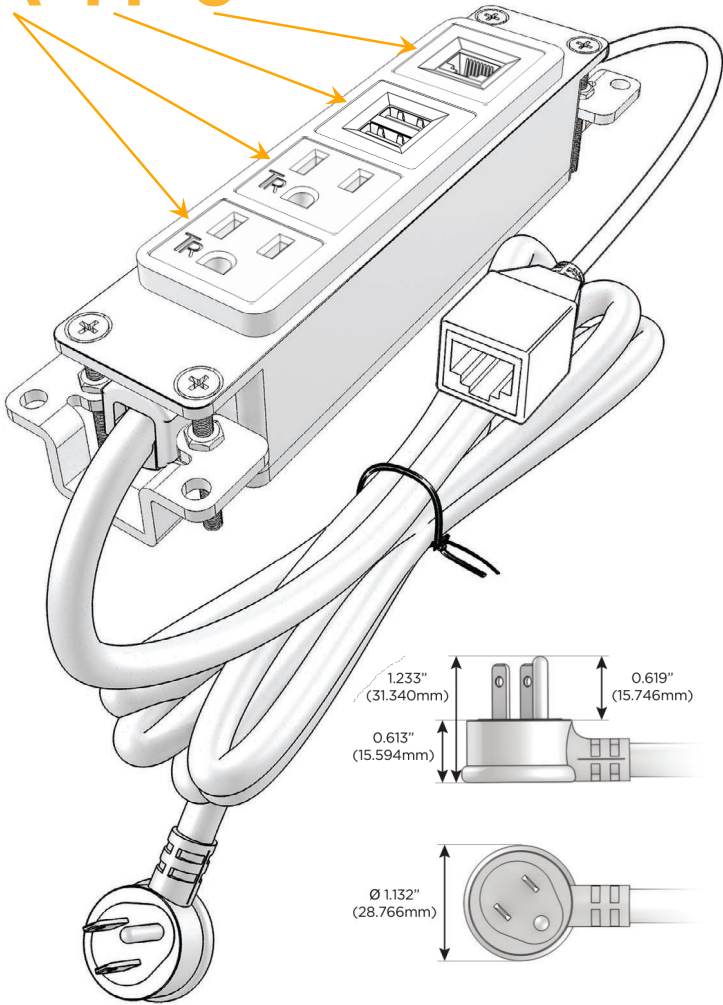

M-POWER-4T

AC POWER & DATA CONNECTIVITY SOLUTION

M-POWER-4T-AAM6-CUAB

Specs:

Modules/Ports:

- **A** Tamper Resistant AC Receptacle
- **M** Double USB-A (Fast Charging Ports - 18W)
- **6** CAT 6

A M 6