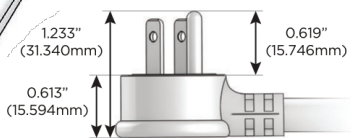

M-POWER-4T

AC POWER & DATA CONNECTIVITY SOLUTION

M-POWER-4T-AAM6-CUAB

Specs:

Modules/Ports:

- **A** Tamper Resistant AC Receptacle
- **M** Double USB-A (Fast Charging Ports - 18W)
- **6** CAT 6

A M 6