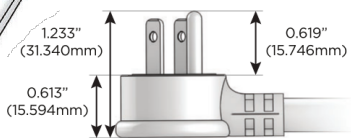

M-POWER-4T

AC POWER & DATA CONNECTIVITY SOLUTION

M-POWER-4T-AAM6-CRAB

Specs:

Modules/Ports:

- **A** Tamper Resistant AC Receptacle
- **M** Double USB-A (Fast Charging Ports - 18W)
- **6** CAT 6

A M 6