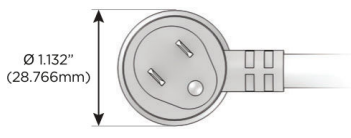

M-POWER-4T

AC POWER & DATA CONNECTIVITY SOLUTION

M-POWER-4T-AAM6-CRAB

Specs:

Modules/Ports:

- **A** Tamper Resistant AC Receptacle
- **M** Double USB-A (Fast Charging Ports - 18W)
- **6** CAT 6

A M 6