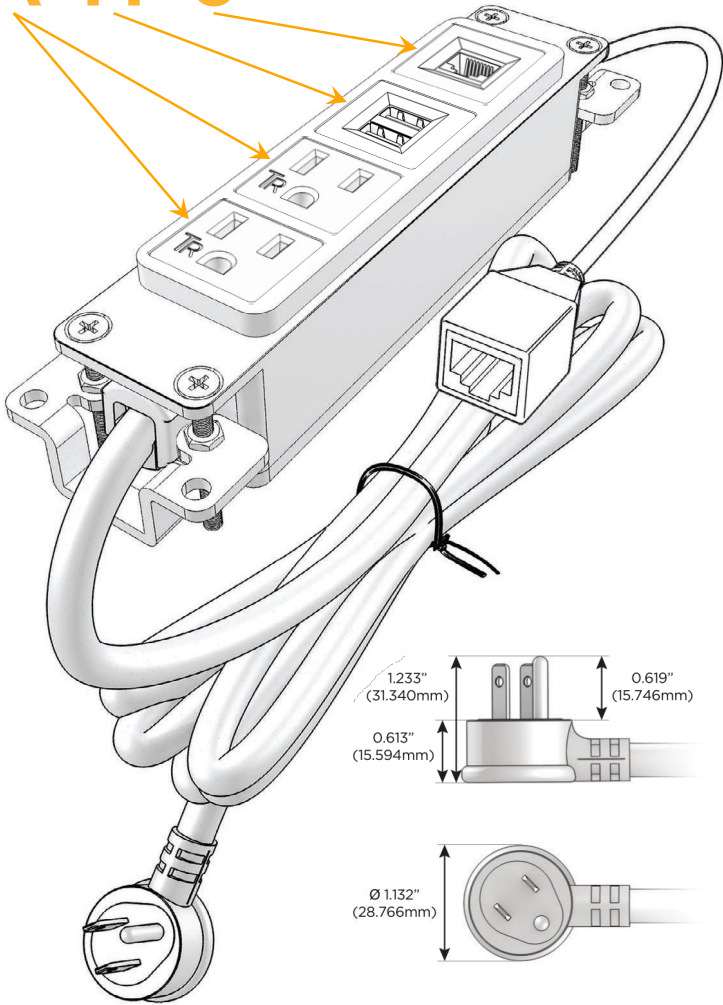

M-POWER-4T

AC POWER & DATA CONNECTIVITY SOLUTION

M-POWER-4T-AAM6-CRAB

Specs:

Modules/Ports:

- **A** Tamper Resistant AC Receptacle
- **M** Double USB-A (Fast Charging Ports - 18W)
- **6** CAT 6

A M 6