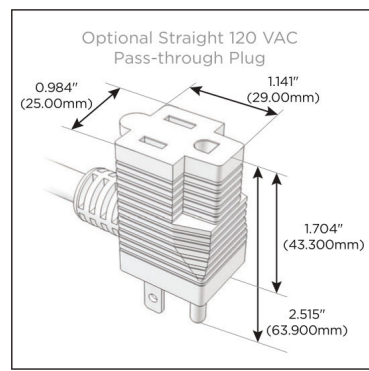

M-POWER-4T

AC POWER & DATA CONNECTIVITY SOLUTION

M-POWER-4T-AAM6-CRAB

Specs:

Modules/Ports:

- **A** Tamper Resistant AC Receptacle
- **M** Double USB-A (Fast Charging Ports - 18W)
- **6** CAT 6

A M 6