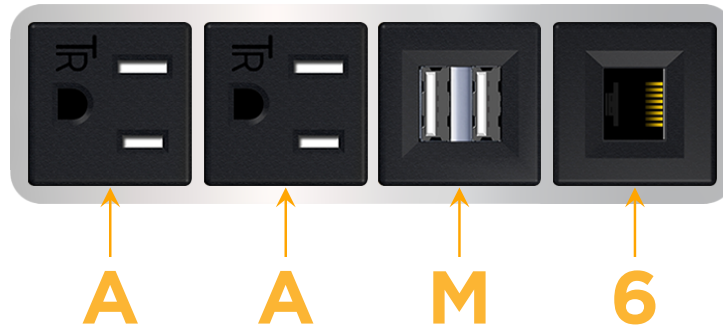

M-POWER-4T

AC POWER & DATA CONNECTIVITY SOLUTION

M-POWER-4T-AAM6-CRAB

Distributed by

Mormax Company, Inc.

8 Westchester Plaza

Elmsford, NY 10523

914-699-0101

sales@mormax.com

mormax.com

Metro Light & Power's line of power & data solutions offers sophisticated design elements combined with greater ease of installation. Streamlined and low-profile, enhanced by side-exiting cords, our outlets advance the industry with their cutting edge look and feel. We believe flexibility is key, and we provide a variety of mounting options, including the ability to mount in limited spaces. Our outlets are available in many finishes and configurations, in addition to a custom color and finish capability for our clients.

Bezel Finish: **CHROME (ABS)**

Custom Finishes Available M-POWER-4T-AAM6-CRAB

Features:

Module/Port Options:

- **A** Tamper Resistant AC Receptacle
- **E** USB-A & USB-C (20W)
- **M** Double USB-A (Fast Charging Ports - 18W)
- **H** HDMI
- **6** CAT 6
- **12** RJ 12
- **X** Switched AC
- **Y** 3-Way Switch (Low Voltage)
- **V** USB-C (45W High Speed Charging Port)
- **S** USB-C (25W High Speed Charging Port)
- **R** Switched AC (Rocker Switch)
- **D** Dimmer Switch

Plug:

Supplied with Low Profile Flat 45° Angle 120 VAC Plug

Optional Standard Straight 120 VAC Plug

Optional Straight 120 VAC Pass-through Plug

- CLEAN, COMPACT DESIGN
- STREAMLINED
- LOW PROFILE
- SIDE-EXITING CORDS
- PLUG & PLAY
- 6' AC CORD & PLUG (FLAT PLUG STANDARD)
- CUSTOMIZABLE CONFIGURATIONS AND FINISHES
- UL LISTED FOR MOUNTING IN FURNITURE
- 15A