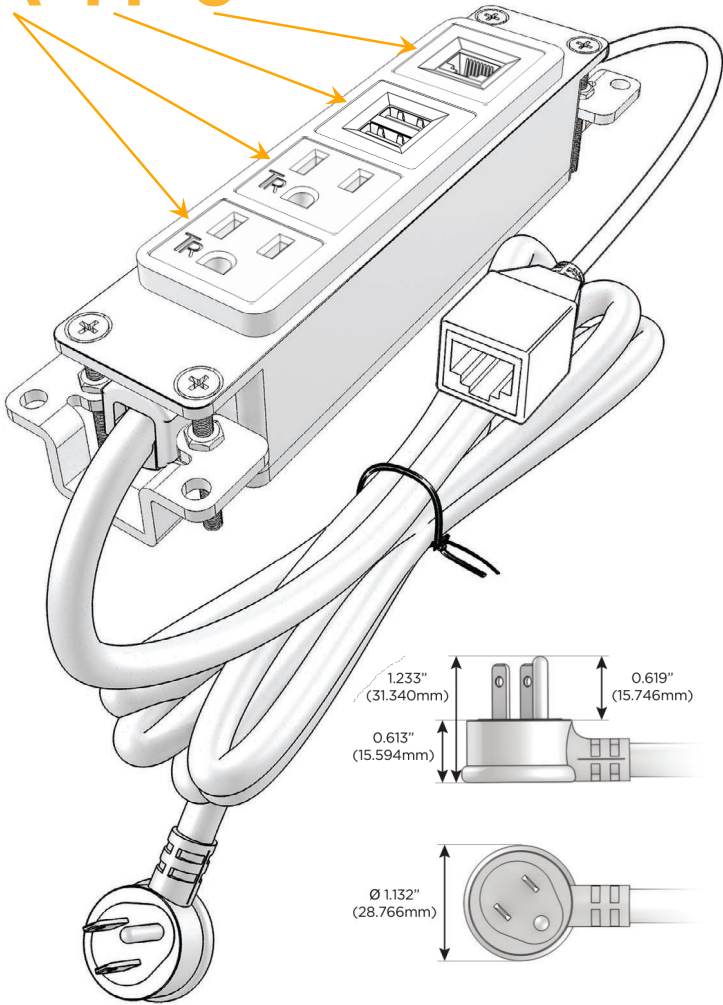

Bezel Finish: **CHAMPAGNE (ABS)**

Custom Finishes Available M-POWER-4T-AAM6-CHAB

Features:

Module/Port Options:

- A** Tamper Resistant AC Receptacle
- E** USB-A & USB-C (20W)
- M** Double USB-A (Fast Charging Ports - 18W)
- H** HDMI
- 6** CAT 6
- 12** RJ 12
- X** Switched AC
- Y** 3-Way Switch (Low Voltage)
- V** USB-C (45W High Speed Charging Port)
- S** USB-C (25W High Speed Charging Port)
- R** Switched AC (Rocker Switch)
- D** Dimmer Switch

Plug:

Supplied with Low Profile Flat 45° Angle 120 VAC Plug

Optional Standard Straight 120 VAC Plug

Optional Straight 120 VAC Pass-through Plug

- CLEAN, COMPACT DESIGN
- STREAMLINED
- LOW PROFILE
- SIDE-EXITING CORDS
- PLUG & PLAY
- 6' AC CORD & PLUG (FLAT PLUG STANDARD)
- CUSTOMIZABLE CONFIGURATIONS AND FINISHES
- UL LISTED FOR MOUNTING IN FURNITURE
- 15A

M-POWER-4T

AC POWER & DATA CONNECTIVITY SOLUTION

M-POWER-4T-AAM6-CHAB

Specs:

Modules/Ports:

- A** Tamper Resistant AC Receptacle
- M** Double USB-A (Fast Charging Ports - 18W)
- 6** CAT 6

A M 6

Distributed by