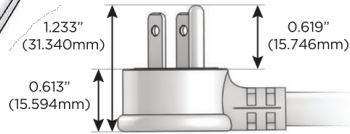

M-POWER-4T

AC POWER & DATA CONNECTIVITY SOLUTION

M-POWER-4T-AAM6-CHAB

Specs:

Modules/Ports:

- A** Tamper Resistant AC Receptacle
- M** Double USB-A (Fast Charging Ports - 18W)
- 6** CAT 6

A M 6

Distributed by