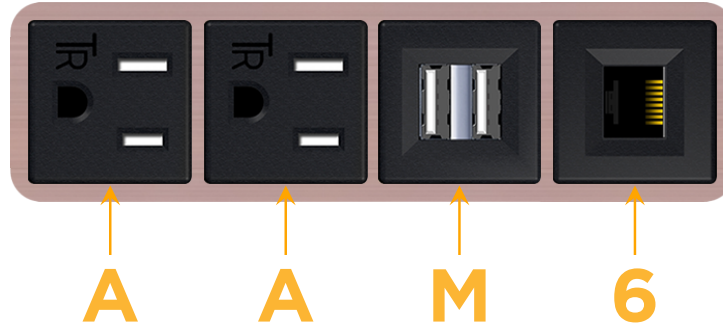

sales@mormax.com

mormax.com

Metro Light & Power's line of power & data solutions offers sophisticated design elements combined with greater ease of installation. Streamlined and low-profile, enhanced by side-exiting cords, our outlets advance the industry with their cutting edge look and feel. We believe flexibility is key, and we provide a variety of mounting options, including the ability to mount in limited spaces. Our outlets are available in many finishes and configurations, in addition to a custom color and finish capability for our clients.

Bezel Finish: **CHAMPAGNE (ABS)**

Custom Finishes Available M-POWER-4T-AAM6-CHAB

Features:

Module/Port Options:

- A** Tamper Resistant AC Receptacle
- E** USB-A & USB-C (20W)
- M** Double USB-A (Fast Charging Ports - 18W)
- H** HDMI
- 6** CAT 6
- 12** RJ 12
- X** Switched AC
- Y** 3-Way Switch (Low Voltage)
- V** USB-C (45W High Speed Charging Port)
- S** USB-C (25W High Speed Charging Port)
- R** Switched AC (Rocker Switch)
- D** Dimmer Switch

Plug:

Supplied with Low Profile Flat 45° Angle 120 VAC Plug

Optional Standard Straight 120 VAC Plug

Optional Straight 120 VAC Pass-through Plug

- CLEAN, COMPACT DESIGN
- STREAMLINED
- LOW PROFILE
- SIDE-EXITING CORDS
- PLUG & PLAY
- 6' AC CORD & PLUG (FLAT PLUG STANDARD)
- CUSTOMIZABLE CONFIGURATIONS AND FINISHES
- UL LISTED FOR MOUNTING IN FURNITURE
- 15A

M-POWER-4T

AC POWER & DATA CONNECTIVITY SOLUTION

M-POWER-4T-AAM6-CHAB

Specs:

Modules/Ports:

- A** Tamper Resistant AC Receptacle
- M** Double USB-A (Fast Charging Ports - 18W)
- 6** CAT 6

A M 6

Distributed by