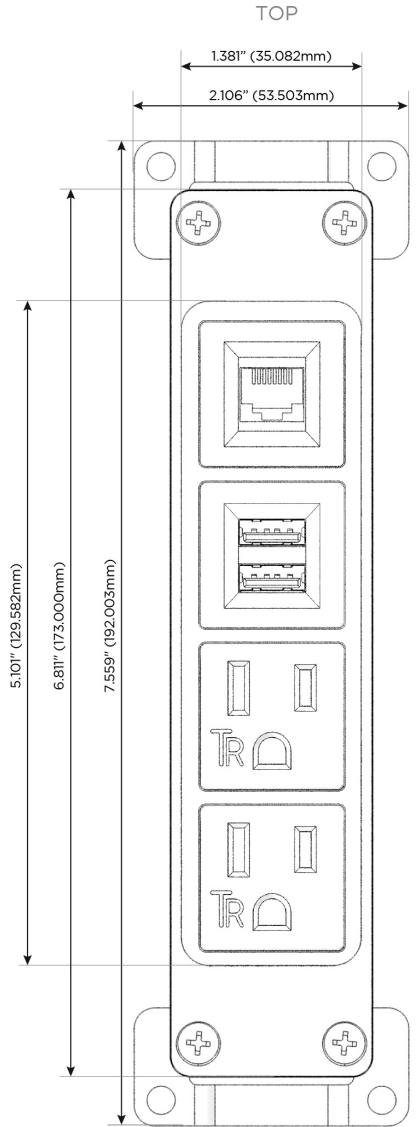

M-POWER-4T

AC POWER & DATA CONNECTIVITY SOLUTION

M-POWER-4T-AAM6-BZB

Specs:

Modules/Ports:

- **A** Tamper Resistant AC Receptacle
- **M** Double USB-A (Fast Charging Ports - 18W)
- **6** CAT 6

A M 6

Distributed by

Mormax Company, Inc.

8 Westchester Plaza

Elmsford, NY 10523

914-699-0101

sales@mormax.com

mormax.com