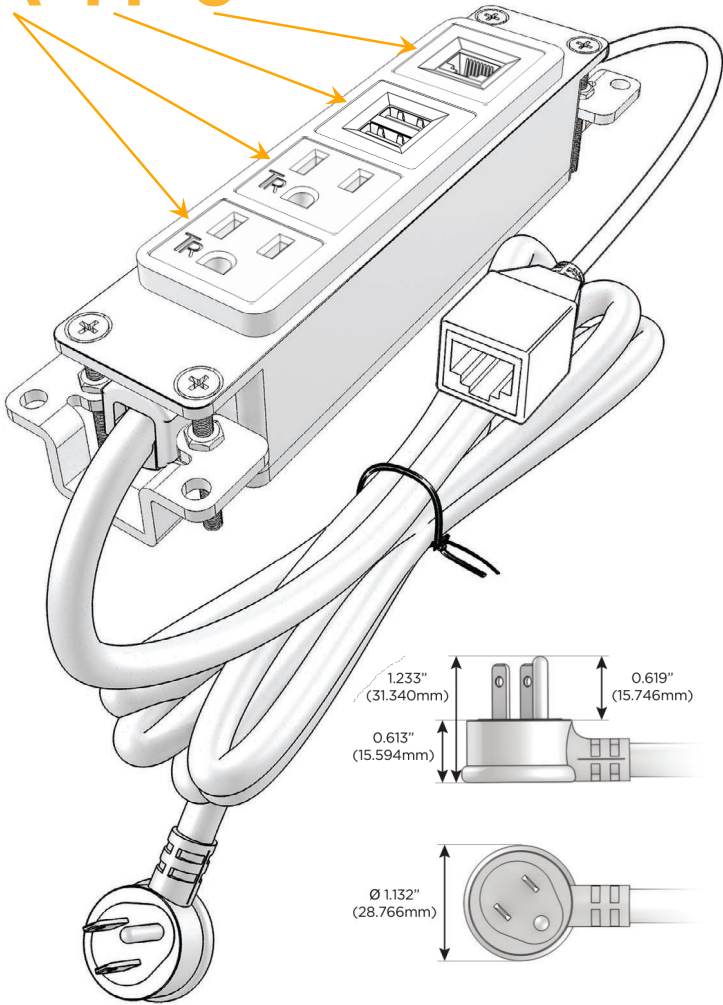

M-POWER-4T

AC POWER & DATA CONNECTIVITY SOLUTION

M-POWER-4T-AAM6-BZB

Specs:

Modules/Ports:

- **A** Tamper Resistant AC Receptacle
- **M** Double USB-A (Fast Charging Ports - 18W)
- **6** CAT 6

A M 6

Distributed by

Mormax Company, Inc.

8 Westchester Plaza

Elmsford, NY 10523

914-699-0101

sales@mormax.com

mormax.com