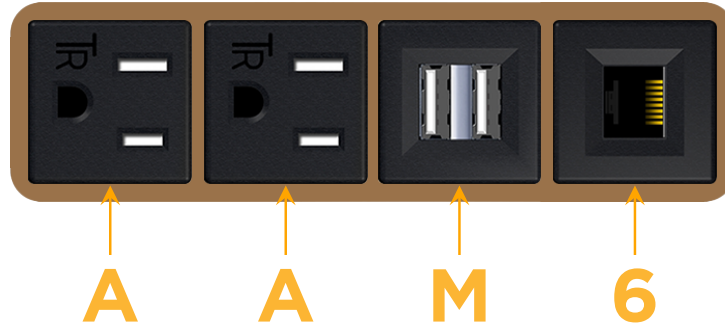

M-POWER-4T

AC POWER & DATA CONNECTIVITY SOLUTION

M-POWER-4T-AAM6-BZB

Distributed by

Mormax Company, Inc.

8 Westchester Plaza

Elmsford, NY 10523

914-699-0101

sales@mormax.com

mormax.com

Metro Light & Power's line of power & data solutions offers sophisticated design elements combined with greater ease of installation. Streamlined and low-profile, enhanced by side-exiting cords, our outlets advance the industry with their cutting edge look and feel. We believe flexibility is key, and we provide a variety of mounting options, including the ability to mount in limited spaces. Our outlets are available in many finishes and configurations, in addition to a custom color and finish capability for our clients.

Bezel Finish: **SOLID BRONZE**

Custom Finishes Available M-POWER-4T-AAM6-BZB

Features:

Module/Port Options:

- **A** Tamper Resistant AC Receptacle
- **E** USB-A & USB-C (20W)
- **M** Double USB-A (Fast Charging Ports - 18W)
- **H** HDMI
- **6** CAT 6
- **12** RJ 12
- **X** Switched AC
- **Y** 3-Way Switch (Low Voltage)
- **V** USB-C (45W High Speed Charging Port)
- **S** USB-C (25W High Speed Charging Port)
- **R** Switched AC (Rocker Switch)
- **D** Dimmer Switch

Plug:

Supplied with Low Profile Flat 45° Angle 120 VAC Plug

Optional Standard Straight 120 VAC Plug

Optional Straight 120 VAC Pass-through Plug

- CLEAN, COMPACT DESIGN
- STREAMLINED
- LOW PROFILE
- SIDE-EXITING CORDS
- PLUG & PLAY
- 6' AC CORD & PLUG (FLAT PLUG STANDARD)
- CUSTOMIZABLE CONFIGURATIONS AND FINISHES
- UL LISTED FOR MOUNTING IN FURNITURE
- 15A