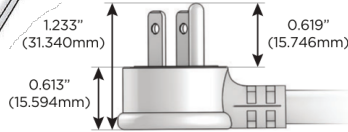

M-POWER-4T

AC POWER & DATA CONNECTIVITY SOLUTION

M-POWER-4T-AAM6-BZAB

Specs:

Modules/Ports:

- A** Tamper Resistant AC Receptacle
- M** Double USB-A (Fast Charging Ports - 18W)
- 6** CAT 6

A M 6

Distributed by