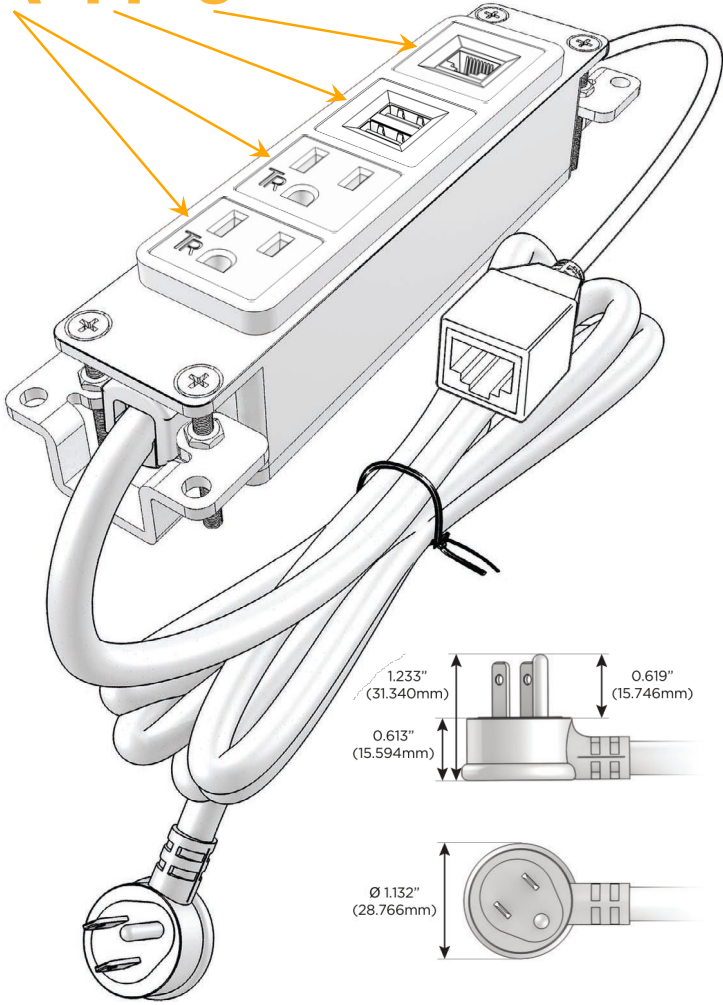

Bezel Finish: **STANDARD BRONZE (ABS)**

Custom Finishes Available M-POWER-4T-AAM6-BZAB

Features:

Module/Port Options:

- A** Tamper Resistant AC Receptacle
- E** USB-A & USB-C (20W)
- M** Double USB-A (Fast Charging Ports - 18W)
- H** HDMI
- 6** CAT 6
- 12** RJ 12
- X** Switched AC
- Y** 3-Way Switch (Low Voltage)
- V** USB-C (45W High Speed Charging Port)
- S** USB-C (25W High Speed Charging Port)
- R** Switched AC (Rocker Switch)
- D** Dimmer Switch

Plug:

Supplied with Low Profile Flat 45° Angle 120 VAC Plug

Optional Standard Straight 120 VAC Plug

Optional Straight 120 VAC Pass-through Plug

- CLEAN, COMPACT DESIGN
- STREAMLINED
- LOW PROFILE
- SIDE-EXITING CORDS
- PLUG & PLAY
- 6' AC CORD & PLUG (FLAT PLUG STANDARD)
- CUSTOMIZABLE CONFIGURATIONS AND FINISHES
- UL LISTED FOR MOUNTING IN FURNITURE
- 15A

M-POWER-4T

AC POWER & DATA CONNECTIVITY SOLUTION

M-POWER-4T-AAM6-BZAB

Specs:

Modules/Ports:

- A** Tamper Resistant AC Receptacle
- M** Double USB-A (Fast Charging Ports - 18W)
- 6** CAT 6

A M 6

Distributed by