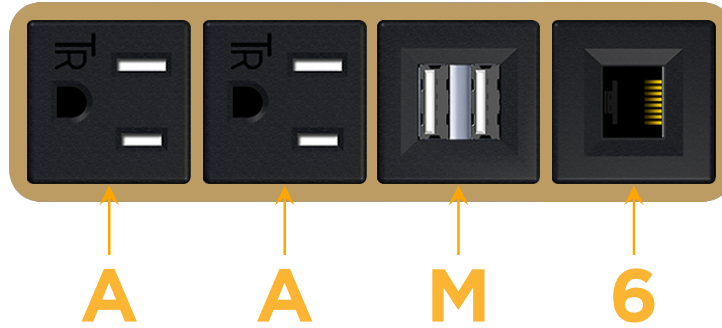

sales@mormax.com

mormax.com

Metro Light & Power's line of power & data solutions offers sophisticated design elements combined with greater ease of installation. Streamlined and low-profile, enhanced by side-exiting cords, our outlets advance the industry with their cutting edge look and feel. We believe flexibility is key, and we provide a variety of mounting options, including the ability to mount in limited spaces. Our outlets are available in many finishes and configurations, in addition to a custom color and finish capability for our clients.

Bezel Finish: **STANDARD BRONZE (ABS)**

Custom Finishes Available M-POWER-4T-AAM6-BZAB

Features:

Module/Port Options:

- A** Tamper Resistant AC Receptacle
- E** USB-A & USB-C (20W)
- M** Double USB-A (Fast Charging Ports - 18W)
- H** HDMI
- 6** CAT 6
- 12** RJ 12
- X** Switched AC
- Y** 3-Way Switch (Low Voltage)
- V** USB-C (45W High Speed Charging Port)
- S** USB-C (25W High Speed Charging Port)
- R** Switched AC (Rocker Switch)
- D** Dimmer Switch

Plug:

Supplied with Low Profile Flat 45° Angle 120 VAC Plug

Optional Standard Straight 120 VAC Plug

Optional Straight 120 VAC Pass-through Plug

- CLEAN, COMPACT DESIGN
- STREAMLINED
- LOW PROFILE
- SIDE-EXITING CORDS
- PLUG & PLAY
- 6' AC CORD & PLUG (FLAT PLUG STANDARD)
- CUSTOMIZABLE CONFIGURATIONS AND FINISHES
- UL LISTED FOR MOUNTING IN FURNITURE
- 15A

M-POWER-4T

AC POWER & DATA CONNECTIVITY SOLUTION

M-POWER-4T-AAM6-BZAB

Specs:

Modules/Ports:

- A** Tamper Resistant AC Receptacle
- M** Double USB-A (Fast Charging Ports - 18W)
- 6** CAT 6

A M 6

Distributed by