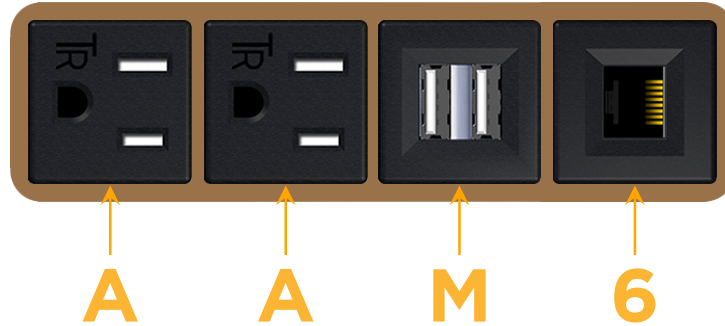

sales@mormax.com

mormax.com

Metro Light & Power's line of power & data solutions offers sophisticated design elements combined with greater ease of installation. Streamlined and low-profile, enhanced by side-exiting cords, our outlets advance the industry with their cutting edge look and feel. We believe flexibility is key, and we provide a variety of mounting options, including the ability to mount in limited spaces. Our outlets are available in many finishes and configurations, in addition to a custom color and finish capability for our clients.

Bezel Finish: **ARCHITECTURAL BRONZE (ABS)**

Custom Finishes Available M-POWER-4T-AAM6-BZ5AB

Features:

Module/Port Options:

- A** Tamper Resistant AC Receptacle
- E** USB-A & USB-C (20W)
- M** Double USB-A (Fast Charging Ports - 18W)
- H** HDMI
- 6** CAT 6
- 12** RJ 12
- X** Switched AC
- Y** 3-Way Switch (Low Voltage)
- V** USB-C (45W High Speed Charging Port)
- S** USB-C (25W High Speed Charging Port)
- R** Switched AC (Rocker Switch)
- D** Dimmer Switch

Plug:

- Supplied with Low Profile Flat 45° Angle 120 VAC Plug
- Optional Standard Straight 120 VAC Plug
- Optional Straight 120 VAC Pass-through Plug

- CLEAN, COMPACT DESIGN
- STREAMLINED
- LOW PROFILE
- SIDE-EXITING CORDS
- PLUG & PLAY
- 6' AC CORD & PLUG (FLAT PLUG STANDARD)
- CUSTOMIZABLE CONFIGURATIONS AND FINISHES
- UL LISTED FOR MOUNTING IN FURNITURE
- 15A

M-POWER-4T

AC POWER & DATA CONNECTIVITY SOLUTION

M-POWER-4T-AAM6-BZ5AB

Specs:

Modules/Ports:

- A** Tamper Resistant AC Receptacle
- M** Double USB-A (Fast Charging Ports - 18W)
- 6** CAT 6

A M 6

Distributed by