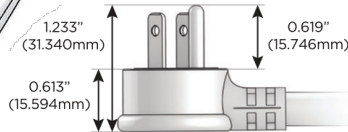

M-POWER-4T

AC POWER & DATA CONNECTIVITY SOLUTION

M-POWER-4T-AAM6-BZ5AB

Specs:

Modules/Ports:

- A** Tamper Resistant AC Receptacle
- M** Double USB-A (Fast Charging Ports - 18W)
- 6** CAT 6

A M 6

Distributed by