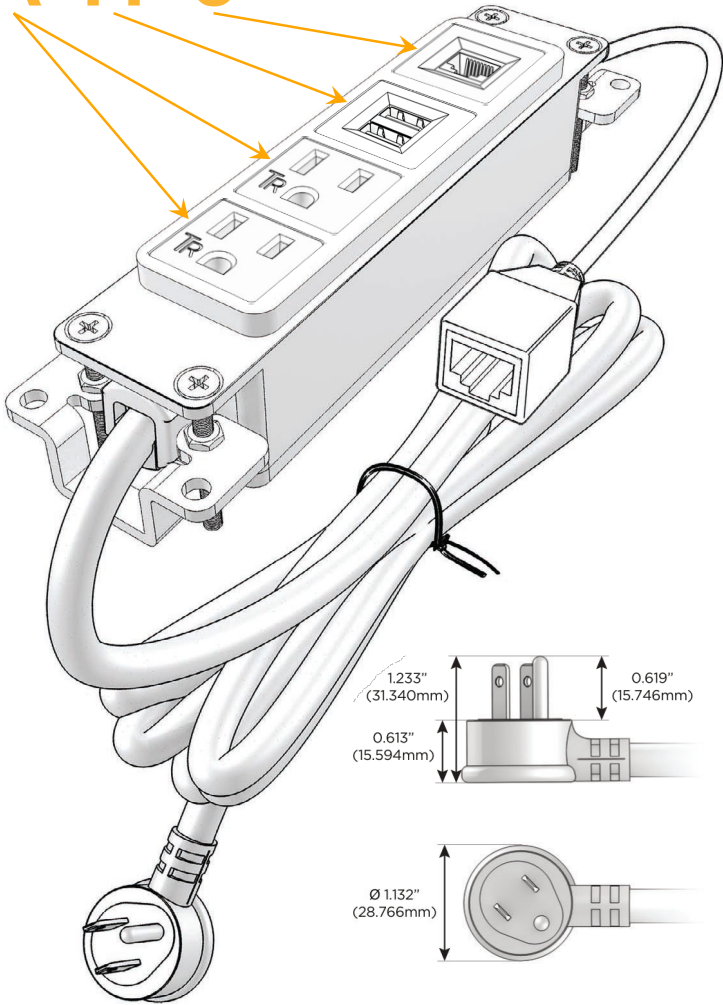

Bezel Finish: **ARCHITECTURAL BRONZE (ABS)**

Custom Finishes Available M-POWER-4T-AAM6-BZ5AB

Features:

Module/Port Options:

- A** Tamper Resistant AC Receptacle
- E** USB-A & USB-C (20W)
- M** Double USB-A (Fast Charging Ports - 18W)
- H** HDMI
- 6** CAT 6
- 12** RJ 12
- X** Switched AC
- Y** 3-Way Switch (Low Voltage)
- V** USB-C (45W High Speed Charging Port)
- S** USB-C (25W High Speed Charging Port)
- R** Switched AC (Rocker Switch)
- D** Dimmer Switch

Plug:

- Supplied with Low Profile Flat 45° Angle 120 VAC Plug
- Optional Standard Straight 120 VAC Plug
- Optional Straight 120 VAC Pass-through Plug

- CLEAN, COMPACT DESIGN
- STREAMLINED
- LOW PROFILE
- SIDE-EXITING CORDS
- PLUG & PLAY
- 6' AC CORD & PLUG (FLAT PLUG STANDARD)
- CUSTOMIZABLE CONFIGURATIONS AND FINISHES
- UL LISTED FOR MOUNTING IN FURNITURE
- 15A

M-POWER-4T

AC POWER & DATA CONNECTIVITY SOLUTION

M-POWER-4T-AAM6-BZ5AB

Specs:

Modules/Ports:

- A** Tamper Resistant AC Receptacle
- M** Double USB-A (Fast Charging Ports - 18W)
- 6** CAT 6

A M 6

Distributed by