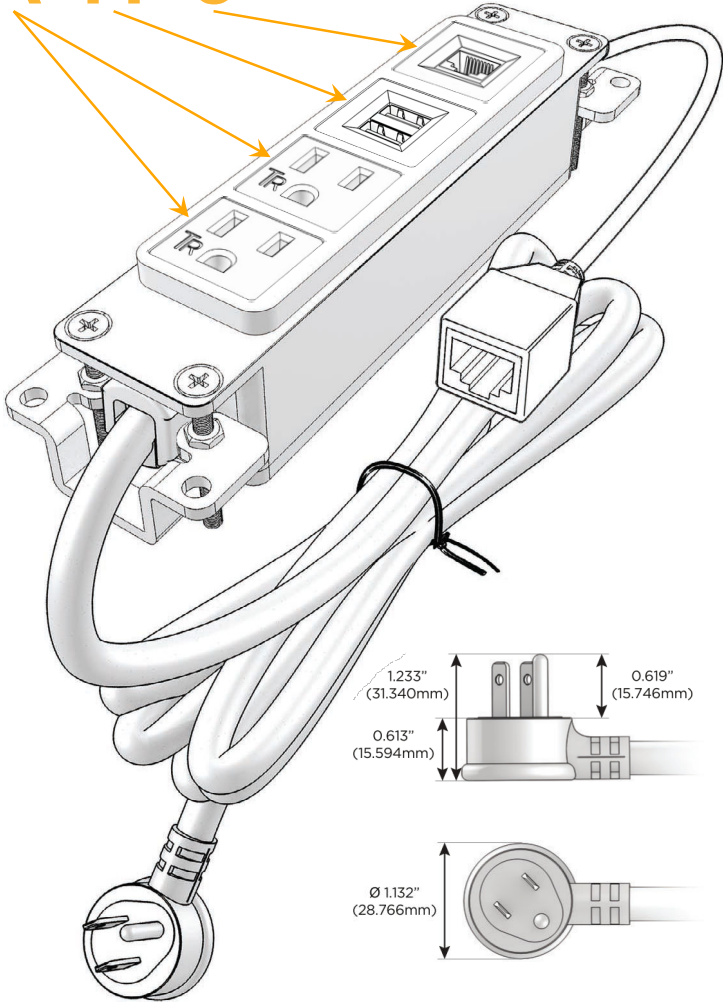

Bezel Finish: **ANTIQUED ARCHITECTURAL BRONZE (ABS)**

Custom Finishes Available M-POWER-4T-AAM6-BZ5AAB

Features:

Module/Port Options:

- A** Tamper Resistant AC Receptacle
- E** USB-A & USB-C (20W)
- M** Double USB-A (Fast Charging Ports - 18W)
- H** HDMI
- 6** CAT 6
- 12** RJ 12
- X** Switched AC
- Y** 3-Way Switch (Low Voltage)
- V** USB-C (45W High Speed Charging Port)
- S** USB-C (25W High Speed Charging Port)
- R** Switched AC (Rocker Switch)
- D** Dimmer Switch

Plug:

Supplied with Low Profile Flat 45° Angle 120 VAC Plug

Optional Standard Straight 120 VAC Plug

Optional Straight 120 VAC Pass-through Plug

- CLEAN, COMPACT DESIGN
- STREAMLINED
- LOW PROFILE
- SIDE-EXITING CORDS
- PLUG & PLAY
- 6' AC CORD & PLUG (FLAT PLUG STANDARD)
- CUSTOMIZABLE CONFIGURATIONS AND FINISHES
- UL LISTED FOR MOUNTING IN FURNITURE
- 15A

M-POWER-4T

AC POWER & DATA CONNECTIVITY SOLUTION

M-POWER-4T-AAM6-BZ5AAB

Specs:

Modules/Ports:

- A** Tamper Resistant AC Receptacle
- M** Double USB-A (Fast Charging Ports - 18W)
- 6** CAT 6

A M 6

Distributed by