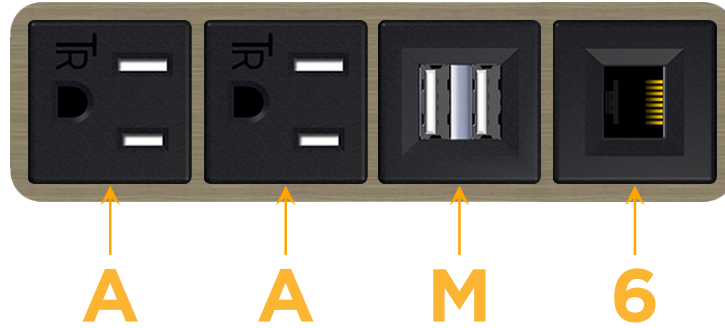

sales@mormax.com

mormax.com

Metro Light & Power's line of power & data solutions offers sophisticated design elements combined with greater ease of installation. Streamlined and low-profile, enhanced by side-exiting cords, our outlets advance the industry with their cutting edge look and feel. We believe flexibility is key, and we provide a variety of mounting options, including the ability to mount in limited spaces. Our outlets are available in many finishes and configurations, in addition to a custom color and finish capability for our clients.

Bezel Finish: **ANTIQUED ARCHITECTURAL BRONZE (ABS)**

Custom Finishes Available M-POWER-4T-AAM6-BZ5AAB

Features:

Module/Port Options:

- A** Tamper Resistant AC Receptacle
- E** USB-A & USB-C (20W)
- M** Double USB-A (Fast Charging Ports - 18W)
- H** HDMI
- 6** CAT 6
- 12** RJ 12
- X** Switched AC
- Y** 3-Way Switch (Low Voltage)
- V** USB-C (45W High Speed Charging Port)
- S** USB-C (25W High Speed Charging Port)
- R** Switched AC (Rocker Switch)
- D** Dimmer Switch

Plug:

Supplied with Low Profile Flat 45° Angle 120 VAC Plug

Optional Standard Straight 120 VAC Plug

Optional Straight 120 VAC Pass-through Plug

- CLEAN, COMPACT DESIGN
- STREAMLINED
- LOW PROFILE
- SIDE-EXITING CORDS
- PLUG & PLAY
- 6' AC CORD & PLUG (FLAT PLUG STANDARD)
- CUSTOMIZABLE CONFIGURATIONS AND FINISHES
- UL LISTED FOR MOUNTING IN FURNITURE
- 15A

M-POWER-4T

AC POWER & DATA CONNECTIVITY SOLUTION

M-POWER-4T-AAM6-BZ5AAB

Specs:

Modules/Ports:

- A** Tamper Resistant AC Receptacle
- M** Double USB-A (Fast Charging Ports - 18W)
- 6** CAT 6

A M 6

Distributed by