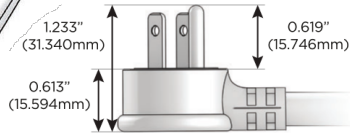

M-POWER-4T

AC POWER & DATA CONNECTIVITY SOLUTION

M-POWER-4T-AAM6-BZ4B

Specs:

Modules/Ports:

- **A** Tamper Resistant AC Receptacle
- **M** Double USB-A (Fast Charging Ports - 18W)
- **6** CAT 6

A M 6