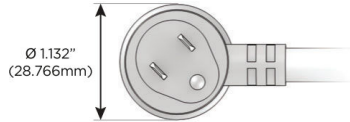

M-POWER-4T

AC POWER & DATA CONNECTIVITY SOLUTION

M-POWER-4T-AAM6-BZ4B

Specs:

Modules/Ports:

- **A** Tamper Resistant AC Receptacle
- **M** Double USB-A (Fast Charging Ports - 18W)
- **6** CAT 6

A M 6