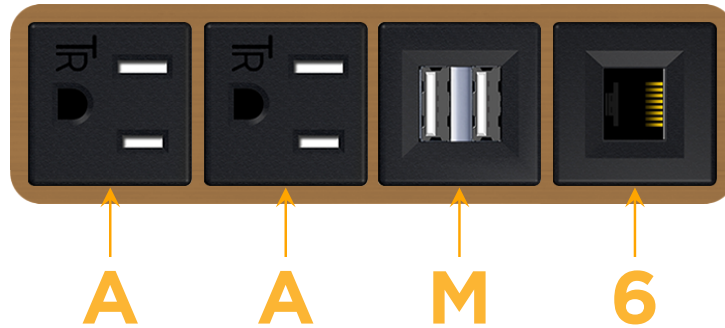

M-POWER-4T

AC POWER & DATA CONNECTIVITY SOLUTION

M-POWER-4T-AAM6-BZ4B

Distributed by

Mormax Company, Inc.

8 Westchester Plaza

Elmsford, NY 10523

914-699-0101

sales@mormax.com

mormax.com

Metro Light & Power's line of power & data solutions offers sophisticated design elements combined with greater ease of installation. Streamlined and low-profile, enhanced by side-exiting cords, our outlets advance the industry with their cutting edge look and feel. We believe flexibility is key, and we provide a variety of mounting options, including the ability to mount in limited spaces. Our outlets are available in many finishes and configurations, in addition to a custom color and finish capability for our clients.

Bezel Finish: **SOLID BRONZE BRUSHED**

Custom Finishes Available M-POWER-4T-AAM6-BZ4B

Features:

Module/Port Options:

- **A** Tamper Resistant AC Receptacle
- **E** USB-A & USB-C (20W)
- **M** Double USB-A (Fast Charging Ports - 18W)
- **H** HDMI
- **6** CAT 6
- **12** RJ 12
- **X** Switched AC
- **Y** 3-Way Switch (Low Voltage)
- **V** USB-C (45W High Speed Charging Port)
- **S** USB-C (25W High Speed Charging Port)
- **R** Switched AC (Rocker Switch)
- **D** Dimmer Switch

Plug:

Supplied with Low Profile Flat 45° Angle 120 VAC Plug

Optional Standard Straight 120 VAC Plug

Optional Straight 120 VAC Pass-through Plug

- CLEAN, COMPACT DESIGN
- STREAMLINED
- LOW PROFILE
- SIDE-EXITING CORDS
- PLUG & PLAY
- 6' AC CORD & PLUG (FLAT PLUG STANDARD)
- CUSTOMIZABLE CONFIGURATIONS AND FINISHES
- UL LISTED FOR MOUNTING IN FURNITURE
- 15A