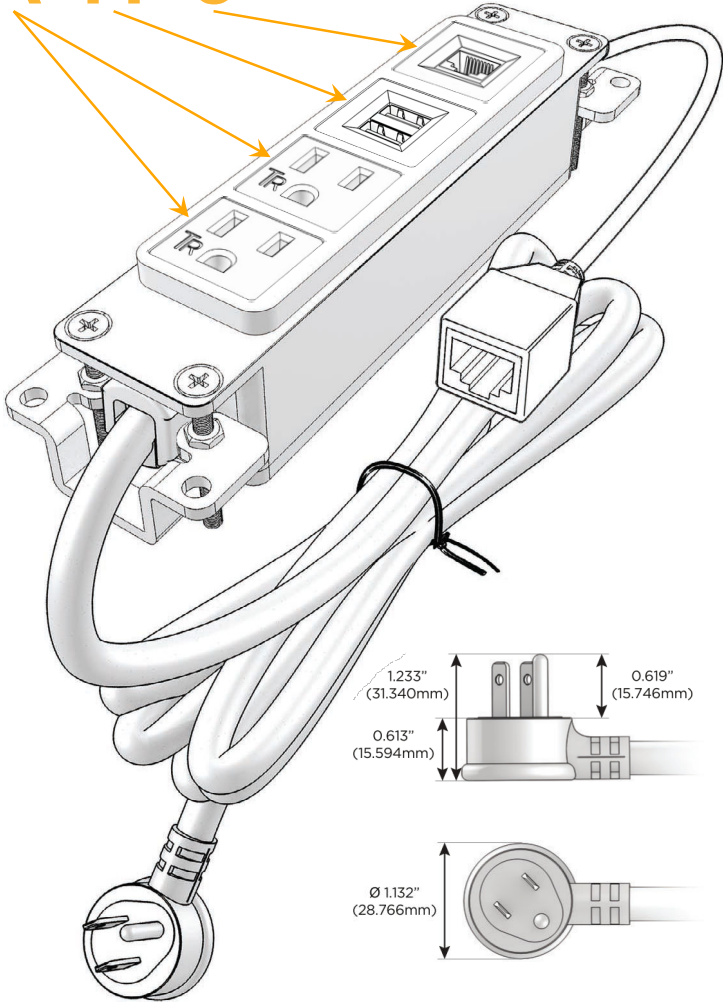

M-POWER-4T

AC POWER & DATA CONNECTIVITY SOLUTION

M-POWER-4T-AAM6-BZ4B

Specs:

Modules/Ports:

- **A** Tamper Resistant AC Receptacle
- **M** Double USB-A (Fast Charging Ports - 18W)
- **6** CAT 6

A M 6