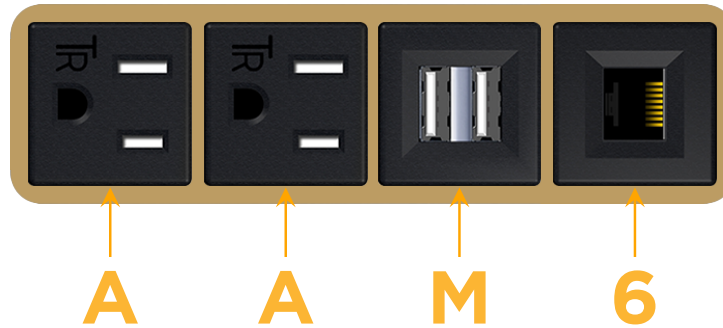

sales@mormax.com

mormax.com

Metro Light & Power's line of power & data solutions offers sophisticated design elements combined with greater ease of installation. Streamlined and low-profile, enhanced by side-exiting cords, our outlets advance the industry with their cutting edge look and feel. We believe flexibility is key, and we provide a variety of mounting options, including the ability to mount in limited spaces. Our outlets are available in many finishes and configurations, in addition to a custom color and finish capability for our clients.

Bezel Finish: **BRASS (ABS)**

Custom Finishes Available M-POWER-4T-AAM6-BRAB

Features:

Module/Port Options:

- A** Tamper Resistant AC Receptacle
- E** USB-A & USB-C (20W)
- M** Double USB-A (Fast Charging Ports - 18W)
- H** HDMI
- 6** CAT 6
- 12** RJ 12
- X** Switched AC
- Y** 3-Way Switch (Low Voltage)
- V** USB-C (45W High Speed Charging Port)
- S** USB-C (25W High Speed Charging Port)
- R** Switched AC (Rocker Switch)
- D** Dimmer Switch

Plug:

Supplied with Low Profile Flat 45° Angle 120 VAC Plug

Optional Standard Straight 120 VAC Plug

Optional Straight 120 VAC Pass-through Plug

- CLEAN, COMPACT DESIGN
- STREAMLINED
- LOW PROFILE
- SIDE-EXITING CORDS
- PLUG & PLAY
- 6' AC CORD & PLUG (FLAT PLUG STANDARD)
- CUSTOMIZABLE CONFIGURATIONS AND FINISHES
- UL LISTED FOR MOUNTING IN FURNITURE
- 15A

M-POWER-4T

AC POWER & DATA CONNECTIVITY SOLUTION

M-POWER-4T-AAM6-BRAB

Specs:

Modules/Ports:

- A** Tamper Resistant AC Receptacle
- M** Double USB-A (Fast Charging Ports - 18W)
- 6** CAT 6

A M 6

Distributed by