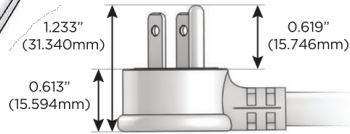

M-POWER-4T

AC POWER & DATA CONNECTIVITY SOLUTION

M-POWER-4T-AAM6-BRAB

Specs:

Modules/Ports:

- A** Tamper Resistant AC Receptacle
- M** Double USB-A (Fast Charging Ports - 18W)
- 6** CAT 6

A M 6

Distributed by