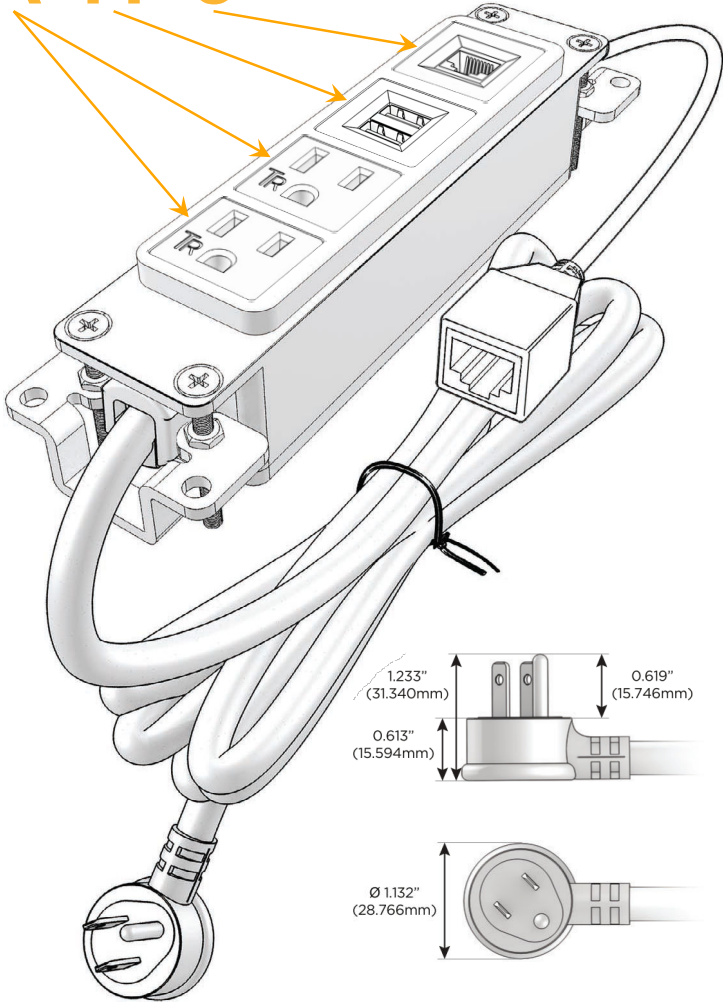

Bezel Finish: **BRASS (ABS)**

Custom Finishes Available M-POWER-4T-AAM6-BRAB

Features:

Module/Port Options:

- A** Tamper Resistant AC Receptacle
- E** USB-A & USB-C (20W)
- M** Double USB-A (Fast Charging Ports - 18W)
- H** HDMI
- 6** CAT 6
- 12** RJ 12
- X** Switched AC
- Y** 3-Way Switch (Low Voltage)
- V** USB-C (45W High Speed Charging Port)
- S** USB-C (25W High Speed Charging Port)
- R** Switched AC (Rocker Switch)
- D** Dimmer Switch

Plug:

Supplied with Low Profile Flat 45° Angle 120 VAC Plug

Optional Standard Straight 120 VAC Plug

Optional Straight 120 VAC Pass-through Plug

- CLEAN, COMPACT DESIGN
- STREAMLINED
- LOW PROFILE
- SIDE-EXITING CORDS
- PLUG & PLAY
- 6' AC CORD & PLUG (FLAT PLUG STANDARD)
- CUSTOMIZABLE CONFIGURATIONS AND FINISHES
- UL LISTED FOR MOUNTING IN FURNITURE
- 15A

M-POWER-4T

AC POWER & DATA CONNECTIVITY SOLUTION

M-POWER-4T-AAM6-BRAB

Specs:

Modules/Ports:

- A** Tamper Resistant AC Receptacle
- M** Double USB-A (Fast Charging Ports - 18W)
- 6** CAT 6

A M 6

Distributed by