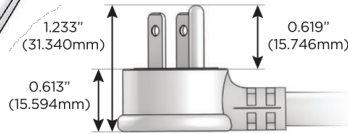

Plug:

Supplied with Low Profile Flat 45° Angle 120 VAC Plug

Optional Standard Straight 120 VAC Plug

Optional Straight 120 VAC Pass-through Plug

- CLEAN, COMPACT DESIGN
- STREAMLINED
- LOW PROFILE
- SIDE-EXITING CORDS
- PLUG & PLAY
- 6' AC CORD & PLUG (FLAT PLUG STANDARD)
- CUSTOMIZABLE CONFIGURATIONS AND FINISHES
- UL LISTED FOR MOUNTING IN FURNITURE
- 15A

M-POWER-4T

AC POWER & DATA CONNECTIVITY SOLUTION

M-POWER-4T-AAM6-BRAAB

Specs:

Modules/Ports:

- A** Tamper Resistant AC Receptacle
- M** Double USB-A (Fast Charging Ports - 18W)
- 6** CAT 6

A M 6

Distributed by