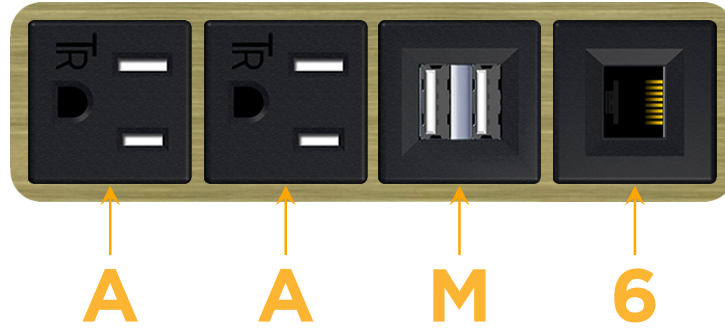

sales@mormax.com

mormax.com

Metro Light & Power's line of power & data solutions offers sophisticated design elements combined with greater ease of installation. Streamlined and low-profile, enhanced by side-exiting cords, our outlets advance the industry with their cutting edge look and feel. We believe flexibility is key, and we provide a variety of mounting options, including the ability to mount in limited spaces. Our outlets are available in many finishes and configurations, in addition to a custom color and finish capability for our clients.

Bezel Finish: **BRASS ANTIQUED (ABS)**

Custom Finishes Available M-POWER-4T-AAM6-BRAAB

Features:

Module/Port Options:

- A** Tamper Resistant AC Receptacle
- E** USB-A & USB-C (20W)
- M** Double USB-A (Fast Charging Ports - 18W)
- H** HDMI
- 6** CAT 6
- 12** RJ 12
- X** Switched AC
- Y** 3-Way Switch (Low Voltage)
- V** USB-C (45W High Speed Charging Port)
- S** USB-C (25W High Speed Charging Port)
- R** Switched AC (Rocker Switch)
- D** Dimmer Switch

Plug:

Supplied with Low Profile Flat 45° Angle 120 VAC Plug

Optional Standard Straight 120 VAC Plug

Optional Straight 120 VAC Pass-through Plug

- CLEAN, COMPACT DESIGN
- STREAMLINED
- LOW PROFILE
- SIDE-EXITING CORDS
- PLUG & PLAY
- 6' AC CORD & PLUG (FLAT PLUG STANDARD)
- CUSTOMIZABLE CONFIGURATIONS AND FINISHES
- UL LISTED FOR MOUNTING IN FURNITURE
- 15A

M-POWER-4T

AC POWER & DATA CONNECTIVITY SOLUTION

M-POWER-4T-AAM6-BRAAB

Specs:

Modules/Ports:

- A** Tamper Resistant AC Receptacle
- M** Double USB-A (Fast Charging Ports - 18W)
- 6** CAT 6

A M 6

Distributed by