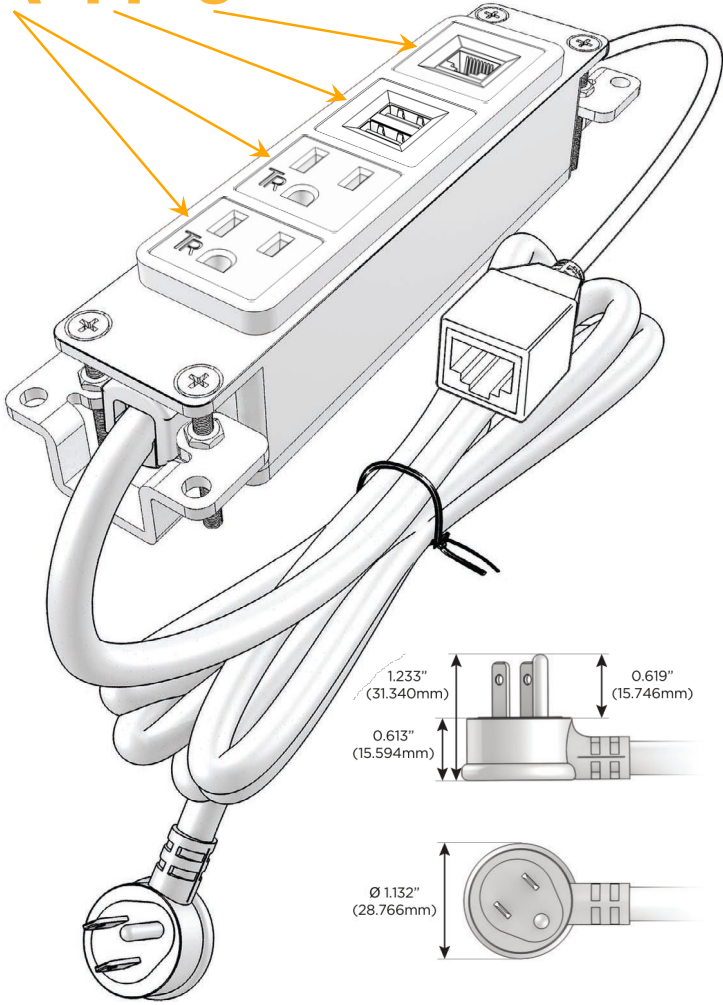

Bezel Finish: **BRASS ANTIQUED (ABS)**

Custom Finishes Available M-POWER-4T-AAM6-BRAAB

Features:

Module/Port Options:

- A** Tamper Resistant AC Receptacle
- E** USB-A & USB-C (20W)
- M** Double USB-A (Fast Charging Ports - 18W)
- H** HDMI
- 6** CAT 6
- 12** RJ 12
- X** Switched AC
- Y** 3-Way Switch (Low Voltage)
- V** USB-C (45W High Speed Charging Port)
- S** USB-C (25W High Speed Charging Port)
- R** Switched AC (Rocker Switch)
- D** Dimmer Switch

Plug:

Supplied with Low Profile Flat 45° Angle 120 VAC Plug

Optional Standard Straight 120 VAC Plug

Optional Straight 120 VAC Pass-through Plug

- CLEAN, COMPACT DESIGN
- STREAMLINED
- LOW PROFILE
- SIDE-EXITING CORDS
- PLUG & PLAY
- 6' AC CORD & PLUG (FLAT PLUG STANDARD)
- CUSTOMIZABLE CONFIGURATIONS AND FINISHES
- UL LISTED FOR MOUNTING IN FURNITURE
- 15A

M-POWER-4T

AC POWER & DATA CONNECTIVITY SOLUTION

M-POWER-4T-AAM6-BRAAB

Specs:

Modules/Ports:

- A** Tamper Resistant AC Receptacle
- M** Double USB-A (Fast Charging Ports - 18W)
- 6** CAT 6

A M 6

Distributed by