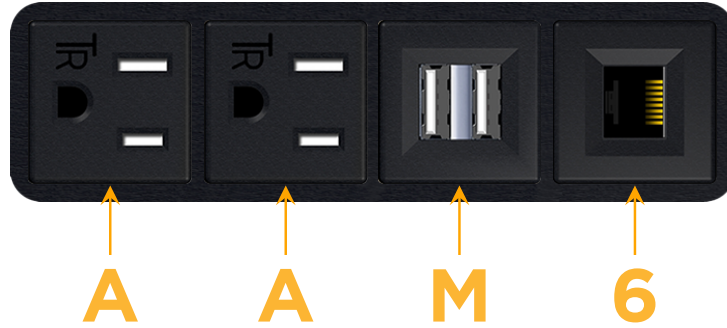

sales@mormax.com

mormax.com

Metro Light & Power's line of power & data solutions offers sophisticated design elements combined with greater ease of installation. Streamlined and low-profile, enhanced by side-exiting cords, our outlets advance the industry with their cutting edge look and feel. We believe flexibility is key, and we provide a variety of mounting options, including the ability to mount in limited spaces. Our outlets are available in many finishes and configurations, in addition to a custom color and finish capability for our clients.

Bezel Finish: **SATIN BLACK (ABS)**

Custom Finishes Available M-POWER-4T-AAM6-B2AB

Features:

Module/Port Options:

- A** Tamper Resistant AC Receptacle
- E** USB-A & USB-C (20W)
- M** Double USB-A (Fast Charging Ports - 18W)
- H** HDMI
- 6** CAT 6
- 12** RJ 12
- X** Switched AC
- Y** 3-Way Switch (Low Voltage)
- V** USB-C (45W High Speed Charging Port)
- S** USB-C (25W High Speed Charging Port)
- R** Switched AC (Rocker Switch)
- D** Dimmer Switch

Plug:

Supplied with Low Profile Flat 45° Angle 120 VAC Plug

Optional Standard Straight 120 VAC Plug

Optional Straight 120 VAC Pass-through Plug

- CLEAN, COMPACT DESIGN
- STREAMLINED
- LOW PROFILE
- SIDE-EXITING CORDS
- PLUG & PLAY
- 6' AC CORD & PLUG (FLAT PLUG STANDARD)
- CUSTOMIZABLE CONFIGURATIONS AND FINISHES
- UL LISTED FOR MOUNTING IN FURNITURE
- 15A

M-POWER-4T

AC POWER & DATA CONNECTIVITY SOLUTION

M-POWER-4T-AAM6-B2AB

Specs:

Modules/Ports:

- A** Tamper Resistant AC Receptacle
- M** Double USB-A (Fast Charging Ports - 18W)
- 6** CAT 6

A M 6

Distributed by