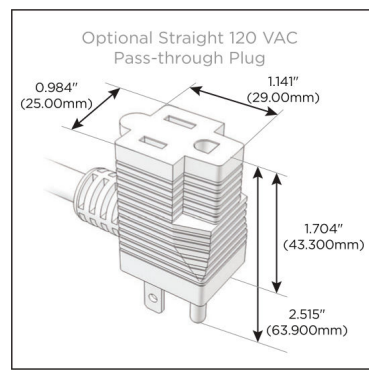

Plug:

Supplied with Low Profile Flat 45° Angle 120 VAC Plug

Optional Standard Straight 120 VAC Plug

Optional Straight 120 VAC Pass-through Plug

- CLEAN, COMPACT DESIGN
- STREAMLINED
- LOW PROFILE
- SIDE-EXITING CORDS
- PLUG & PLAY
- 6' AC CORD & PLUG (FLAT PLUG STANDARD)
- CUSTOMIZABLE CONFIGURATIONS AND FINISHES
- UL LISTED FOR MOUNTING IN FURNITURE
- 15A

M-POWER-4T

AC POWER & DATA CONNECTIVITY SOLUTION

M-POWER-4T-AAM6-B2AB

Specs:

Modules/Ports:

- A** Tamper Resistant AC Receptacle
- M** Double USB-A (Fast Charging Ports - 18W)
- 6** CAT 6

A M 6

Distributed by