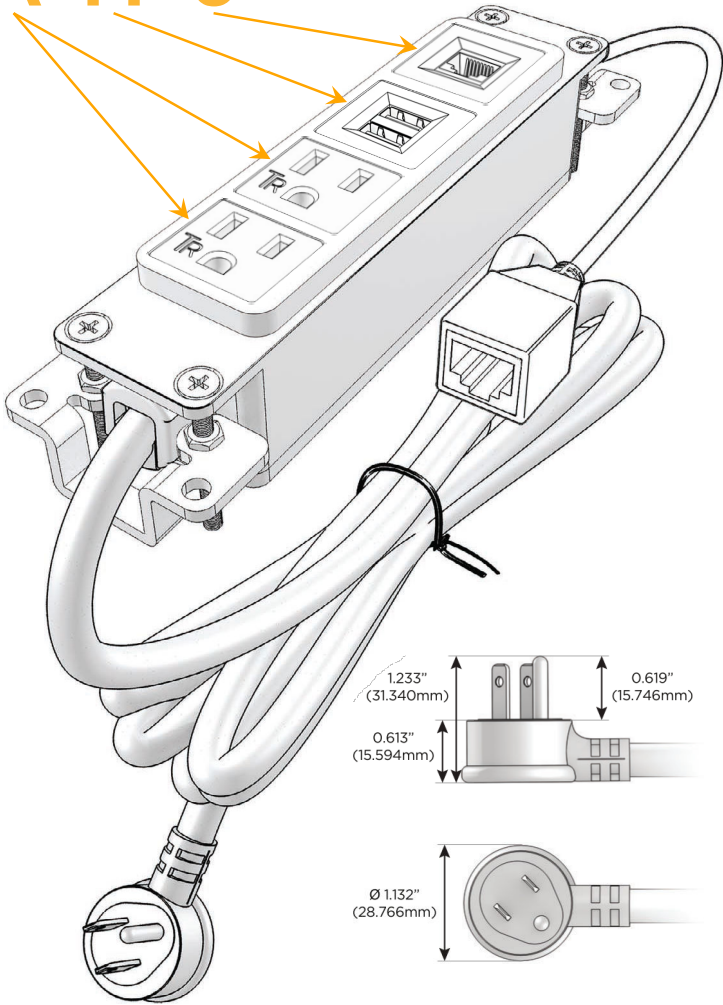

Bezel Finish: **SATIN BLACK (ABS)**

Custom Finishes Available M-POWER-4T-AAM6-B2AB

Features:

Module/Port Options:

- A** Tamper Resistant AC Receptacle
- E** USB-A & USB-C (20W)
- M** Double USB-A (Fast Charging Ports - 18W)
- H** HDMI
- 6** CAT 6
- 12** RJ 12
- X** Switched AC
- Y** 3-Way Switch (Low Voltage)
- V** USB-C (45W High Speed Charging Port)
- S** USB-C (25W High Speed Charging Port)
- R** Switched AC (Rocker Switch)
- D** Dimmer Switch

Plug:

Supplied with Low Profile Flat 45° Angle 120 VAC Plug

Optional Standard Straight 120 VAC Plug

Optional Straight 120 VAC Pass-through Plug

- CLEAN, COMPACT DESIGN
- STREAMLINED
- LOW PROFILE
- SIDE-EXITING CORDS
- PLUG & PLAY
- 6' AC CORD & PLUG (FLAT PLUG STANDARD)
- CUSTOMIZABLE CONFIGURATIONS AND FINISHES
- UL LISTED FOR MOUNTING IN FURNITURE
- 15A

M-POWER-4T

AC POWER & DATA CONNECTIVITY SOLUTION

M-POWER-4T-AAM6-B2AB

Specs:

Modules/Ports:

- A** Tamper Resistant AC Receptacle
- M** Double USB-A (Fast Charging Ports - 18W)
- 6** CAT 6

A M 6

Distributed by