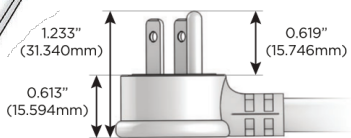

M-POWER-4T

AC POWER & DATA CONNECTIVITY SOLUTION

M-POWER-4T-AAM6-B2AB

Specs:

Modules/Ports:

- A** Tamper Resistant AC Receptacle
- M** Double USB-A (Fast Charging Ports - 18W)
- 6** CAT 6

A M 6

Distributed by