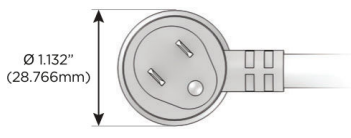

Plug:

Supplied with Low Profile Flat 45° Angle 120 VAC Plug

Optional Standard Straight 120 VAC Plug

Optional Straight 120 VAC Pass-through Plug

- CLEAN, COMPACT DESIGN
- STREAMLINED
- LOW PROFILE
- SIDE-EXITING CORDS
- PLUG & PLAY
- 6' AC CORD & PLUG (FLAT PLUG STANDARD)
- CUSTOMIZABLE CONFIGURATIONS AND FINISHES
- UL LISTED FOR MOUNTING IN FURNITURE
- 15A

M-POWER-4T

AC POWER & DATA CONNECTIVITY SOLUTION

M-POWER-4T-AAM6-B2AB

Specs:

Modules/Ports:

- A** Tamper Resistant AC Receptacle
- M** Double USB-A (Fast Charging Ports - 18W)
- 6** CAT 6

A M 6

Distributed by