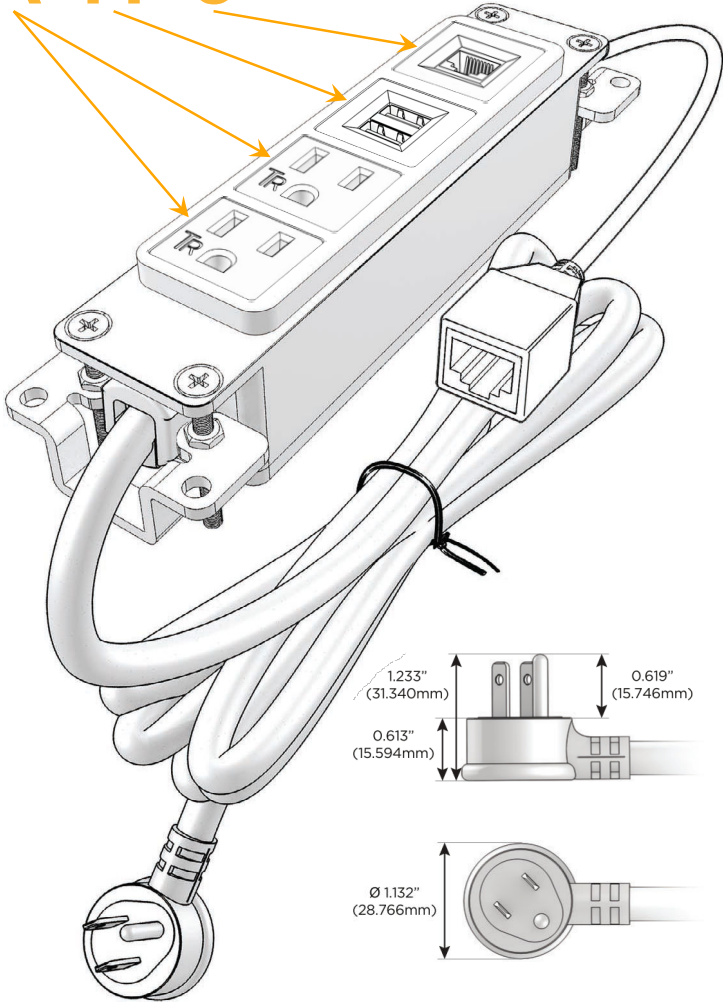

M-POWER-4T

AC POWER & DATA CONNECTIVITY SOLUTION

M-POWER-4T-AAM6-APAB

Specs:

Modules/Ports:

- **A** Tamper Resistant AC Receptacle
- **M** Double USB-A (Fast Charging Ports - 18W)
- **6** CAT 6

A M 6