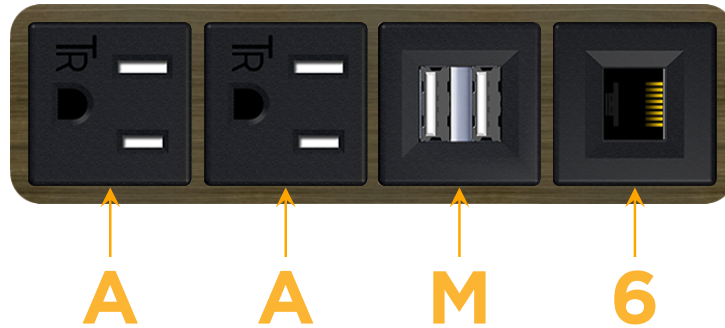

M-POWER-4T

AC POWER & DATA CONNECTIVITY SOLUTION

M-POWER-4T-AAM6-APAB

Distributed by

Mormax Company, Inc.

8 Westchester Plaza

Elmsford, NY 10523

914-699-0101

sales@mormax.com

mormax.com

Metro Light & Power's line of power & data solutions offers sophisticated design elements combined with greater ease of installation. Streamlined and low-profile, enhanced by side-exiting cords, our outlets advance the industry with their cutting edge look and feel. We believe flexibility is key, and we provide a variety of mounting options, including the ability to mount in limited spaces. Our outlets are available in many finishes and configurations, in addition to a custom color and finish capability for our clients.

Bezel Finish: **SPECIAL ANTIQUE BRONZE (ABS)**

Custom Finishes Available M-POWER-4T-AAM6-APAB

Features:

Module/Port Options:

- **A** Tamper Resistant AC Receptacle
- **E** USB-A & USB-C (20W)
- **M** Double USB-A (Fast Charging Ports - 18W)
- **H** HDMI
- **6** CAT 6
- **12** RJ 12
- **X** Switched AC
- **Y** 3-Way Switch (Low Voltage)
- **V** USB-C (45W High Speed Charging Port)
- **S** USB-C (25W High Speed Charging Port)
- **R** Switched AC (Rocker Switch)
- **D** Dimmer Switch

Plug:

Supplied with Low Profile Flat 45° Angle 120 VAC Plug

Optional Standard Straight 120 VAC Plug

Optional Straight 120 VAC Pass-through Plug

- CLEAN, COMPACT DESIGN
- STREAMLINED
- LOW PROFILE
- SIDE-EXITING CORDS
- PLUG & PLAY
- 6' AC CORD & PLUG (FLAT PLUG STANDARD)
- CUSTOMIZABLE CONFIGURATIONS AND FINISHES
- UL LISTED FOR MOUNTING IN FURNITURE
- 15A