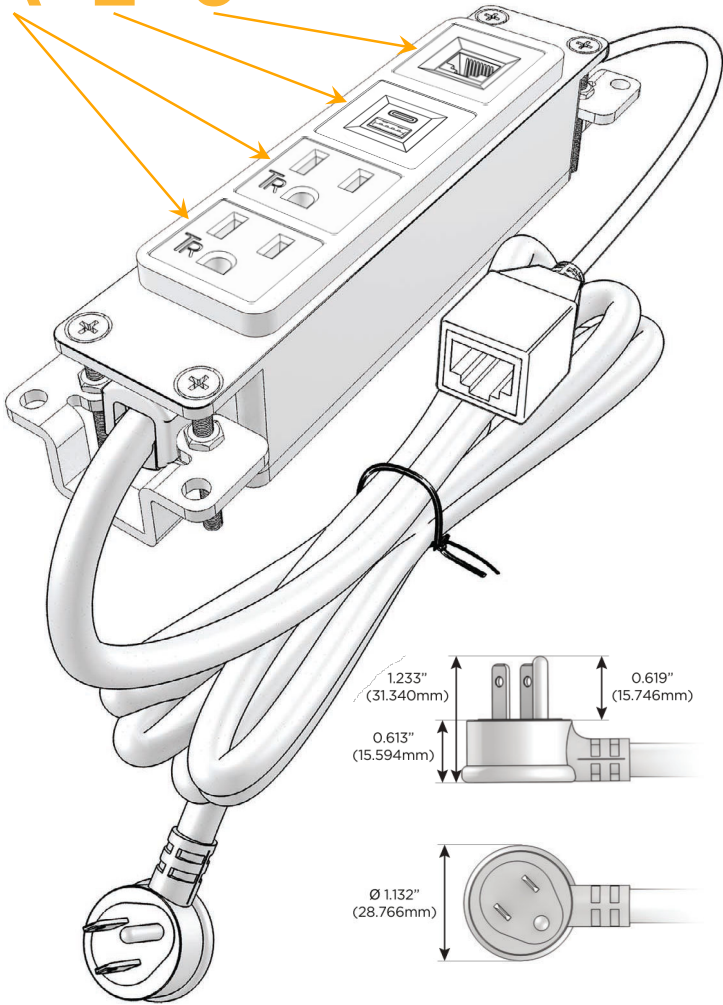

Bezel Finish: **WHITE (ABS)**

Custom Finishes Available M-POWER-4T-AAE6-WAB

Features:

Module/Port Options:

- A** Tamper Resistant AC Receptacle
- E** USB-A & USB-C (20W)
- M** Double USB-A (Fast Charging Ports - 18W)
- H** HDMI
- 6** CAT 6
- 12** RJ 12
- X** Switched AC
- Y** 3-Way Switch (Low Voltage)
- V** USB-C (45W High Speed Charging Port)
- S** USB-C (25W High Speed Charging Port)
- R** Switched AC (Rocker Switch)
- D** Dimmer Switch

Plug:

Supplied with Low Profile Flat 45° Angle 120 VAC Plug

Optional Standard Straight 120 VAC Plug

Optional Straight 120 VAC Pass-through Plug

- CLEAN, COMPACT DESIGN
- STREAMLINED
- LOW PROFILE
- SIDE-EXITING CORDS
- PLUG & PLAY
- 6' AC CORD & PLUG (FLAT PLUG STANDARD)
- CUSTOMIZABLE CONFIGURATIONS AND FINISHES
- UL LISTED FOR MOUNTING IN FURNITURE
- 15A

M-POWER-4T

AC POWER & DATA CONNECTIVITY SOLUTION

M-POWER-4T-AAE6-WAB

Specs:

Modules/Ports:

- A** Tamper Resistant AC Receptacle
- E** USB-A & USB-C (20W)
- 6** CAT 6

A E 6

Distributed by