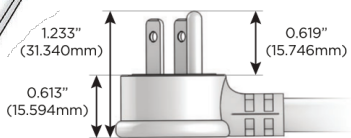

M-POWER-4T

AC POWER & DATA CONNECTIVITY SOLUTION

M-POWER-4T-AAE6-WAB

Specs:

Modules/Ports:

- A** Tamper Resistant AC Receptacle
- E** USB-A & USB-C (20W)
- 6** CAT 6

A E 6

Distributed by