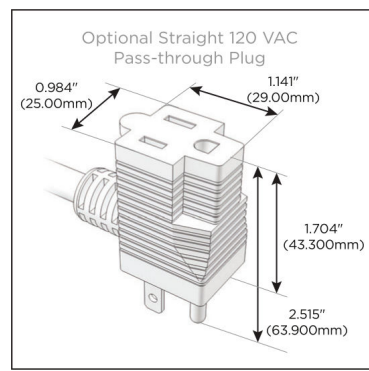

Plug:

Supplied with Low Profile Flat 45° Angle 120 VAC Plug

Optional Standard Straight 120 VAC Plug

Optional Straight 120 VAC Pass-through Plug

- CLEAN, COMPACT DESIGN
- STREAMLINED
- LOW PROFILE
- SIDE-EXITING CORDS
- PLUG & PLAY
- 6' AC CORD & PLUG (FLAT PLUG STANDARD)
- CUSTOMIZABLE CONFIGURATIONS AND FINISHES
- UL LISTED FOR MOUNTING IN FURNITURE
- 15A

M-POWER-4T

AC POWER & DATA CONNECTIVITY SOLUTION

M-POWER-4T-AAE6-WAB

Specs:

Modules/Ports:

- A** Tamper Resistant AC Receptacle
- E** USB-A & USB-C (20W)
- 6** CAT 6

A E 6

Distributed by