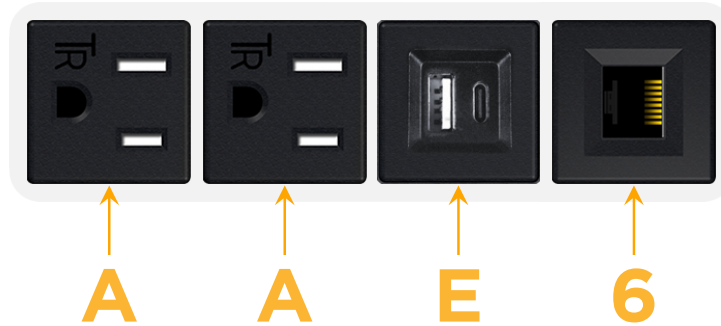

sales@mormax.com

mormax.com

Metro Light & Power's line of power & data solutions offers sophisticated design elements combined with greater ease of installation. Streamlined and low-profile, enhanced by side-exiting cords, our outlets advance the industry with their cutting edge look and feel. We believe flexibility is key, and we provide a variety of mounting options, including the ability to mount in limited spaces. Our outlets are available in many finishes and configurations, in addition to a custom color and finish capability for our clients.

Bezel Finish: **WHITE (ABS)**

Custom Finishes Available M-POWER-4T-AAE6-WAB

Features:

Module/Port Options:

- A** Tamper Resistant AC Receptacle
- E** USB-A & USB-C (20W)
- M** Double USB-A (Fast Charging Ports - 18W)
- H** HDMI
- 6** CAT 6
- 12** RJ 12
- X** Switched AC
- Y** 3-Way Switch (Low Voltage)
- V** USB-C (45W High Speed Charging Port)
- S** USB-C (25W High Speed Charging Port)
- R** Switched AC (Rocker Switch)
- D** Dimmer Switch

Plug:

Supplied with Low Profile Flat 45° Angle 120 VAC Plug

Optional Standard Straight 120 VAC Plug

Optional Straight 120 VAC Pass-through Plug

- CLEAN, COMPACT DESIGN
- STREAMLINED
- LOW PROFILE
- SIDE-EXITING CORDS
- PLUG & PLAY
- 6' AC CORD & PLUG (FLAT PLUG STANDARD)
- CUSTOMIZABLE CONFIGURATIONS AND FINISHES
- UL LISTED FOR MOUNTING IN FURNITURE
- 15A

M-POWER-4T

AC POWER & DATA CONNECTIVITY SOLUTION

M-POWER-4T-AAE6-WAB

Specs:

Modules/Ports:

- A** Tamper Resistant AC Receptacle
- E** USB-A & USB-C (20W)
- 6** CAT 6

A E 6

Distributed by