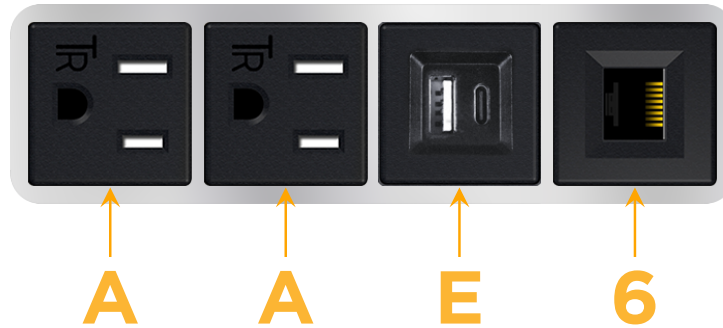

sales@mormax.com

mormax.com

Metro Light & Power's line of power & data solutions offers sophisticated design elements combined with greater ease of installation. Streamlined and low-profile, enhanced by side-exiting cords, our outlets advance the industry with their cutting edge look and feel. We believe flexibility is key, and we provide a variety of mounting options, including the ability to mount in limited spaces. Our outlets are available in many finishes and configurations, in addition to a custom color and finish capability for our clients.

Bezel Finish: **STAINLESS STEEL MIRROR FINISH**

Custom Finishes Available M-POWER-4T-AAE6-SS8B

Features:

Module/Port Options:

- A** Tamper Resistant AC Receptacle
- E** USB-A & USB-C (20W)
- M** Double USB-A (Fast Charging Ports - 18W)
- H** HDMI
- 6** CAT 6
- 12** RJ 12
- X** Switched AC
- Y** 3-Way Switch (Low Voltage)
- V** USB-C (45W High Speed Charging Port)
- S** USB-C (25W High Speed Charging Port)
- R** Switched AC (Rocker Switch)
- D** Dimmer Switch

Plug:

Supplied with Low Profile Flat 45° Angle 120 VAC Plug

Optional Standard Straight 120 VAC Plug

Optional Straight 120 VAC Pass-through Plug

- CLEAN, COMPACT DESIGN
- STREAMLINED
- LOW PROFILE
- SIDE-EXITING CORDS
- PLUG & PLAY
- 6' AC CORD & PLUG (FLAT PLUG STANDARD)
- CUSTOMIZABLE CONFIGURATIONS AND FINISHES
- UL LISTED FOR MOUNTING IN FURNITURE
- 15A

M-POWER-4T

AC POWER & DATA CONNECTIVITY SOLUTION

M-POWER-4T-AAE6-SS8B

Specs:

Modules/Ports:

- A** Tamper Resistant AC Receptacle
- E** USB-A & USB-C (20W)
- 6** CAT 6

A E 6

Distributed by