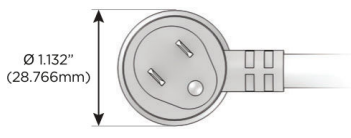

Plug:

Supplied with Low Profile Flat 45° Angle 120 VAC Plug

Optional Standard Straight 120 VAC Plug

Optional Straight 120 VAC Pass-through Plug

- CLEAN, COMPACT DESIGN
- STREAMLINED
- LOW PROFILE
- SIDE-EXITING CORDS
- PLUG & PLAY
- 6' AC CORD & PLUG (FLAT PLUG STANDARD)
- CUSTOMIZABLE CONFIGURATIONS AND FINISHES
- UL LISTED FOR MOUNTING IN FURNITURE
- 15A

M-POWER-4T

AC POWER & DATA CONNECTIVITY SOLUTION

M-POWER-4T-AAE6-SS8B

Specs:

Modules/Ports:

- A** Tamper Resistant AC Receptacle
- E** USB-A & USB-C (20W)
- 6** CAT 6

A E 6

Distributed by