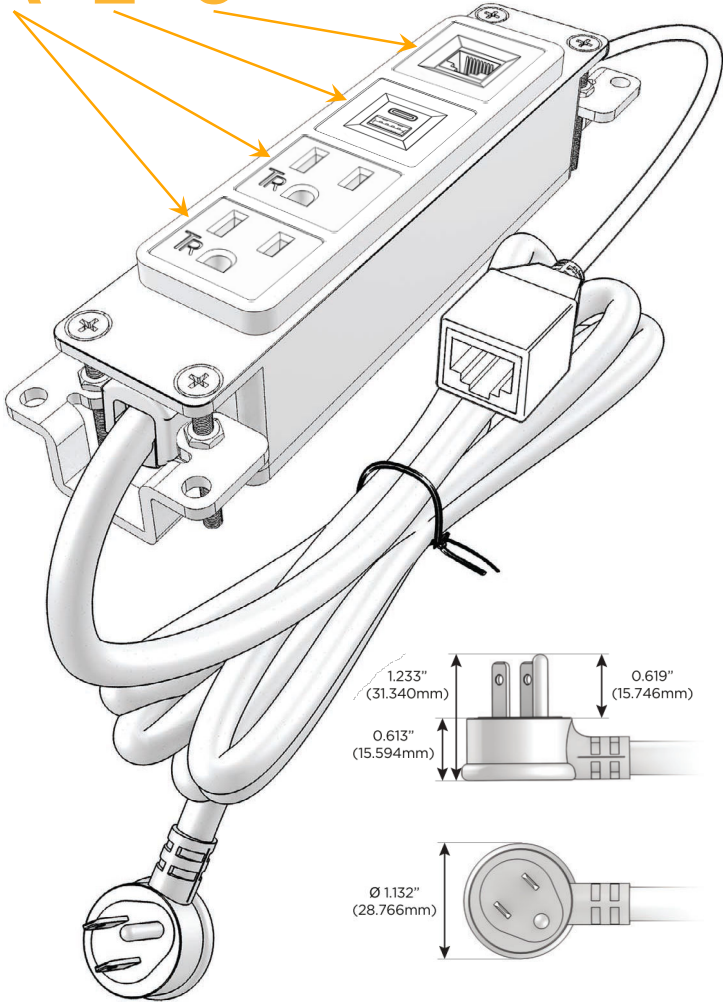

Bezel Finish: **STAINLESS STEEL MIRROR FINISH**

Custom Finishes Available M-POWER-4T-AAE6-SS8B

Features:

Module/Port Options:

- A** Tamper Resistant AC Receptacle
- E** USB-A & USB-C (20W)
- M** Double USB-A (Fast Charging Ports - 18W)
- H** HDMI
- 6** CAT 6
- 12** RJ 12
- X** Switched AC
- Y** 3-Way Switch (Low Voltage)
- V** USB-C (45W High Speed Charging Port)
- S** USB-C (25W High Speed Charging Port)
- R** Switched AC (Rocker Switch)
- D** Dimmer Switch

Plug:

Supplied with Low Profile Flat 45° Angle 120 VAC Plug

Optional Standard Straight 120 VAC Plug

Optional Straight 120 VAC Pass-through Plug

- CLEAN, COMPACT DESIGN
- STREAMLINED
- LOW PROFILE
- SIDE-EXITING CORDS
- PLUG & PLAY
- 6' AC CORD & PLUG (FLAT PLUG STANDARD)
- CUSTOMIZABLE CONFIGURATIONS AND FINISHES
- UL LISTED FOR MOUNTING IN FURNITURE
- 15A

M-POWER-4T

AC POWER & DATA CONNECTIVITY SOLUTION

M-POWER-4T-AAE6-SS8B

Specs:

Modules/Ports:

- A** Tamper Resistant AC Receptacle
- E** USB-A & USB-C (20W)
- 6** CAT 6

A E 6

Distributed by