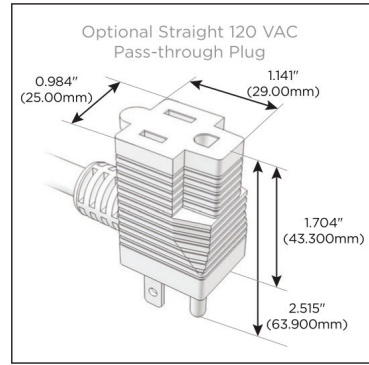

Plug:

Supplied with Low Profile Flat 45° Angle 120 VAC Plug

Optional Standard Straight 120 VAC Plug

Optional Straight 120 VAC Pass-through Plug

- CLEAN, COMPACT DESIGN
- STREAMLINED
- LOW PROFILE
- SIDE-EXITING CORDS
- PLUG & PLAY
- 6' AC CORD & PLUG (FLAT PLUG STANDARD)
- CUSTOMIZABLE CONFIGURATIONS AND FINISHES
- UL LISTED FOR MOUNTING IN FURNITURE
- 15A

M-POWER-4T

AC POWER & DATA CONNECTIVITY SOLUTION

M-POWER-4T-AAE6-SS8B

Specs:

Modules/Ports:

- A** Tamper Resistant AC Receptacle
- E** USB-A & USB-C (20W)
- 6** CAT 6

A E 6

Distributed by