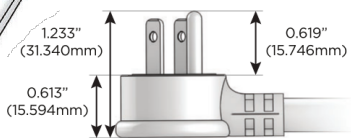

M-POWER-4T

AC POWER & DATA CONNECTIVITY SOLUTION

M-POWER-4T-AAE6-SS8B

Specs:

Modules/Ports:

- A** Tamper Resistant AC Receptacle
- E** USB-A & USB-C (20W)
- 6** CAT 6

A E 6

Distributed by