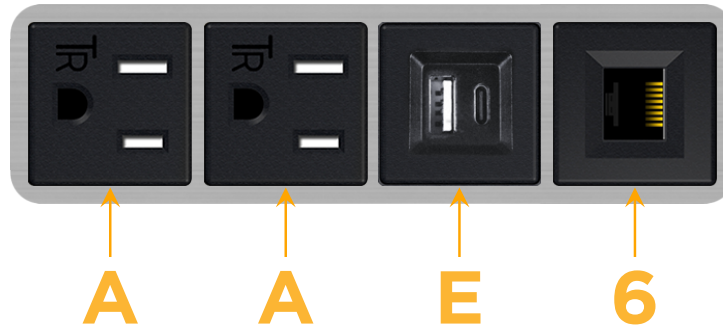

M-POWER-4T

AC POWER & DATA CONNECTIVITY SOLUTION

M-POWER-4T-AAE6-SS4AB

Distributed by

Mormax Company, Inc.

8 Westchester Plaza

Elmsford, NY 10523

914-699-0101

sales@mormax.com

mormax.com

Metro Light & Power's line of power & data solutions offers sophisticated design elements combined with greater ease of installation. Streamlined and low-profile, enhanced by side-exiting cords, our outlets advance the industry with their cutting edge look and feel. We believe flexibility is key, and we provide a variety of mounting options, including the ability to mount in limited spaces. Our outlets are available in many finishes and configurations, in addition to a custom color and finish capability for our clients.

Bezel Finish: **BRUSHED STAINLESS (ABS)**

Custom Finishes Available M-POWER-4T-AAE6-SS4AB

Features:

Module/Port Options:

- **A** Tamper Resistant AC Receptacle
- **E** USB-A & USB-C (20W)
- **M** Double USB-A (Fast Charging Ports - 18W)
- **H** HDMI
- **6** CAT 6
- **12** RJ 12
- **X** Switched AC
- **Y** 3-Way Switch (Low Voltage)
- **V** USB-C (45W High Speed Charging Port)
- **S** USB-C (25W High Speed Charging Port)
- **R** Switched AC (Rocker Switch)
- **D** Dimmer Switch

Plug:

Supplied with Low Profile Flat 45° Angle 120 VAC Plug

Optional Standard Straight 120 VAC Plug

Optional Straight 120 VAC Pass-through Plug

- CLEAN, COMPACT DESIGN
- STREAMLINED
- LOW PROFILE
- SIDE-EXITING CORDS
- PLUG & PLAY
- 6' AC CORD & PLUG (FLAT PLUG STANDARD)
- CUSTOMIZABLE CONFIGURATIONS AND FINISHES
- UL LISTED FOR MOUNTING IN FURNITURE
- 15A