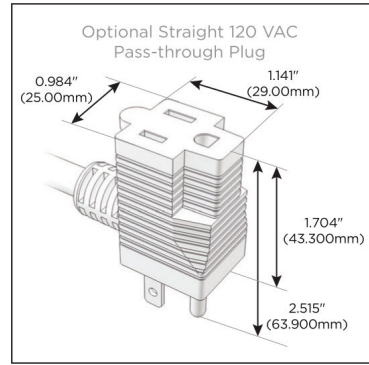

### Module/Port Options:

- A** Tamper Resistant AC Receptacle
- E** USB-A & USB-C (20W)
- M** Double USB-A (Fast Charging Ports - 18W)
- H** HDMI
- 6** CAT 6
- 12** RJ 12
- X** Switched AC
- Y** 3-Way Switch (Low Voltage)
- V** USB-C (45W High Speed Charging Port)
- S** USB-C (25W High Speed Charging Port)
- R** Switched AC (Rocker Switch)
- D** Dimmer Switch

### Plug:

Supplied with Low Profile Flat 45° Angle 120 VAC Plug

Optional Standard Straight 120 VAC Plug

Optional Straight 120 VAC Pass-through Plug

- CLEAN, COMPACT DESIGN
- STREAMLINED
- LOW PROFILE
- SIDE-EXITING CORDS
- PLUG & PLAY
- 6' AC CORD & PLUG (FLAT PLUG STANDARD)
- CUSTOMIZABLE CONFIGURATIONS AND FINISHES
- UL LISTED FOR MOUNTING IN FURNITURE
- 15A

# M-POWER-4T

AC POWER & DATA CONNECTIVITY SOLUTION

M-POWER-4T-AAE6-SS4AB

Specs:

**Modules/Ports:**

- A** Tamper Resistant AC Receptacle
- E** USB-A & USB-C (20W)
- 6** CAT 6

**A E 6**

Distributed by