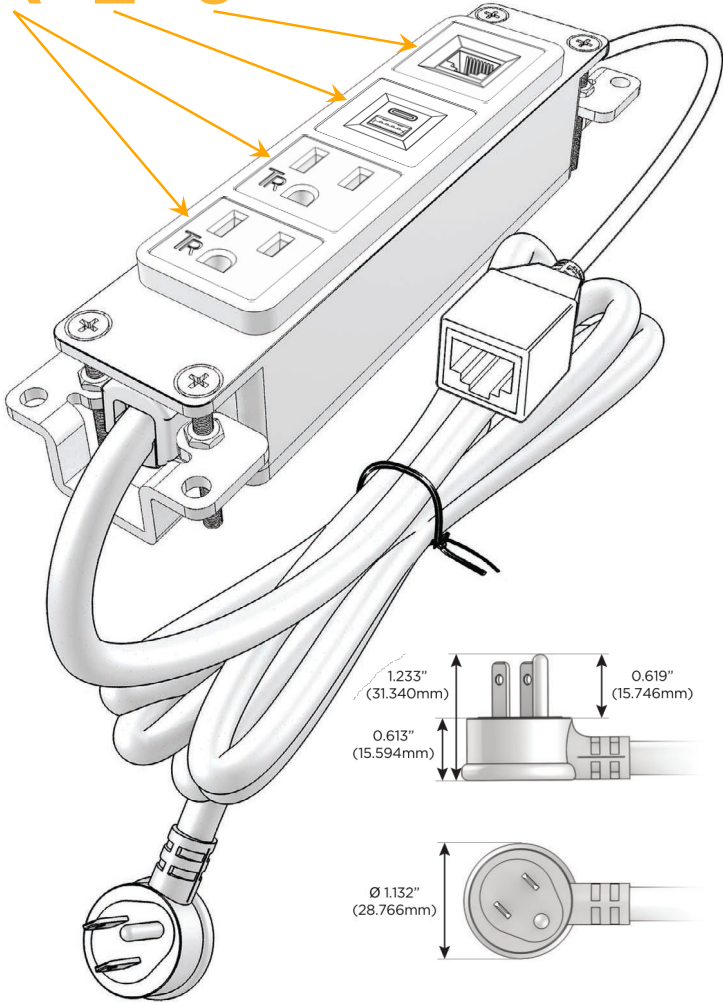

### Module/Port Options:

- A** Tamper Resistant AC Receptacle
- E** USB-A & USB-C (20W)
- M** Double USB-A (Fast Charging Ports - 18W)
- H** HDMI
- 6** CAT 6
- 12** RJ 12
- X** Switched AC
- Y** 3-Way Switch (Low Voltage)
- V** USB-C (45W High Speed Charging Port)
- S** USB-C (25W High Speed Charging Port)
- R** Switched AC (Rocker Switch)
- D** Dimmer Switch

### Plug:

Supplied with Low Profile Flat 45° Angle 120 VAC Plug

Optional Standard Straight 120 VAC Plug

Optional Straight 120 VAC Pass-through Plug

- CLEAN, COMPACT DESIGN
- STREAMLINED
- LOW PROFILE
- SIDE-EXITING CORDS
- PLUG & PLAY
- 6' AC CORD & PLUG (FLAT PLUG STANDARD)
- CUSTOMIZABLE CONFIGURATIONS AND FINISHES
- UL LISTED FOR MOUNTING IN FURNITURE
- 15A

# M-POWER-4T

AC POWER & DATA CONNECTIVITY SOLUTION

M-POWER-4T-AAE6-SS4AB

Specs:

**Modules/Ports:**

- A** Tamper Resistant AC Receptacle
- E** USB-A & USB-C (20W)
- 6** CAT 6

**A E 6**

Distributed by