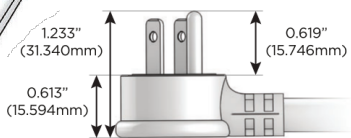

### Plug:

Supplied with Low Profile Flat 45° Angle 120 VAC Plug

Optional Standard Straight 120 VAC Plug

Optional Straight 120 VAC Pass-through Plug

- CLEAN, COMPACT DESIGN
- STREAMLINED
- LOW PROFILE
- SIDE-EXITING CORDS
- PLUG & PLAY
- 6' AC CORD & PLUG (FLAT PLUG STANDARD)
- CUSTOMIZABLE CONFIGURATIONS AND FINISHES
- UL LISTED FOR MOUNTING IN FURNITURE
- 15A

# M-POWER-4T

AC POWER & DATA CONNECTIVITY SOLUTION

M-POWER-4T-AAE6-SS4AB

Specs:

**Modules/Ports:**

- A** Tamper Resistant AC Receptacle
- E** USB-A & USB-C (20W)
- 6** CAT 6

**A E 6**

Distributed by