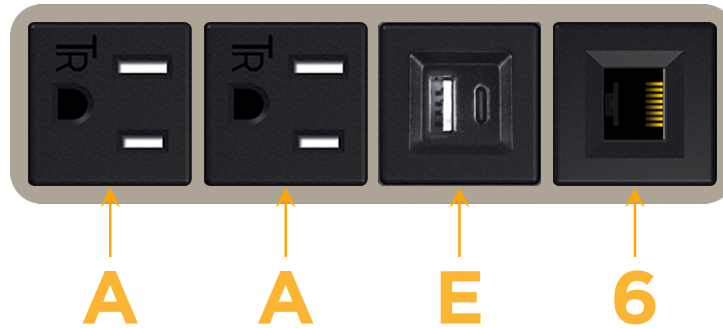

sales@mormax.com

mormax.com

Metro Light & Power's line of power & data solutions offers sophisticated design elements combined with greater ease of installation. Streamlined and low-profile, enhanced by side-exiting cords, our outlets advance the industry with their cutting edge look and feel. We believe flexibility is key, and we provide a variety of mounting options, including the ability to mount in limited spaces. Our outlets are available in many finishes and configurations, in addition to a custom color and finish capability for our clients.

Bezel Finish: **SATIN NICKEL (ABS)**

Custom Finishes Available M-POWER-4T-AAE6-SAB

Features:

Module/Port Options:

- A** Tamper Resistant AC Receptacle
- E** USB-A & USB-C (20W)
- M** Double USB-A (Fast Charging Ports - 18W)
- H** HDMI
- 6** CAT 6
- 12** RJ 12
- X** Switched AC
- Y** 3-Way Switch (Low Voltage)
- V** USB-C (45W High Speed Charging Port)
- S** USB-C (25W High Speed Charging Port)
- R** Switched AC (Rocker Switch)
- D** Dimmer Switch

Plug:

Supplied with Low Profile Flat 45° Angle 120 VAC Plug

Optional Standard Straight 120 VAC Plug

Optional Straight 120 VAC Pass-through Plug

- CLEAN, COMPACT DESIGN
- STREAMLINED
- LOW PROFILE
- SIDE-EXITING CORDS
- PLUG & PLAY
- 6' AC CORD & PLUG (FLAT PLUG STANDARD)
- CUSTOMIZABLE CONFIGURATIONS AND FINISHES
- UL LISTED FOR MOUNTING IN FURNITURE
- 15A

M-POWER-4T

AC POWER & DATA CONNECTIVITY SOLUTION

M-POWER-4T-AAE6-SAB

Specs:

Modules/Ports:

- A** Tamper Resistant AC Receptacle
- E** USB-A & USB-C (20W)
- 6** CAT 6

A E 6

Distributed by