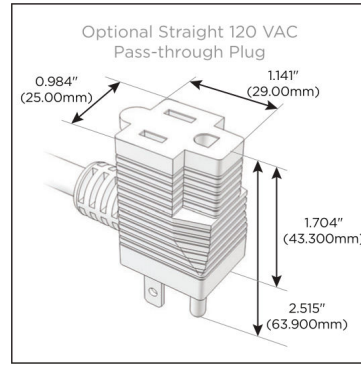

Plug:

Supplied with Low Profile Flat 45° Angle 120 VAC Plug

Optional Standard Straight 120 VAC Plug

Optional Straight 120 VAC Pass-through Plug

- CLEAN, COMPACT DESIGN
- STREAMLINED
- LOW PROFILE
- SIDE-EXITING CORDS
- PLUG & PLAY
- 6' AC CORD & PLUG (FLAT PLUG STANDARD)
- CUSTOMIZABLE CONFIGURATIONS AND FINISHES
- UL LISTED FOR MOUNTING IN FURNITURE
- 15A

M-POWER-4T

AC POWER & DATA CONNECTIVITY SOLUTION

M-POWER-4T-AAE6-SAB

Specs:

Modules/Ports:

- A** Tamper Resistant AC Receptacle
- E** USB-A & USB-C (20W)
- 6** CAT 6

A E 6

Distributed by