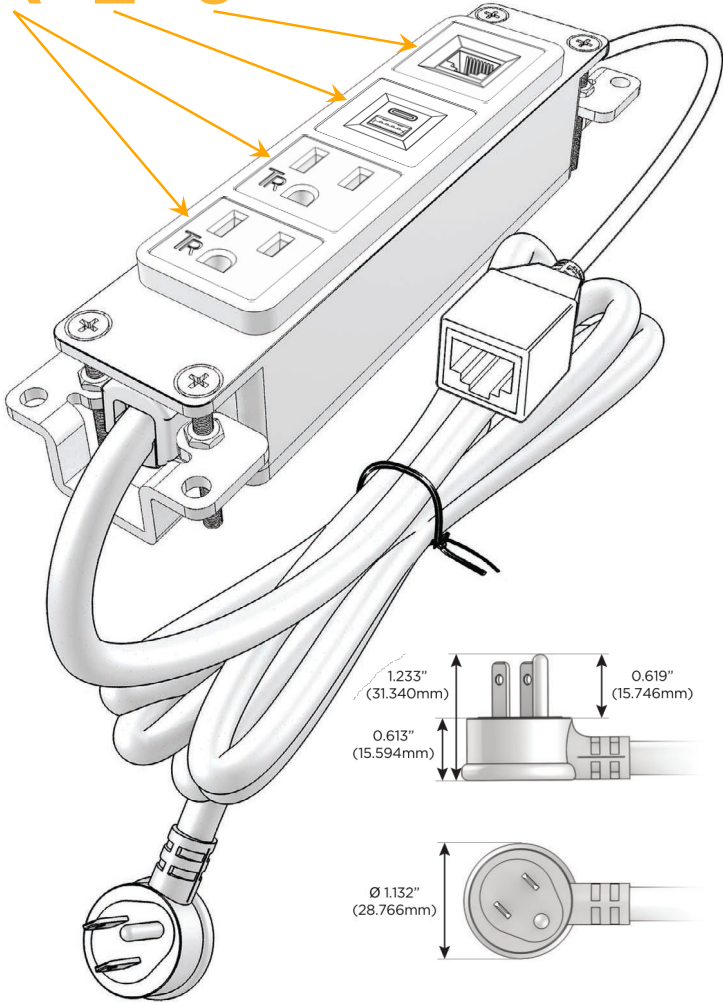

Bezel Finish: **SATIN NICKEL (ABS)**

Custom Finishes Available M-POWER-4T-AAE6-SAB

Features:

Module/Port Options:

- A** Tamper Resistant AC Receptacle
- E** USB-A & USB-C (20W)
- M** Double USB-A (Fast Charging Ports - 18W)
- H** HDMI
- 6** CAT 6
- 12** RJ 12
- X** Switched AC
- Y** 3-Way Switch (Low Voltage)
- V** USB-C (45W High Speed Charging Port)
- S** USB-C (25W High Speed Charging Port)
- R** Switched AC (Rocker Switch)
- D** Dimmer Switch

Plug:

Supplied with Low Profile Flat 45° Angle 120 VAC Plug

Optional Standard Straight 120 VAC Plug

Optional Straight 120 VAC Pass-through Plug

- CLEAN, COMPACT DESIGN
- STREAMLINED
- LOW PROFILE
- SIDE-EXITING CORDS
- PLUG & PLAY
- 6' AC CORD & PLUG (FLAT PLUG STANDARD)
- CUSTOMIZABLE CONFIGURATIONS AND FINISHES
- UL LISTED FOR MOUNTING IN FURNITURE
- 15A

M-POWER-4T

AC POWER & DATA CONNECTIVITY SOLUTION

M-POWER-4T-AAE6-SAB

Specs:

Modules/Ports:

- A** Tamper Resistant AC Receptacle
- E** USB-A & USB-C (20W)
- 6** CAT 6

A E 6

Distributed by