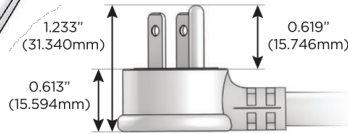

Plug:

Supplied with Low Profile Flat 45° Angle 120 VAC Plug

Optional Standard Straight 120 VAC Plug

Optional Straight 120 VAC Pass-through Plug

- CLEAN, COMPACT DESIGN
- STREAMLINED
- LOW PROFILE
- SIDE-EXITING CORDS
- PLUG & PLAY
- 6' AC CORD & PLUG (FLAT PLUG STANDARD)
- CUSTOMIZABLE CONFIGURATIONS AND FINISHES
- UL LISTED FOR MOUNTING IN FURNITURE
- 15A

M-POWER-4T

AC POWER & DATA CONNECTIVITY SOLUTION

M-POWER-4T-AAE6-SAB

Specs:

Modules/Ports:

- A** Tamper Resistant AC Receptacle
- E** USB-A & USB-C (20W)
- 6** CAT 6

A E 6

Distributed by