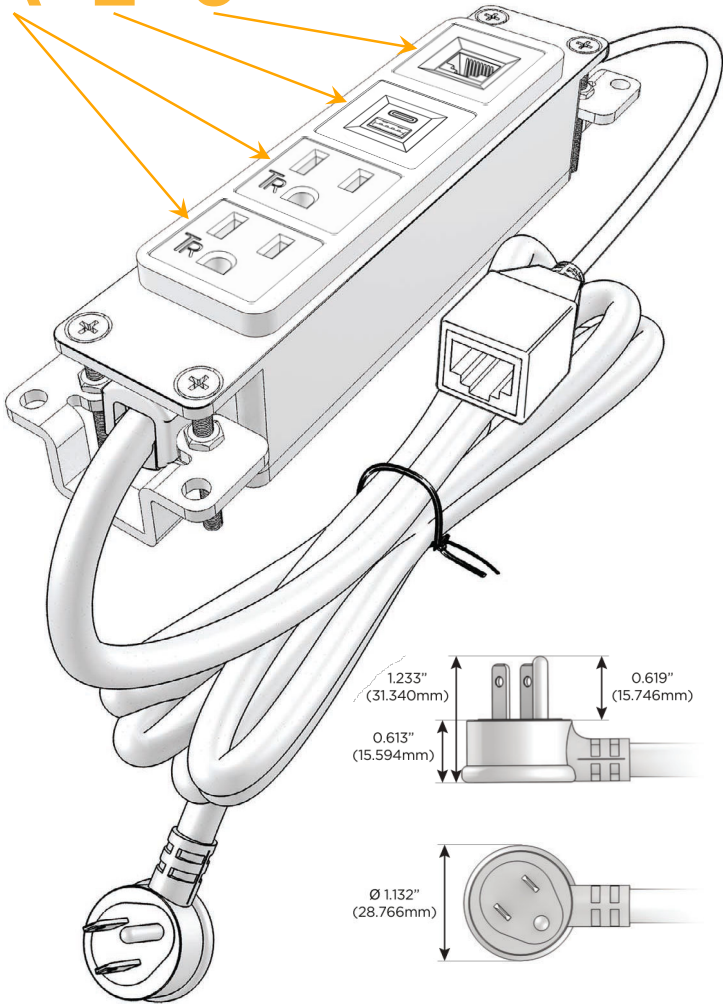

Bezel Finish: **GUNMETAL (ABS)**

Custom Finishes Available M-POWER-4T-AAE6-S3AB

Features:

Module/Port Options:

- A** Tamper Resistant AC Receptacle
- E** USB-A & USB-C (20W)
- M** Double USB-A (Fast Charging Ports - 18W)
- H** HDMI
- 6** CAT 6
- 12** RJ 12
- X** Switched AC
- Y** 3-Way Switch (Low Voltage)
- V** USB-C (45W High Speed Charging Port)
- S** USB-C (25W High Speed Charging Port)
- R** Switched AC (Rocker Switch)
- D** Dimmer Switch

Plug:

Supplied with Low Profile Flat 45° Angle 120 VAC Plug

Optional Standard Straight 120 VAC Plug

Optional Straight 120 VAC Pass-through Plug

- CLEAN, COMPACT DESIGN
- STREAMLINED
- LOW PROFILE
- SIDE-EXITING CORDS
- PLUG & PLAY
- 6' AC CORD & PLUG (FLAT PLUG STANDARD)
- CUSTOMIZABLE CONFIGURATIONS AND FINISHES
- UL LISTED FOR MOUNTING IN FURNITURE
- 15A

M-POWER-4T

AC POWER & DATA CONNECTIVITY SOLUTION

M-POWER-4T-AAE6-S3AB

Specs:

Modules/Ports:

- A** Tamper Resistant AC Receptacle
- E** USB-A & USB-C (20W)
- 6** CAT 6

A E 6

Distributed by