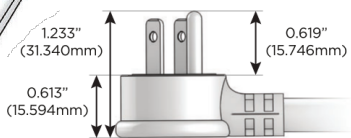

M-POWER-4T

AC POWER & DATA CONNECTIVITY SOLUTION

M-POWER-4T-AAE6-S3AB

Specs:

Modules/Ports:

- A** Tamper Resistant AC Receptacle
- E** USB-A & USB-C (20W)
- 6** CAT 6

A E 6

Distributed by