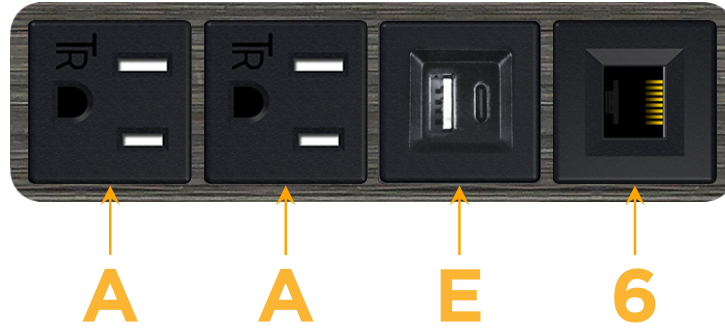

Bezel Finish: **GUNMETAL (ABS)**

Custom Finishes Available M-POWER-4T-AAE6-S3AB

Features:

Module/Port Options:

- A** Tamper Resistant AC Receptacle
- E** USB-A & USB-C (20W)
- M** Double USB-A (Fast Charging Ports - 18W)
- H** HDMI
- 6** CAT 6
- 12** RJ 12
- X** Switched AC
- Y** 3-Way Switch (Low Voltage)
- V** USB-C (45W High Speed Charging Port)
- S** USB-C (25W High Speed Charging Port)
- R** Switched AC (Rocker Switch)
- D** Dimmer Switch

Plug:

Supplied with Low Profile Flat 45° Angle 120 VAC Plug

Optional Standard Straight 120 VAC Plug

Optional Straight 120 VAC Pass-through Plug

- CLEAN, COMPACT DESIGN
- STREAMLINED
- LOW PROFILE
- SIDE-EXITING CORDS
- PLUG & PLAY
- 6' AC CORD & PLUG (FLAT PLUG STANDARD)
- CUSTOMIZABLE CONFIGURATIONS AND FINISHES
- UL LISTED FOR MOUNTING IN FURNITURE
- 15A

M-POWER-4T

AC POWER & DATA CONNECTIVITY SOLUTION

M-POWER-4T-AAE6-S3AB

Specs:

Modules/Ports:

- A** Tamper Resistant AC Receptacle
- E** USB-A & USB-C (20W)
- 6** CAT 6

A E 6

Distributed by