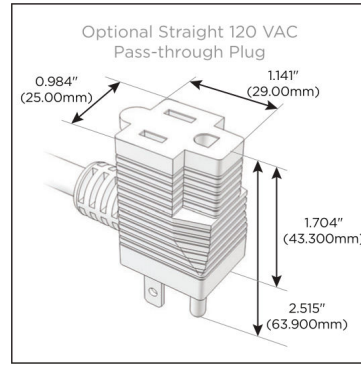

#### Module/Port Options:

- A** Tamper Resistant AC Receptacle
- E** USB-A & USB-C (20W)
- M** Double USB-A (Fast Charging Ports - 18W)
- H** HDMI
- 6** CAT 6
- 12** RJ 12
- X** Switched AC
- Y** 3-Way Switch (Low Voltage)
- V** USB-C (45W High Speed Charging Port)
- S** USB-C (25W High Speed Charging Port)
- R** Switched AC (Rocker Switch)
- D** Dimmer Switch

#### Plug:

- Supplied with Low Profile Flat 45° Angle 120 VAC Plug
- Optional Standard Straight 120 VAC Plug
- Optional Straight 120 VAC Pass-through Plug

- CLEAN, COMPACT DESIGN
- STREAMLINED
- LOW PROFILE
- SIDE-EXITING CORDS
- PLUG & PLAY
- 6' AC CORD & PLUG (FLAT PLUG STANDARD)
- CUSTOMIZABLE CONFIGURATIONS AND FINISHES
- UL LISTED FOR MOUNTING IN FURNITURE
- 15A

# M-POWER-4T

AC POWER & DATA CONNECTIVITY SOLUTION

M-POWER-4T-AAE6-CRAB

Specs:

**Modules/Ports:**

- A** Tamper Resistant AC Receptacle
- E** USB-A & USB-C (20W)
- 6** CAT 6

**A E 6**

Distributed by