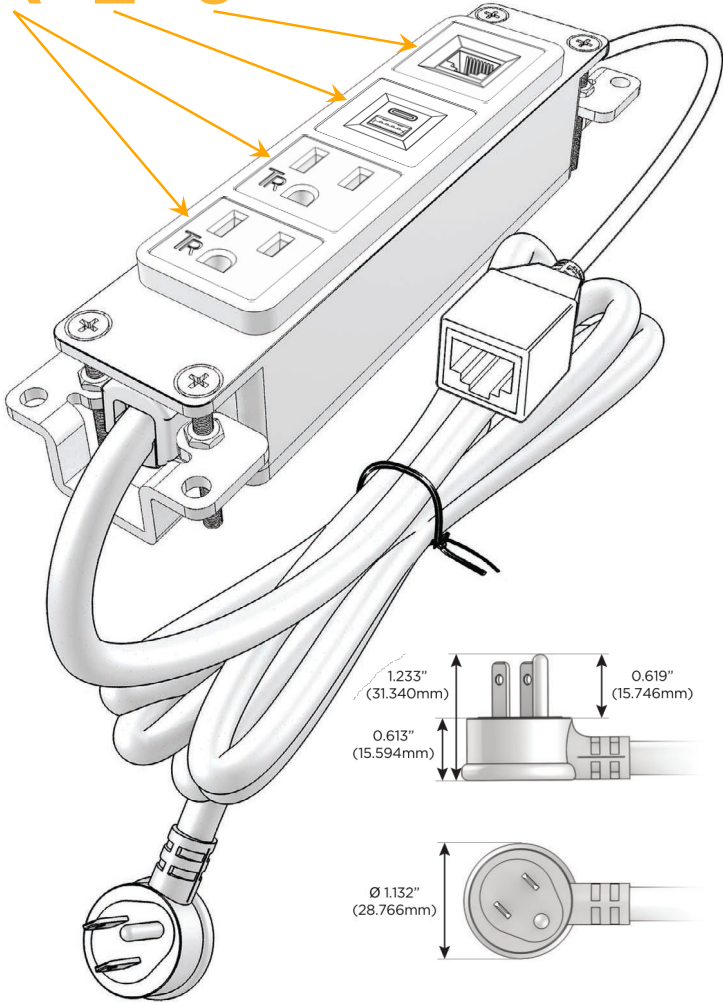

#### Module/Port Options:

- A** Tamper Resistant AC Receptacle
- E** USB-A & USB-C (20W)
- M** Double USB-A (Fast Charging Ports - 18W)
- H** HDMI
- 6** CAT 6
- 12** RJ 12
- X** Switched AC
- Y** 3-Way Switch (Low Voltage)
- V** USB-C (45W High Speed Charging Port)
- S** USB-C (25W High Speed Charging Port)
- R** Switched AC (Rocker Switch)
- D** Dimmer Switch

#### Plug:

- Supplied with Low Profile Flat 45° Angle 120 VAC Plug
- Optional Standard Straight 120 VAC Plug
- Optional Straight 120 VAC Pass-through Plug

- CLEAN, COMPACT DESIGN
- STREAMLINED
- LOW PROFILE
- SIDE-EXITING CORDS
- PLUG & PLAY
- 6' AC CORD & PLUG (FLAT PLUG STANDARD)
- CUSTOMIZABLE CONFIGURATIONS AND FINISHES
- UL LISTED FOR MOUNTING IN FURNITURE
- 15A

# M-POWER-4T

AC POWER & DATA CONNECTIVITY SOLUTION

M-POWER-4T-AAE6-CRAB

Specs:

**Modules/Ports:**

- A** Tamper Resistant AC Receptacle
- E** USB-A & USB-C (20W)
- 6** CAT 6

**A E 6**

Distributed by