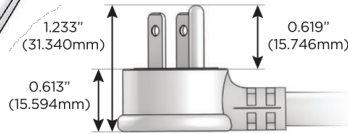

#### Plug:

- Supplied with Low Profile Flat 45° Angle 120 VAC Plug
- Optional Standard Straight 120 VAC Plug
- Optional Straight 120 VAC Pass-through Plug

- CLEAN, COMPACT DESIGN
- STREAMLINED
- LOW PROFILE
- SIDE-EXITING CORDS
- PLUG & PLAY
- 6' AC CORD & PLUG (FLAT PLUG STANDARD)
- CUSTOMIZABLE CONFIGURATIONS AND FINISHES
- UL LISTED FOR MOUNTING IN FURNITURE
- 15A

# M-POWER-4T

AC POWER & DATA CONNECTIVITY SOLUTION

M-POWER-4T-AAE6-CRAB

Specs:

**Modules/Ports:**

- A** Tamper Resistant AC Receptacle
- E** USB-A & USB-C (20W)
- 6** CAT 6

**A E 6**

Distributed by