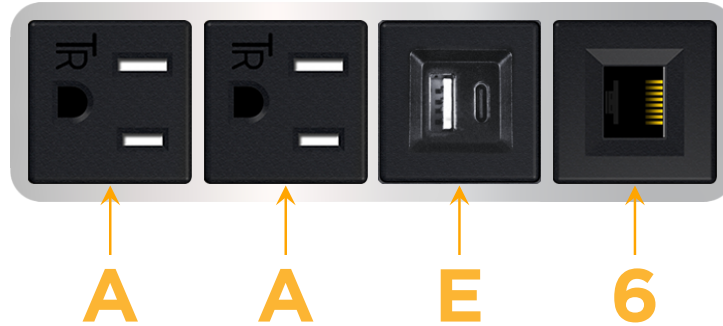

M-POWER-4T

AC POWER & DATA CONNECTIVITY SOLUTION

M-POWER-4T-AAE6-CRAB

Distributed by

Mormax Company, Inc.

8 Westchester Plaza

Elmsford, NY 10523

914-699-0101

sales@mormax.com

mormax.com

Metro Light & Power's line of power & data solutions offers sophisticated design elements combined with greater ease of installation. Streamlined and low-profile, enhanced by side-exiting cords, our outlets advance the industry with their cutting edge look and feel. We believe flexibility is key, and we provide a variety of mounting options, including the ability to mount in limited spaces. Our outlets are available in many finishes and configurations, in addition to a custom color and finish capability for our clients.

Bezel Finish: **CHROME (ABS)**
Custom Finishes Available M-POWER-4T-AAE6-CRAB

Features:

Module/Port Options:

- **A** Tamper Resistant AC Receptacle
- **E** USB-A & USB-C (20W)
- **M** Double USB-A (Fast Charging Ports - 18W)
- **H** HDMI
- **6** CAT 6
- **12** RJ 12
- **X** Switched AC
- **Y** 3-Way Switch (Low Voltage)
- **V** USB-C (45W High Speed Charging Port)
- **S** USB-C (25W High Speed Charging Port)
- **R** Switched AC (Rocker Switch)
- **D** Dimmer Switch

Plug:

- Supplied with Low Profile Flat 45° Angle 120 VAC Plug
- Optional Standard Straight 120 VAC Plug
- Optional Straight 120 VAC Pass-through Plug

- CLEAN, COMPACT DESIGN
- STREAMLINED
- LOW PROFILE
- SIDE-EXITING CORDS
- PLUG & PLAY
- 6' AC CORD & PLUG (FLAT PLUG STANDARD)
- CUSTOMIZABLE CONFIGURATIONS AND FINISHES
- UL LISTED FOR MOUNTING IN FURNITURE
- 15A