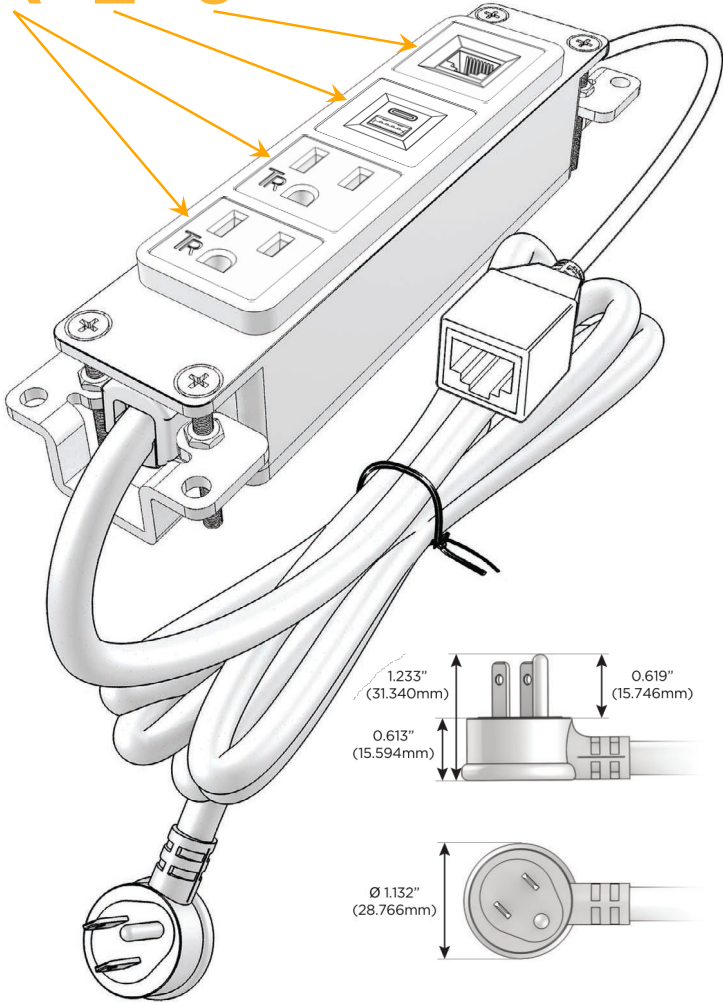

Bezel Finish: **CHAMPAGNE (ABS)**

Custom Finishes Available M-POWER-4T-AAE6-CHAB

Features:

Module/Port Options:

- A** Tamper Resistant AC Receptacle
- E** USB-A & USB-C (20W)
- M** Double USB-A (Fast Charging Ports - 18W)
- H** HDMI
- 6** CAT 6
- 12** RJ 12
- X** Switched AC
- Y** 3-Way Switch (Low Voltage)
- V** USB-C (45W High Speed Charging Port)
- S** USB-C (25W High Speed Charging Port)
- R** Switched AC (Rocker Switch)
- D** Dimmer Switch

Plug:

Supplied with Low Profile Flat 45° Angle 120 VAC Plug

Optional Standard Straight 120 VAC Plug

Optional Straight 120 VAC Pass-through Plug

- CLEAN, COMPACT DESIGN
- STREAMLINED
- LOW PROFILE
- SIDE-EXITING CORDS
- PLUG & PLAY
- 6' AC CORD & PLUG (FLAT PLUG STANDARD)
- CUSTOMIZABLE CONFIGURATIONS AND FINISHES
- UL LISTED FOR MOUNTING IN FURNITURE
- 15A

M-POWER-4T

AC POWER & DATA CONNECTIVITY SOLUTION

M-POWER-4T-AAE6-CHAB

Specs:

Modules/Ports:

- A** Tamper Resistant AC Receptacle
- E** USB-A & USB-C (20W)
- 6** CAT 6

A E 6

Distributed by