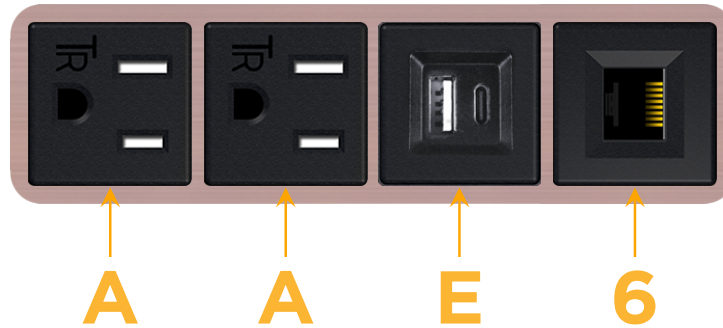

sales@mormax.com

mormax.com

Metro Light & Power's line of power & data solutions offers sophisticated design elements combined with greater ease of installation. Streamlined and low-profile, enhanced by side-exiting cords, our outlets advance the industry with their cutting edge look and feel. We believe flexibility is key, and we provide a variety of mounting options, including the ability to mount in limited spaces. Our outlets are available in many finishes and configurations, in addition to a custom color and finish capability for our clients.

Bezel Finish: **CHAMPAGNE (ABS)**

Custom Finishes Available M-POWER-4T-AAE6-CHAB

Features:

Module/Port Options:

- A** Tamper Resistant AC Receptacle
- E** USB-A & USB-C (20W)
- M** Double USB-A (Fast Charging Ports - 18W)
- H** HDMI
- 6** CAT 6
- 12** RJ 12
- X** Switched AC
- Y** 3-Way Switch (Low Voltage)
- V** USB-C (45W High Speed Charging Port)
- S** USB-C (25W High Speed Charging Port)
- R** Switched AC (Rocker Switch)
- D** Dimmer Switch

Plug:

Supplied with Low Profile Flat 45° Angle 120 VAC Plug

Optional Standard Straight 120 VAC Plug

Optional Straight 120 VAC Pass-through Plug

- CLEAN, COMPACT DESIGN
- STREAMLINED
- LOW PROFILE
- SIDE-EXITING CORDS
- PLUG & PLAY
- 6' AC CORD & PLUG (FLAT PLUG STANDARD)
- CUSTOMIZABLE CONFIGURATIONS AND FINISHES
- UL LISTED FOR MOUNTING IN FURNITURE
- 15A

M-POWER-4T

AC POWER & DATA CONNECTIVITY SOLUTION

M-POWER-4T-AAE6-CHAB

Specs:

Modules/Ports:

- A** Tamper Resistant AC Receptacle
- E** USB-A & USB-C (20W)
- 6** CAT 6

A E 6

Distributed by