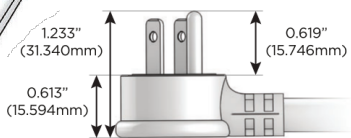

M-POWER-4T

AC POWER & DATA CONNECTIVITY SOLUTION

M-POWER-4T-AAE6-CHAB

Specs:

Modules/Ports:

- A** Tamper Resistant AC Receptacle
- E** USB-A & USB-C (20W)
- 6** CAT 6

A E 6

Distributed by