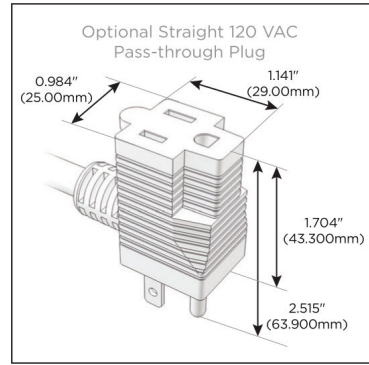

Plug:

Supplied with Low Profile Flat 45° Angle 120 VAC Plug

Optional Standard Straight 120 VAC Plug

Optional Straight 120 VAC Pass-through Plug

- CLEAN, COMPACT DESIGN
- STREAMLINED
- LOW PROFILE
- SIDE-EXITING CORDS
- PLUG & PLAY
- 6' AC CORD & PLUG (FLAT PLUG STANDARD)
- CUSTOMIZABLE CONFIGURATIONS AND FINISHES
- UL LISTED FOR MOUNTING IN FURNITURE
- 15A

M-POWER-4T

AC POWER & DATA CONNECTIVITY SOLUTION

M-POWER-4T-AAE6-CHAB

Specs:

Modules/Ports:

- A** Tamper Resistant AC Receptacle
- E** USB-A & USB-C (20W)
- 6** CAT 6

A E 6

Distributed by