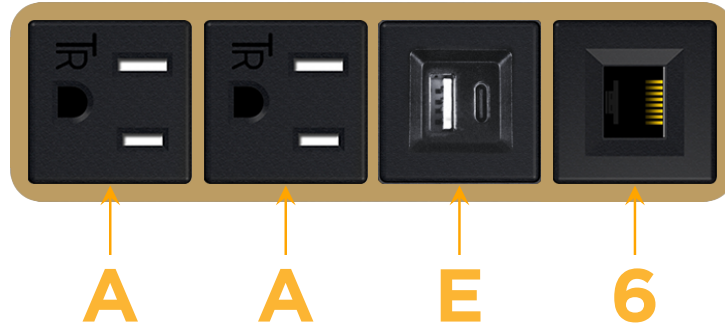

sales@mormax.com

mormax.com

Metro Light & Power's line of power & data solutions offers sophisticated design elements combined with greater ease of installation. Streamlined and low-profile, enhanced by side-exiting cords, our outlets advance the industry with their cutting edge look and feel. We believe flexibility is key, and we provide a variety of mounting options, including the ability to mount in limited spaces. Our outlets are available in many finishes and configurations, in addition to a custom color and finish capability for our clients.

Bezel Finish: **STANDARD BRONZE (ABS)**

Custom Finishes Available M-POWER-4T-AAE6-BZAB

Features:

Module/Port Options:

- A** Tamper Resistant AC Receptacle
- E** USB-A & USB-C (20W)
- M** Double USB-A (Fast Charging Ports - 18W)
- H** HDMI
- 6** CAT 6
- 12** RJ 12
- X** Switched AC
- Y** 3-Way Switch (Low Voltage)
- V** USB-C (45W High Speed Charging Port)
- S** USB-C (25W High Speed Charging Port)
- R** Switched AC (Rocker Switch)
- D** Dimmer Switch

Plug:

Supplied with Low Profile Flat 45° Angle 120 VAC Plug

Optional Standard Straight 120 VAC Plug

Optional Straight 120 VAC Pass-through Plug

- CLEAN, COMPACT DESIGN
- STREAMLINED
- LOW PROFILE
- SIDE-EXITING CORDS
- PLUG & PLAY
- 6' AC CORD & PLUG (FLAT PLUG STANDARD)
- CUSTOMIZABLE CONFIGURATIONS AND FINISHES
- UL LISTED FOR MOUNTING IN FURNITURE
- 15A

M-POWER-4T

AC POWER & DATA CONNECTIVITY SOLUTION

M-POWER-4T-AAE6-BZAB

Specs:

Modules/Ports:

- A** Tamper Resistant AC Receptacle
- E** USB-A & USB-C (20W)
- 6** CAT 6

A E 6

Distributed by