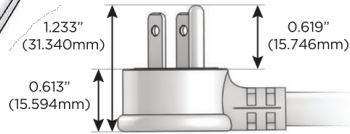

### Plug:

Supplied with Low Profile Flat 45° Angle 120 VAC Plug

Optional Standard Straight 120 VAC Plug

Optional Straight 120 VAC Pass-through Plug

- CLEAN, COMPACT DESIGN
- STREAMLINED
- LOW PROFILE
- SIDE-EXITING CORDS
- PLUG & PLAY
- 6' AC CORD & PLUG (FLAT PLUG STANDARD)
- CUSTOMIZABLE CONFIGURATIONS AND FINISHES
- UL LISTED FOR MOUNTING IN FURNITURE
- 15A

# M-POWER-4T

AC POWER & DATA CONNECTIVITY SOLUTION

M-POWER-4T-AAE6-BZ5AB

Specs:

**Modules/Ports:**

- A** Tamper Resistant AC Receptacle
- E** USB-A & USB-C (20W)
- 6** CAT 6

**A E 6**

Distributed by