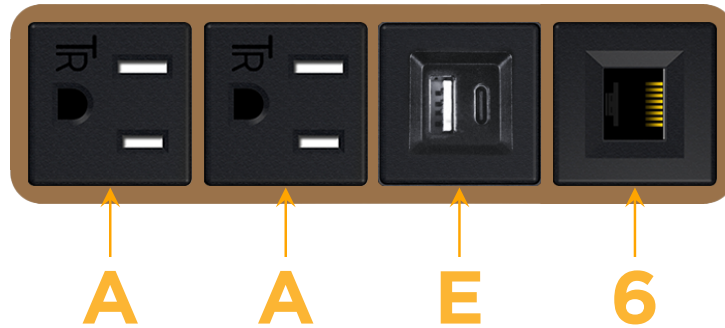

M-POWER-4T

AC POWER & DATA CONNECTIVITY SOLUTION

M-POWER-4T-AAE6-BZ5AB

Distributed by

Mormax Company, Inc.

8 Westchester Plaza

Elmsford, NY 10523

914-699-0101

sales@mormax.com

mormax.com

Metro Light & Power's line of power & data solutions offers sophisticated design elements combined with greater ease of installation. Streamlined and low-profile, enhanced by side-exiting cords, our outlets advance the industry with their cutting edge look and feel. We believe flexibility is key, and we provide a variety of mounting options, including the ability to mount in limited spaces. Our outlets are available in many finishes and configurations, in addition to a custom color and finish capability for our clients.

Bezel Finish: **ARCHITECTURAL BRONZE (ABS)**

Custom Finishes Available M-POWER-4T-AAE6-BZ5AB

Features:

Module/Port Options:

- **A** Tamper Resistant AC Receptacle
- **E** USB-A & USB-C (20W)
- **M** Double USB-A (Fast Charging Ports - 18W)
- **H** HDMI
- **6** CAT 6
- **12** RJ 12
- **X** Switched AC
- **Y** 3-Way Switch (Low Voltage)
- **V** USB-C (45W High Speed Charging Port)
- **S** USB-C (25W High Speed Charging Port)
- **R** Switched AC (Rocker Switch)
- **D** Dimmer Switch

Plug:

Supplied with Low Profile Flat 45° Angle 120 VAC Plug

Optional Standard Straight 120 VAC Plug

Optional Straight 120 VAC Pass-through Plug

- CLEAN, COMPACT DESIGN
- STREAMLINED
- LOW PROFILE
- SIDE-EXITING CORDS
- PLUG & PLAY
- 6' AC CORD & PLUG (FLAT PLUG STANDARD)
- CUSTOMIZABLE CONFIGURATIONS AND FINISHES
- UL LISTED FOR MOUNTING IN FURNITURE
- 15A