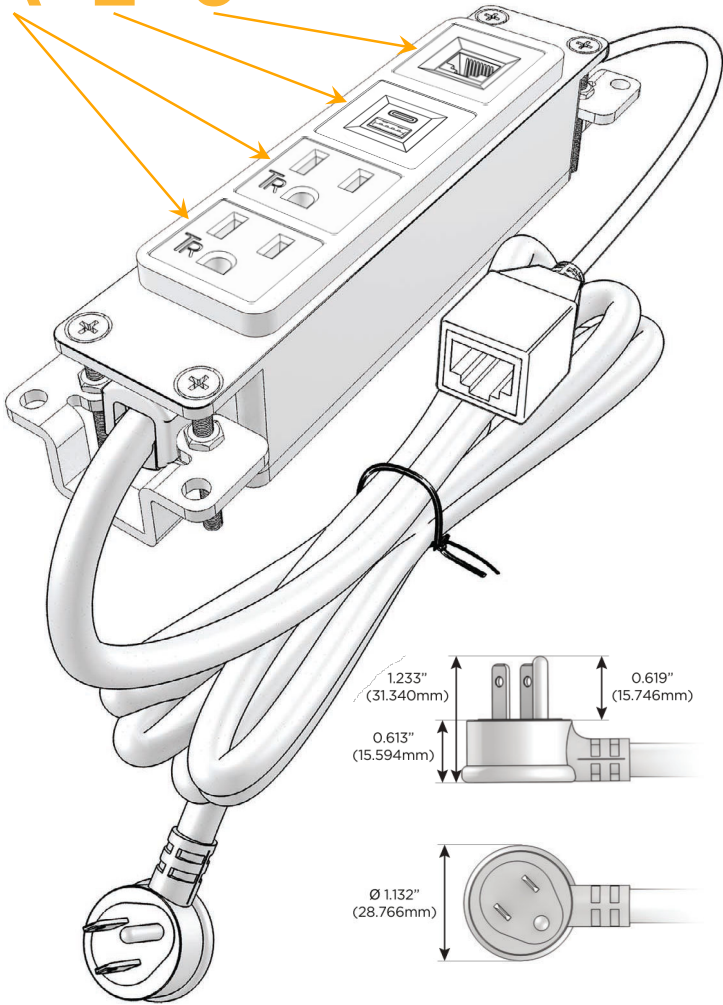

### Module/Port Options:

- A** Tamper Resistant AC Receptacle
- E** USB-A & USB-C (20W)
- M** Double USB-A (Fast Charging Ports - 18W)
- H** HDMI
- 6** CAT 6
- 12** RJ 12
- X** Switched AC
- Y** 3-Way Switch (Low Voltage)
- V** USB-C (45W High Speed Charging Port)
- S** USB-C (25W High Speed Charging Port)
- R** Switched AC (Rocker Switch)
- D** Dimmer Switch

### Plug:

Supplied with Low Profile Flat 45° Angle 120 VAC Plug

Optional Standard Straight 120 VAC Plug

Optional Straight 120 VAC Pass-through Plug

- CLEAN, COMPACT DESIGN
- STREAMLINED
- LOW PROFILE
- SIDE-EXITING CORDS
- PLUG & PLAY
- 6' AC CORD & PLUG (FLAT PLUG STANDARD)
- CUSTOMIZABLE CONFIGURATIONS AND FINISHES
- UL LISTED FOR MOUNTING IN FURNITURE
- 15A

# M-POWER-4T

AC POWER & DATA CONNECTIVITY SOLUTION

M-POWER-4T-AAE6-BZ5AB

Specs:

**Modules/Ports:**

- A** Tamper Resistant AC Receptacle
- E** USB-A & USB-C (20W)
- 6** CAT 6

**A E 6**

Distributed by