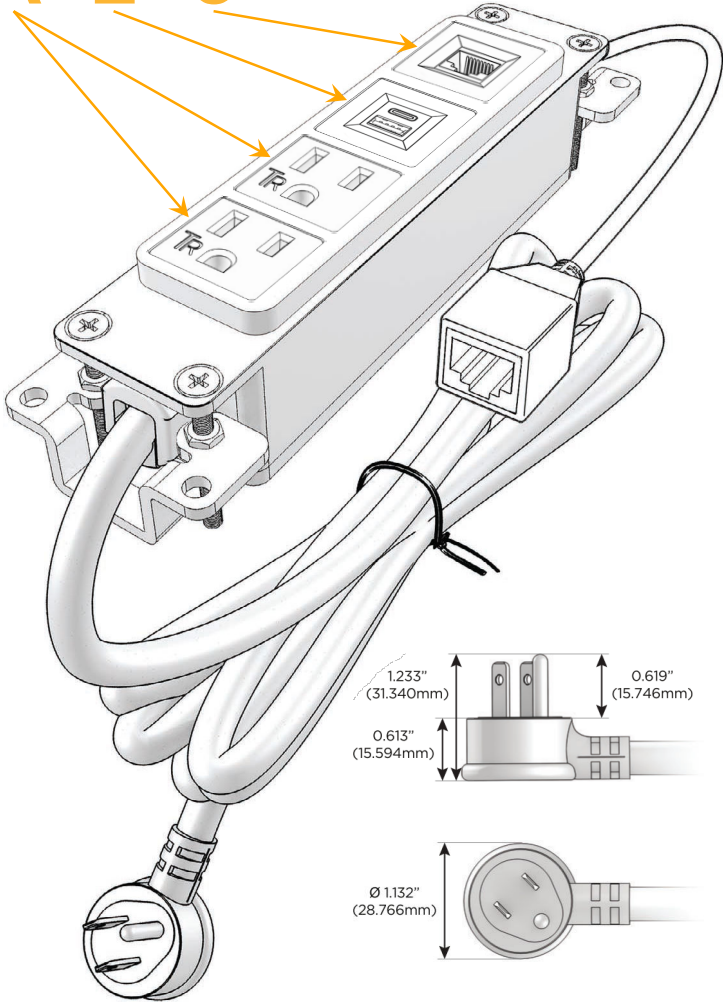

#### Module/Port Options:

- A** Tamper Resistant AC Receptacle
- E** USB-A & USB-C (20W)
- M** Double USB-A (Fast Charging Ports - 18W)
- H** HDMI
- 6** CAT 6
- 12** RJ 12
- X** Switched AC
- Y** 3-Way Switch (Low Voltage)
- V** USB-C (45W High Speed Charging Port)
- S** USB-C (25W High Speed Charging Port)
- R** Switched AC (Rocker Switch)
- D** Dimmer Switch

#### Plug:

Supplied with Low Profile Flat 45° Angle 120 VAC Plug

Optional Standard Straight 120 VAC Plug

Optional Straight 120 VAC Pass-through Plug

- CLEAN, COMPACT DESIGN
- STREAMLINED
- LOW PROFILE
- SIDE-EXITING CORDS
- PLUG & PLAY
- 6' AC CORD & PLUG (FLAT PLUG STANDARD)
- CUSTOMIZABLE CONFIGURATIONS AND FINISHES
- UL LISTED FOR MOUNTING IN FURNITURE
- 15A

# M-POWER-4T

AC POWER & DATA CONNECTIVITY SOLUTION

M-POWER-4T-AAE6-BZ5AAB

Specs:

**Modules/Ports:**

- A** Tamper Resistant AC Receptacle
- E** USB-A & USB-C (20W)
- 6** CAT 6

**A E 6**

Distributed by