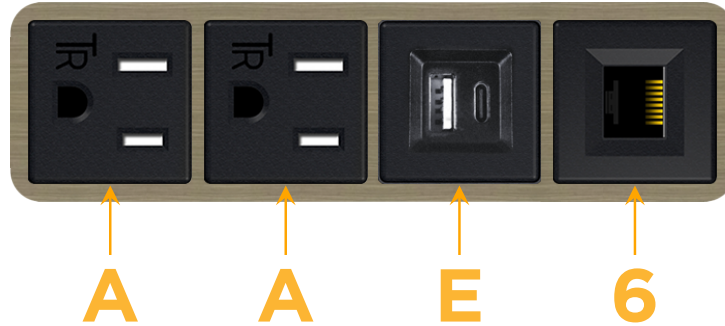

M-POWER-4T

AC POWER & DATA CONNECTIVITY SOLUTION

M-POWER-4T-AAE6-BZ5AAB

Distributed by

Mormax Company, Inc.

8 Westchester Plaza

Elmsford, NY 10523

914-699-0101

sales@mormax.com

mormax.com

Metro Light & Power's line of power & data solutions offers sophisticated design elements combined with greater ease of installation. Streamlined and low-profile, enhanced by side-exiting cords, our outlets advance the industry with their cutting edge look and feel. We believe flexibility is key, and we provide a variety of mounting options, including the ability to mount in limited spaces. Our outlets are available in many finishes and configurations, in addition to a custom color and finish capability for our clients.

Bezel Finish: **ANTIQUED ARCHITECTURAL BRONZE (ABS)**

Custom Finishes Available M-POWER-4T-AAE6-BZ5AAB

Features:

Module/Port Options:

- **A** Tamper Resistant AC Receptacle
- **E** USB-A & USB-C (20W)
- **M** Double USB-A (Fast Charging Ports - 18W)
- **H** HDMI
- **6** CAT 6
- **12** RJ 12
- **X** Switched AC
- **Y** 3-Way Switch (Low Voltage)
- **V** USB-C (45W High Speed Charging Port)
- **S** USB-C (25W High Speed Charging Port)
- **R** Switched AC (Rocker Switch)
- **D** Dimmer Switch

Plug:

Supplied with Low Profile Flat 45° Angle 120 VAC Plug

Optional Standard Straight 120 VAC Plug

Optional Straight 120 VAC Pass-through Plug

- CLEAN, COMPACT DESIGN
- STREAMLINED
- LOW PROFILE
- SIDE-EXITING CORDS
- PLUG & PLAY
- 6' AC CORD & PLUG (FLAT PLUG STANDARD)
- CUSTOMIZABLE CONFIGURATIONS AND FINISHES
- UL LISTED FOR MOUNTING IN FURNITURE
- 15A