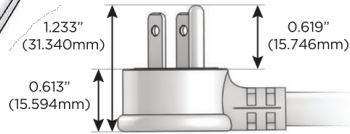

#### Plug:

Supplied with Low Profile Flat 45° Angle 120 VAC Plug

Optional Standard Straight 120 VAC Plug

Optional Straight 120 VAC Pass-through Plug

- CLEAN, COMPACT DESIGN
- STREAMLINED
- LOW PROFILE
- SIDE-EXITING CORDS
- PLUG & PLAY
- 6' AC CORD & PLUG (FLAT PLUG STANDARD)
- CUSTOMIZABLE CONFIGURATIONS AND FINISHES
- UL LISTED FOR MOUNTING IN FURNITURE
- 15A

# M-POWER-4T

AC POWER & DATA CONNECTIVITY SOLUTION

M-POWER-4T-AAE6-BZ5AAB

Specs:

**Modules/Ports:**

- A** Tamper Resistant AC Receptacle
- E** USB-A & USB-C (20W)
- 6** CAT 6

**A E 6**

Distributed by