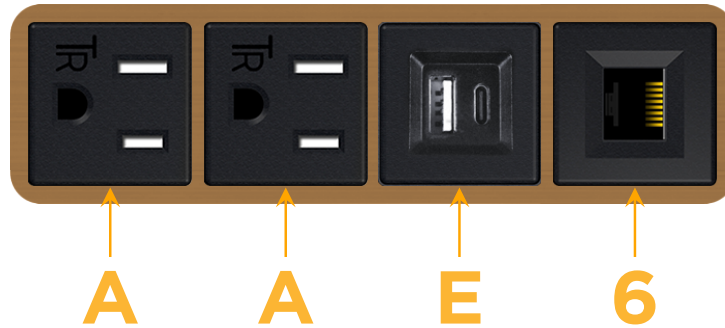

M-POWER-4T

AC POWER & DATA CONNECTIVITY SOLUTION

M-POWER-4T-AAE6-BZ4B

Distributed by

Mormax Company, Inc.

8 Westchester Plaza

Elmsford, NY 10523

914-699-0101

sales@mormax.com

mormax.com

Metro Light & Power's line of power & data solutions offers sophisticated design elements combined with greater ease of installation. Streamlined and low-profile, enhanced by side-exiting cords, our outlets advance the industry with their cutting edge look and feel. We believe flexibility is key, and we provide a variety of mounting options, including the ability to mount in limited spaces. Our outlets are available in many finishes and configurations, in addition to a custom color and finish capability for our clients.

Bezel Finish: **SOLID BRONZE BRUSHED**

Custom Finishes Available M-POWER-4T-AAE6-BZ4B

Features:

Module/Port Options:

- **A** Tamper Resistant AC Receptacle
- **E** USB-A & USB-C (20W)
- **M** Double USB-A (Fast Charging Ports - 18W)
- **H** HDMI
- **6** CAT 6
- **12** RJ 12
- **X** Switched AC
- **Y** 3-Way Switch (Low Voltage)
- **V** USB-C (45W High Speed Charging Port)
- **S** USB-C (25W High Speed Charging Port)
- **R** Switched AC (Rocker Switch)
- **D** Dimmer Switch

Plug:

Supplied with Low Profile Flat 45° Angle 120 VAC Plug

Optional Standard Straight 120 VAC Plug

Optional Straight 120 VAC Pass-through Plug

- CLEAN, COMPACT DESIGN
- STREAMLINED
- LOW PROFILE
- SIDE-EXITING CORDS
- PLUG & PLAY
- 6' AC CORD & PLUG (FLAT PLUG STANDARD)
- CUSTOMIZABLE CONFIGURATIONS AND FINISHES
- UL LISTED FOR MOUNTING IN FURNITURE
- 15A