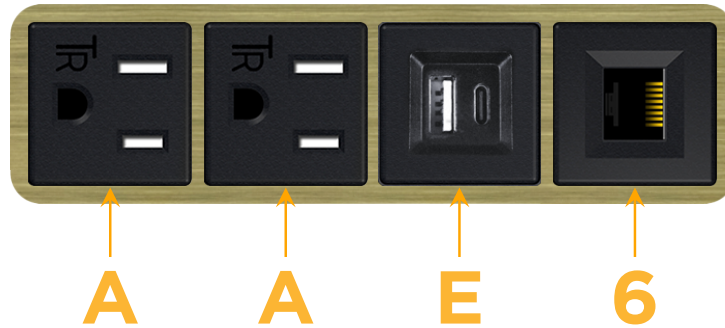

M-POWER-4T

AC POWER & DATA CONNECTIVITY SOLUTION

M-POWER-4T-AAE6-BRAAB

Distributed by

Mormax Company, Inc.

8 Westchester Plaza

Elmsford, NY 10523

914-699-0101

sales@mormax.com

mormax.com

Metro Light & Power's line of power & data solutions offers sophisticated design elements combined with greater ease of installation. Streamlined and low-profile, enhanced by side-exiting cords, our outlets advance the industry with their cutting edge look and feel. We believe flexibility is key, and we provide a variety of mounting options, including the ability to mount in limited spaces. Our outlets are available in many finishes and configurations, in addition to a custom color and finish capability for our clients.

Bezel Finish: **BRASS ANTIQUED (ABS)**

Custom Finishes Available M-POWER-4T-AAE6-BRAAB

Features:

Module/Port Options:

- **A** Tamper Resistant AC Receptacle
- **E** USB-A & USB-C (20W)
- **M** Double USB-A (Fast Charging Ports - 18W)
- **H** HDMI
- **6** CAT 6
- **12** RJ 12
- **X** Switched AC
- **Y** 3-Way Switch (Low Voltage)
- **V** USB-C (45W High Speed Charging Port)
- **S** USB-C (25W High Speed Charging Port)
- **R** Switched AC (Rocker Switch)
- **D** Dimmer Switch

Plug:

Supplied with Low Profile Flat 45° Angle 120 VAC Plug

Optional Standard Straight 120 VAC Plug

Optional Straight 120 VAC Pass-through Plug

- CLEAN, COMPACT DESIGN
- STREAMLINED
- LOW PROFILE
- SIDE-EXITING CORDS
- PLUG & PLAY
- 6' AC CORD & PLUG (FLAT PLUG STANDARD)
- CUSTOMIZABLE CONFIGURATIONS AND FINISHES
- UL LISTED FOR MOUNTING IN FURNITURE
- 15A