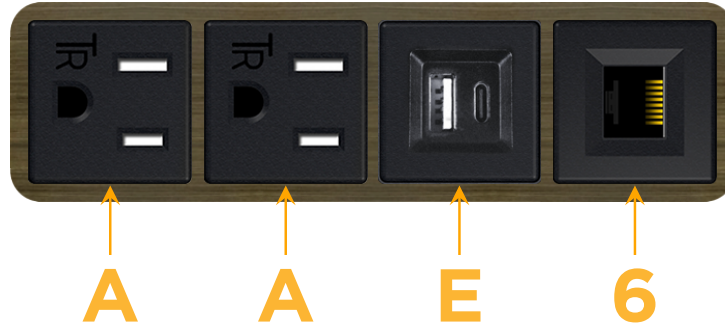

Bezel Finish: **SPECIAL ANTIQUE BRONZE (ABS)**

Custom Finishes Available M-POWER-4T-AAE6-APAB

Features:

Module/Port Options:

- A** Tamper Resistant AC Receptacle
- E** USB-A & USB-C (20W)
- M** Double USB-A (Fast Charging Ports - 18W)
- H** HDMI
- 6** CAT 6
- 12** RJ 12
- X** Switched AC
- Y** 3-Way Switch (Low Voltage)
- V** USB-C (45W High Speed Charging Port)
- S** USB-C (25W High Speed Charging Port)
- R** Switched AC (Rocker Switch)
- D** Dimmer Switch

Plug:

Supplied with Low Profile Flat 45° Angle 120 VAC Plug

Optional Standard Straight 120 VAC Plug

Optional Straight 120 VAC Pass-through Plug

- CLEAN, COMPACT DESIGN
- STREAMLINED
- LOW PROFILE
- SIDE-EXITING CORDS
- PLUG & PLAY
- 6' AC CORD & PLUG (FLAT PLUG STANDARD)
- CUSTOMIZABLE CONFIGURATIONS AND FINISHES
- UL LISTED FOR MOUNTING IN FURNITURE
- 15A

M-POWER-4T

AC POWER & DATA CONNECTIVITY SOLUTION

M-POWER-4T-AAE6-APAB

Specs:

Modules/Ports:

- A** Tamper Resistant AC Receptacle
- E** USB-A & USB-C (20W)
- 6** CAT 6

A E 6

Distributed by