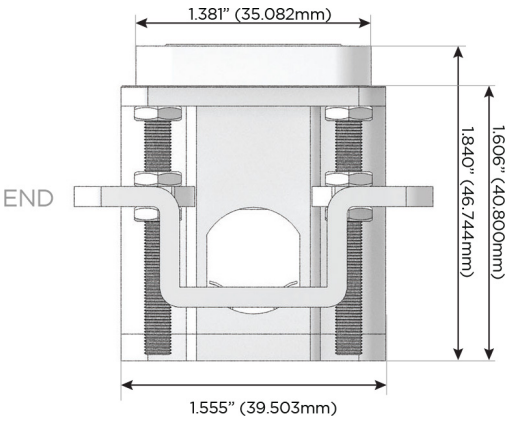

Distributed by

Mormax Company, Inc.

8 Westchester Plaza

Elmsford, NY 10523

914-699-0101

sales@mormax.com

mormax.com

TOP