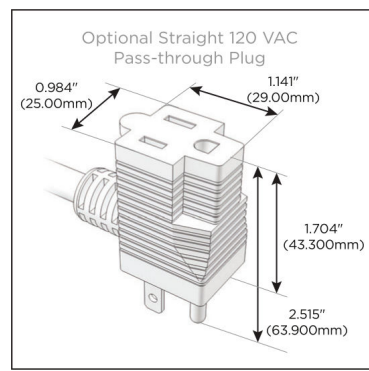

Plug:

Supplied with Low Profile Flat 45° Angle 120 VAC Plug

Optional Standard Straight 120 VAC Plug

Optional Straight 120 VAC Pass-through Plug

- CLEAN, COMPACT DESIGN
- STREAMLINED
- LOW PROFILE
- SIDE-EXITING CORDS
- PLUG & PLAY
- 6' AC CORD & PLUG (FLAT PLUG STANDARD)
- CUSTOMIZABLE CONFIGURATIONS AND FINISHES
- UL LISTED FOR MOUNTING IN FURNITURE
- 15A

M-POWER-4T

AC POWER & DATA CONNECTIVITY SOLUTION

M-POWER-4T-AAE6-APAB

Specs:

Modules/Ports:

- A** Tamper Resistant AC Receptacle
- E** USB-A & USB-C (20W)
- 6** CAT 6

A E 6

Distributed by