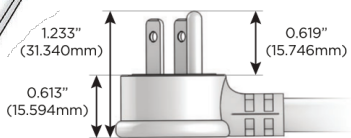

M-POWER-4T

AC POWER & DATA CONNECTIVITY SOLUTION

M-POWER-4T-AAE6-APAB

Specs:

Modules/Ports:

- A** Tamper Resistant AC Receptacle
- E** USB-A & USB-C (20W)
- 6** CAT 6

A E 6

Distributed by