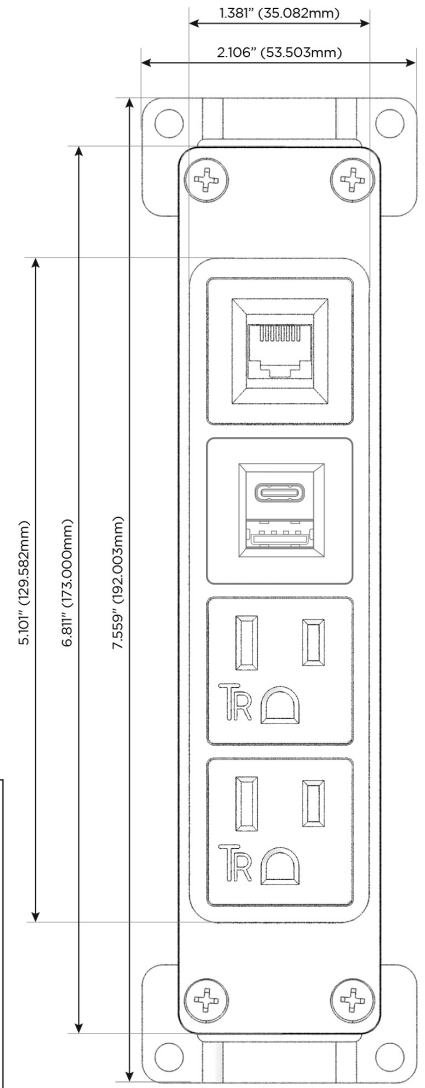

Distributed by

Mormax Company, Inc.

8 Westchester Plaza

Elmsford, NY 10523

914-699-0101

sales@mormax.com

mormax.com

TOP