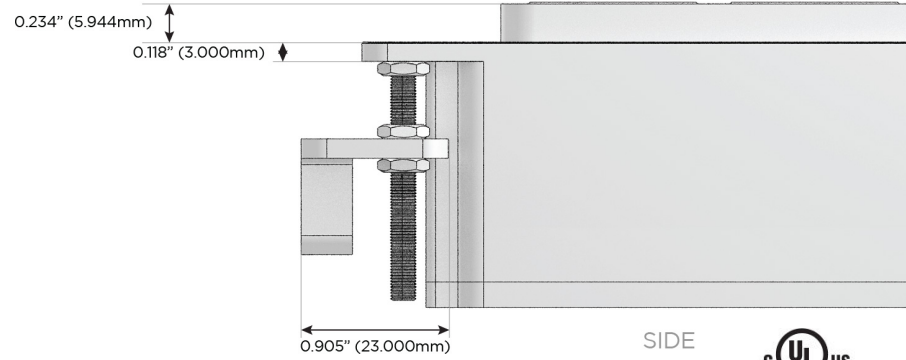

Distributed by

Mormax Company, Inc.

8 Westchester Plaza

Elmsford, NY 10523

914-699-0101

sales@mormax.com

mormax.com

TOP