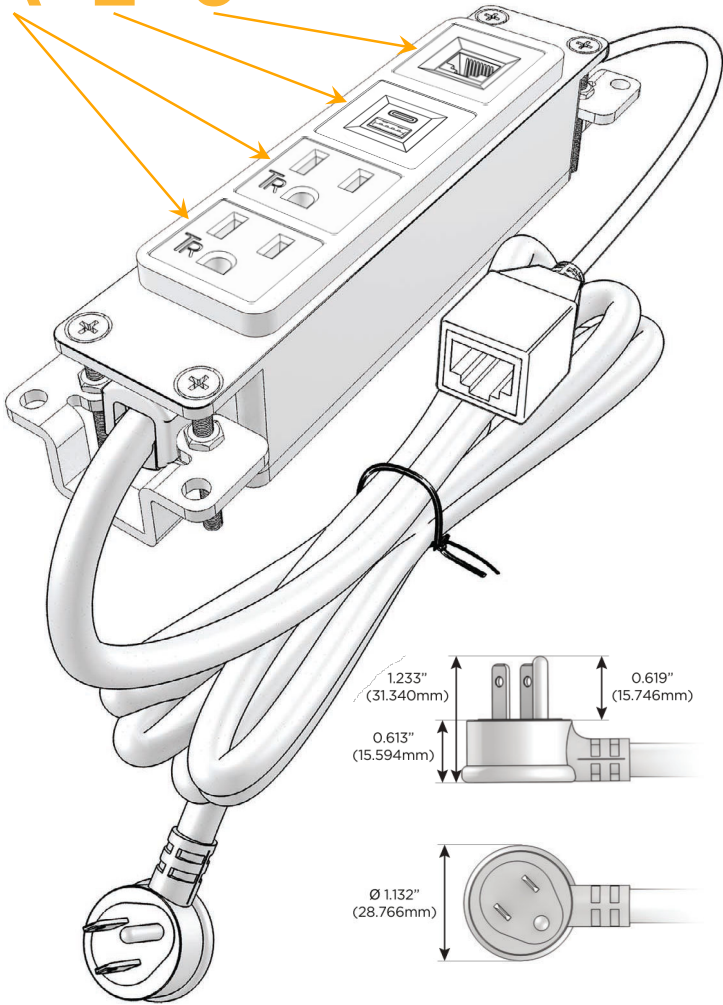

Bezel Finish: **SPECIAL ANTIQUE BRONZE (ABS)**

Custom Finishes Available M-POWER-4T-AAE6-APAB

Features:

Module/Port Options:

- A** Tamper Resistant AC Receptacle
- E** USB-A & USB-C (20W)
- M** Double USB-A (Fast Charging Ports - 18W)
- H** HDMI
- 6** CAT 6
- 12** RJ 12
- X** Switched AC
- Y** 3-Way Switch (Low Voltage)
- V** USB-C (45W High Speed Charging Port)
- S** USB-C (25W High Speed Charging Port)
- R** Switched AC (Rocker Switch)
- D** Dimmer Switch

Plug:

Supplied with Low Profile Flat 45° Angle 120 VAC Plug

Optional Standard Straight 120 VAC Plug

Optional Straight 120 VAC Pass-through Plug

- CLEAN, COMPACT DESIGN
- STREAMLINED
- LOW PROFILE
- SIDE-EXITING CORDS
- PLUG & PLAY
- 6' AC CORD & PLUG (FLAT PLUG STANDARD)
- CUSTOMIZABLE CONFIGURATIONS AND FINISHES
- UL LISTED FOR MOUNTING IN FURNITURE
- 15A

M-POWER-4T

AC POWER & DATA CONNECTIVITY SOLUTION

M-POWER-4T-AAE6-APAB

Specs:

Modules/Ports:

- A** Tamper Resistant AC Receptacle
- E** USB-A & USB-C (20W)
- 6** CAT 6

A E 6

Distributed by