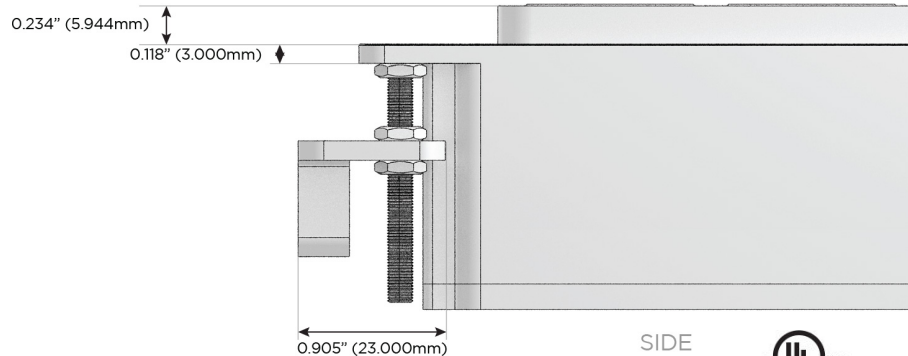

M-POWER-4T

AC POWER & DATA CONNECTIVITY SOLUTION

M-POWER-4T-AAAM-SS4B

Specs:

Modules/Ports:

- A** Tamper Resistant AC Receptacle
- M** Double USB-A (Fast Charging Ports - 18W)

Distributed by

Mormax Company, Inc.