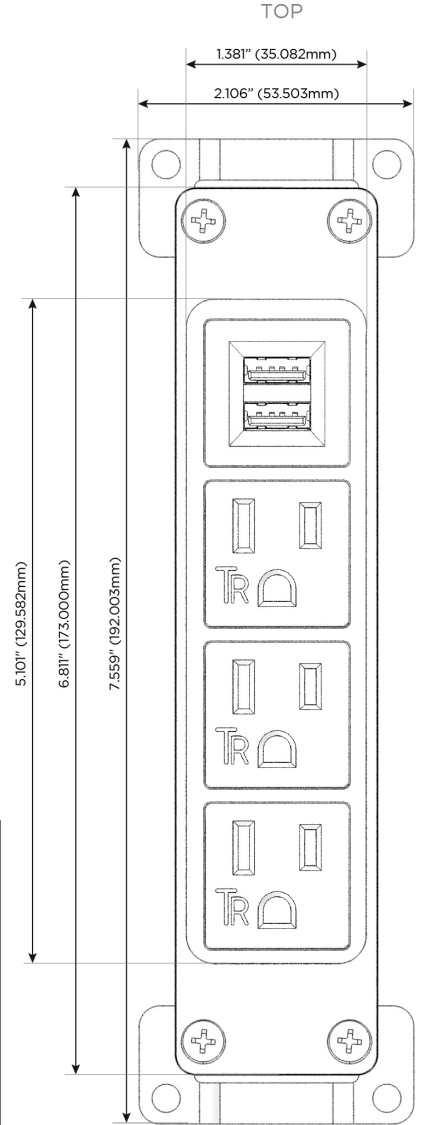

Bezel Finish: **STAINLESS STEEL BRUSHED**

Custom Finishes Available M-POWER-4T-AAAM-SS4B

Features:

Module/Port Options:

- A** Tamper Resistant AC Receptacle
- E** USB-A & USB-C (20W)
- M** Double USB-A (Fast Charging Ports - 18W)
- H** HDMI
- 6** CAT 6
- 12** RJ 12
- X** Switched AC
- Y** 3-Way Switch (Low Voltage)
- V** USB-C (45W High Speed Charging Port)
- S** USB-C (25W High Speed Charging Port)
- R** Switched AC (Rocker Switch)
- D** Dimmer Switch

Plug:

Supplied with Low Profile Flat 45° Angle 120 VAC Plug

Optional Standard Straight 120 VAC Plug

Optional Straight 120 VAC Pass-through Plug

- CLEAN, COMPACT DESIGN
- STREAMLINED
- LOW PROFILE
- SIDE-EXITING CORDS
- PLUG & PLAY
- 6' AC CORD & PLUG (FLAT PLUG STANDARD)
- CUSTOMIZABLE CONFIGURATIONS AND FINISHES
- UL LISTED FOR MOUNTING IN FURNITURE
- 15A

M-POWER-4T

AC POWER & DATA CONNECTIVITY SOLUTION

M-POWER-4T-AAAM-SS4B

Specs:

Modules/Ports:

- A** Tamper Resistant AC Receptacle
- M** Double USB-A (Fast Charging Ports - 18W)

Distributed by

Mormax Company, Inc.