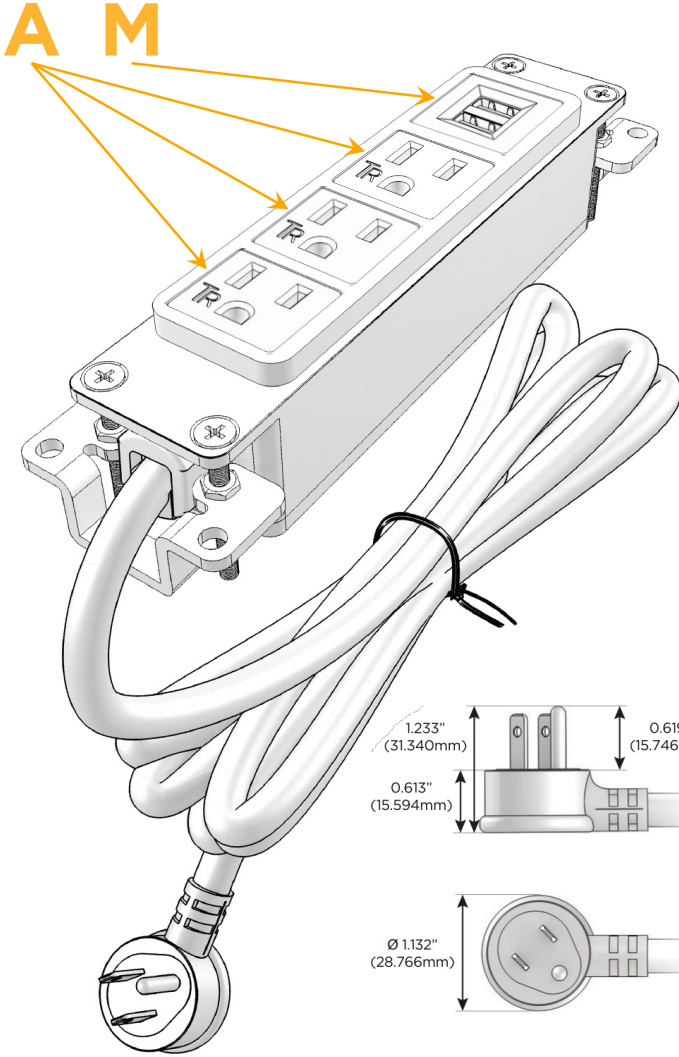

Bezel Finish: **STAINLESS STEEL BRUSHED**

Custom Finishes Available M-POWER-4T-AAAM-SS4B

Features:

Module/Port Options:

- A** Tamper Resistant AC Receptacle
- E** USB-A & USB-C (20W)
- M** Double USB-A (Fast Charging Ports - 18W)
- H** HDMI
- 6** CAT 6
- 12** RJ 12
- X** Switched AC
- Y** 3-Way Switch (Low Voltage)
- V** USB-C (45W High Speed Charging Port)
- S** USB-C (25W High Speed Charging Port)
- R** Switched AC (Rocker Switch)
- D** Dimmer Switch

Plug:

Supplied with Low Profile Flat 45° Angle 120 VAC Plug

Optional Standard Straight 120 VAC Plug

Optional Straight 120 VAC Pass-through Plug

- CLEAN, COMPACT DESIGN
- STREAMLINED
- LOW PROFILE
- SIDE-EXITING CORDS
- PLUG & PLAY
- 6' AC CORD & PLUG (FLAT PLUG STANDARD)
- CUSTOMIZABLE CONFIGURATIONS AND FINISHES
- UL LISTED FOR MOUNTING IN FURNITURE
- 15A

M-POWER-4T

AC POWER & DATA CONNECTIVITY SOLUTION

M-POWER-4T-AAAM-SS4B

Specs:

Modules/Ports:

- A** Tamper Resistant AC Receptacle
- M** Double USB-A (Fast Charging Ports - 18W)

Distributed by

Mormax Company, Inc.