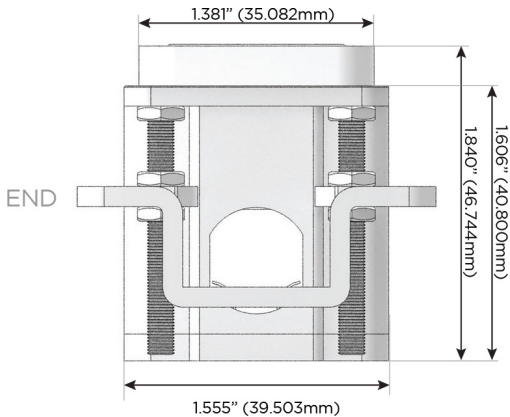

Plug:

Supplied with Low Profile Flat 45° Angle 120 VAC Plug

Optional Standard Straight 120 VAC Plug

Optional Straight 120 VAC Pass-through Plug

- CLEAN, COMPACT DESIGN
- STREAMLINED
- LOW PROFILE
- SIDE-EXITING CORDS
- PLUG & PLAY
- 6' AC CORD & PLUG (FLAT PLUG STANDARD)
- CUSTOMIZABLE CONFIGURATIONS AND FINISHES
- UL LISTED FOR MOUNTING IN FURNITURE
- 15A

M-POWER-4T

AC POWER & DATA CONNECTIVITY SOLUTION

M-POWER-4T-AAAM-SS4B

Specs:

Modules/Ports:

- A** Tamper Resistant AC Receptacle
- M** Double USB-A (Fast Charging Ports - 18W)

Distributed by

Mormax Company, Inc.