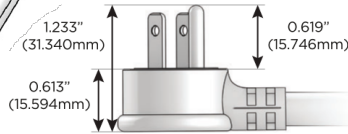

M-POWER-4T

AC POWER & DATA CONNECTIVITY SOLUTION

M-POWER-4T-AAAM-SS4B

Specs:

Modules/Ports:

- A** Tamper Resistant AC Receptacle
- M** Double USB-A (Fast Charging Ports - 18W)

Distributed by

Mormax Company, Inc.