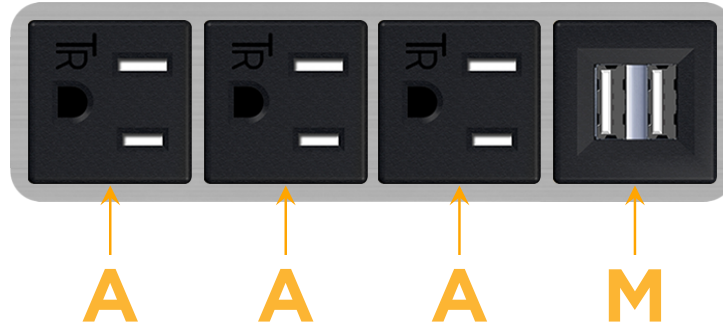

Bezel Finish: **STAINLESS STEEL BRUSHED**

Custom Finishes Available M-POWER-4T-AAAM-SS4B

Features:

Module/Port Options:

- A** Tamper Resistant AC Receptacle
- E** USB-A & USB-C (20W)
- M** Double USB-A (Fast Charging Ports - 18W)
- H** HDMI
- 6** CAT 6
- 12** RJ 12
- X** Switched AC
- Y** 3-Way Switch (Low Voltage)
- V** USB-C (45W High Speed Charging Port)
- S** USB-C (25W High Speed Charging Port)
- R** Switched AC (Rocker Switch)
- D** Dimmer Switch

Plug:

Supplied with Low Profile Flat 45° Angle 120 VAC Plug

Optional Standard Straight 120 VAC Plug

Optional Straight 120 VAC Pass-through Plug

- CLEAN, COMPACT DESIGN
- STREAMLINED
- LOW PROFILE
- SIDE-EXITING CORDS
- PLUG & PLAY
- 6' AC CORD & PLUG (FLAT PLUG STANDARD)
- CUSTOMIZABLE CONFIGURATIONS AND FINISHES
- UL LISTED FOR MOUNTING IN FURNITURE
- 15A

M-POWER-4T

AC POWER & DATA CONNECTIVITY SOLUTION

M-POWER-4T-AAAM-SS4B

Specs:

Modules/Ports:

- A** Tamper Resistant AC Receptacle
- M** Double USB-A (Fast Charging Ports - 18W)

Distributed by

Mormax Company, Inc.