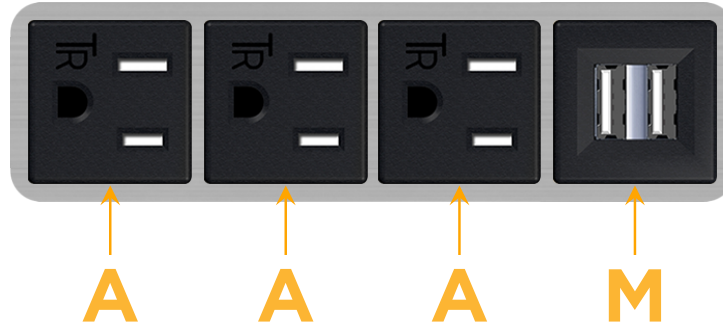

M-POWER-4T

AC POWER & DATA CONNECTIVITY SOLUTION

M-POWER-4T-AAAM-SS4AB

Distributed by

Mormax Company, Inc.

8 Westchester Plaza

Elmsford, NY 10523

914-699-0101

sales@mormax.com

mormax.com

Metro Light & Power's line of power & data solutions offers sophisticated design elements combined with greater ease of installation. Streamlined and low-profile, enhanced by side-exiting cords, our outlets advance the industry with their cutting edge look and feel. We believe flexibility is key, and we provide a variety of mounting options, including the ability to mount in limited spaces. Our outlets are available in many finishes and configurations, in addition to a custom color and finish capability for our clients.

Bezel Finish: **BRUSHED STAINLESS (ABS)**

Custom Finishes Available M-POWER-4T-AAAM-SS4AB

Features:

Module/Port Options:

- **A** Tamper Resistant AC Receptacle
- **E** USB-A & USB-C (20W)
- **M** Double USB-A (Fast Charging Ports - 18W)
- **H** HDMI
- **6** CAT 6
- **12** RJ 12
- **X** Switched AC
- **Y** 3-Way Switch (Low Voltage)
- **V** USB-C (45W High Speed Charging Port)
- **S** USB-C (25W High Speed Charging Port)
- **R** Switched AC (Rocker Switch)
- **D** Dimmer Switch

Plug:

Supplied with Low Profile Flat 45° Angle 120 VAC Plug

Optional Standard Straight 120 VAC Plug

Optional Straight 120 VAC Pass-through Plug

- CLEAN, COMPACT DESIGN
- STREAMLINED
- LOW PROFILE
- SIDE-EXITING CORDS
- PLUG & PLAY
- 6' AC CORD & PLUG (FLAT PLUG STANDARD)
- CUSTOMIZABLE CONFIGURATIONS AND FINISHES
- UL LISTED FOR MOUNTING IN FURNITURE
- 15A