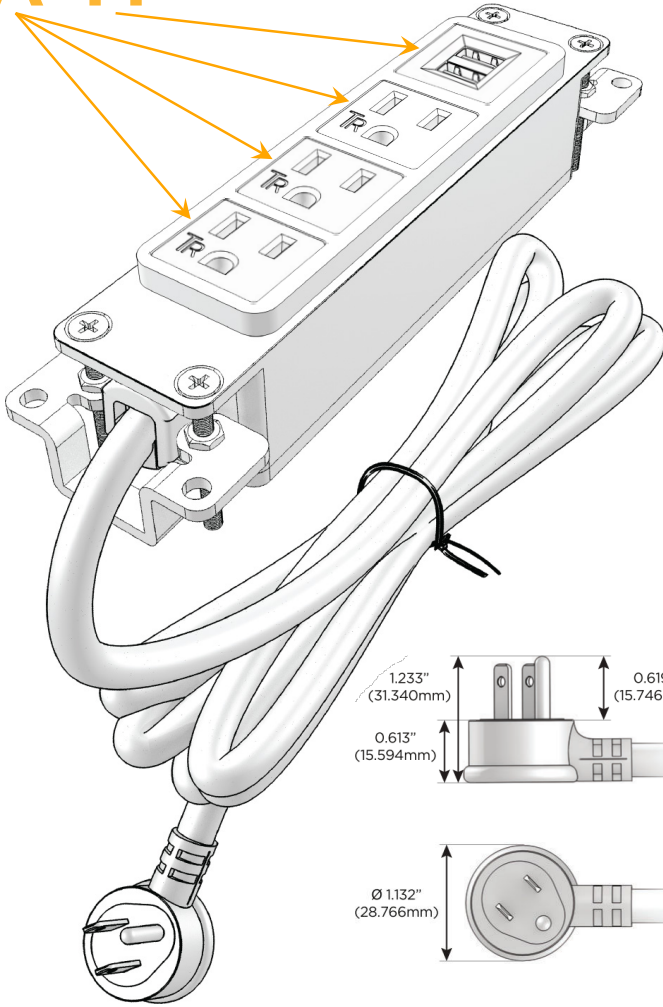

### Module/Port Options:

- A** Tamper Resistant AC Receptacle
- E** USB-A & USB-C (20W)
- M** Double USB-A (Fast Charging Ports - 18W)
- H** HDMI
- 6** CAT 6
- 12** RJ 12
- X** Switched AC
- Y** 3-Way Switch (Low Voltage)
- V** USB-C (45W High Speed Charging Port)
- S** USB-C (25W High Speed Charging Port)
- R** Switched AC (Rocker Switch)
- D** Dimmer Switch

### Plug:

Supplied with Low Profile Flat 45° Angle 120 VAC Plug

Optional Standard Straight 120 VAC Plug

Optional Straight 120 VAC Pass-through Plug

- CLEAN, COMPACT DESIGN
- STREAMLINED
- LOW PROFILE
- SIDE-EXITING CORDS
- PLUG & PLAY
- 6' AC CORD & PLUG (FLAT PLUG STANDARD)
- CUSTOMIZABLE CONFIGURATIONS AND FINISHES
- UL LISTED FOR MOUNTING IN FURNITURE
- 15A

# M-POWER-4T

AC POWER & DATA CONNECTIVITY SOLUTION

M-POWER-4T-AAAM-SS4AB

Specs:

**Modules/Ports:**

- A** Tamper Resistant AC Receptacle
- M** Double USB-A (Fast Charging Ports - 18W)

**A M**

TOP