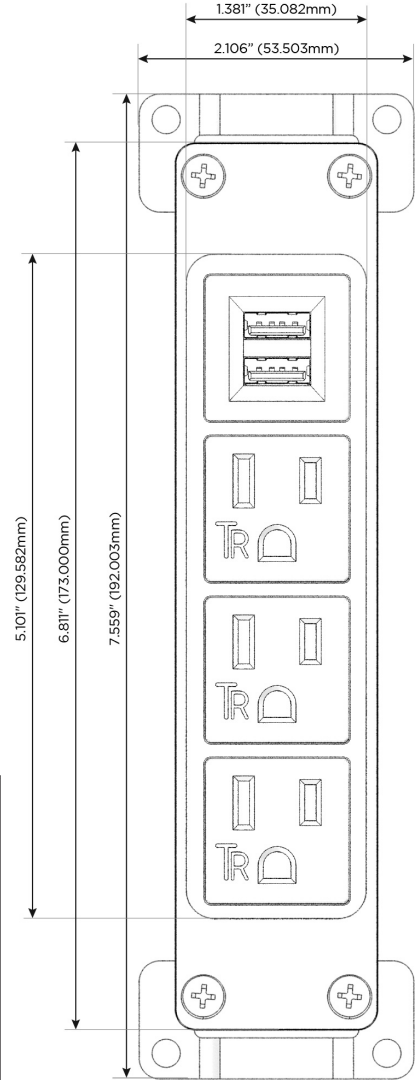

### Module/Port Options:

- A** Tamper Resistant AC Receptacle
- E** USB-A & USB-C (20W)
- M** Double USB-A (Fast Charging Ports - 18W)
- H** HDMI
- 6** CAT 6
- 12** RJ 12
- X** Switched AC
- Y** 3-Way Switch (Low Voltage)
- V** USB-C (45W High Speed Charging Port)
- S** USB-C (25W High Speed Charging Port)
- R** Switched AC (Rocker Switch)
- D** Dimmer Switch

### Plug:

Supplied with Low Profile Flat 45° Angle 120 VAC Plug

Optional Standard Straight 120 VAC Plug

Optional Straight 120 VAC Pass-through Plug

- CLEAN, COMPACT DESIGN
- STREAMLINED
- LOW PROFILE
- SIDE-EXITING CORDS
- PLUG & PLAY
- 6' AC CORD & PLUG (FLAT PLUG STANDARD)
- CUSTOMIZABLE CONFIGURATIONS AND FINISHES
- UL LISTED FOR MOUNTING IN FURNITURE
- 15A

# M-POWER-4T

AC POWER & DATA CONNECTIVITY SOLUTION

M-POWER-4T-AAAM-SS4AB

Specs:

**Modules/Ports:**

- A** Tamper Resistant AC Receptacle
- M** Double USB-A (Fast Charging Ports - 18W)

**A M**

TOP