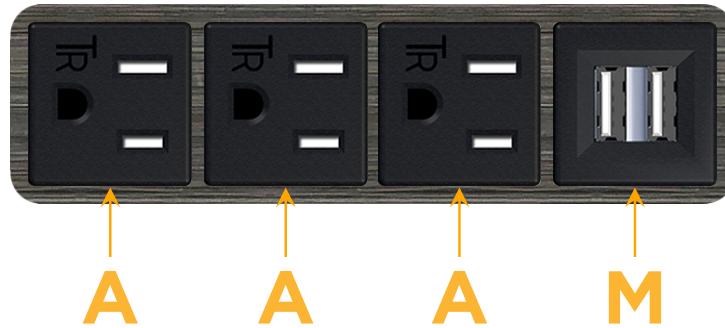

M-POWER-4T

AC POWER & DATA CONNECTIVITY SOLUTION

M-POWER-4T-AAAM-S3AB

Distributed by

Mormax Company, Inc.

8 Westchester Plaza

Elmsford, NY 10523

914-699-0101

sales@mormax.com

mormax.com

Metro Light & Power's line of power & data solutions offers sophisticated design elements combined with greater ease of installation. Streamlined and low-profile, enhanced by side-exiting cords, our outlets advance the industry with their cutting edge look and feel. We believe flexibility is key, and we provide a variety of mounting options, including the ability to mount in limited spaces. Our outlets are available in many finishes and configurations, in addition to a custom color and finish capability for our clients.

Bezel Finish: **GUNMETAL (ABS)**

Custom Finishes Available M-POWER-4T-AAAM-S3AB

Features:

Module/Port Options:

- **A** Tamper Resistant AC Receptacle
- **E** USB-A & USB-C (20W)
- **M** Double USB-A (Fast Charging Ports - 18W)
- **H** HDMI
- **6** CAT 6
- **12** RJ 12
- **X** Switched AC
- **Y** 3-Way Switch (Low Voltage)
- **V** USB-C (45W High Speed Charging Port)
- **S** USB-C (25W High Speed Charging Port)
- **R** Switched AC (Rocker Switch)
- **D** Dimmer Switch

Plug:

Supplied with Low Profile Flat 45° Angle 120 VAC Plug

Optional Standard Straight 120 VAC Plug

Optional Straight 120 VAC Pass-through Plug

- CLEAN, COMPACT DESIGN
- STREAMLINED
- LOW PROFILE
- SIDE-EXITING CORDS
- PLUG & PLAY
- 6' AC CORD & PLUG (FLAT PLUG STANDARD)
- CUSTOMIZABLE CONFIGURATIONS AND FINISHES
- UL LISTED FOR MOUNTING IN FURNITURE
- 15A