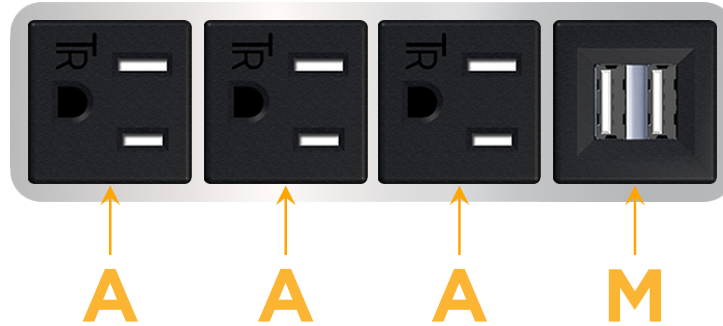

Bezel Finish: **CHROME (ABS)**

Custom Finishes Available M-POWER-4T-AAAM-CRAB

Features:

Module/Port Options:

- A** Tamper Resistant AC Receptacle
- E** USB-A & USB-C (20W)
- M** Double USB-A (Fast Charging Ports - 18W)
- H** HDMI
- 6** CAT 6
- 12** RJ 12
- X** Switched AC
- Y** 3-Way Switch (Low Voltage)
- V** USB-C (45W High Speed Charging Port)
- S** USB-C (25W High Speed Charging Port)
- R** Switched AC (Rocker Switch)
- D** Dimmer Switch

Plug:

Supplied with Low Profile Flat 45° Angle 120 VAC Plug

Optional Standard Straight 120 VAC Plug

Optional Straight 120 VAC Pass-through Plug

- CLEAN, COMPACT DESIGN
- STREAMLINED
- LOW PROFILE
- SIDE-EXITING CORDS
- PLUG & PLAY
- 6' AC CORD & PLUG (FLAT PLUG STANDARD)
- CUSTOMIZABLE CONFIGURATIONS AND FINISHES
- UL LISTED FOR MOUNTING IN FURNITURE
- 15A

M-POWER-4T

AC POWER & DATA CONNECTIVITY SOLUTION

M-POWER-4T-AAAM-CRAB

Specs:

Modules/Ports:

- A** Tamper Resistant AC Receptacle
- M** Double USB-A (Fast Charging Ports - 18W)

Distributed by

Mormax Company, Inc.