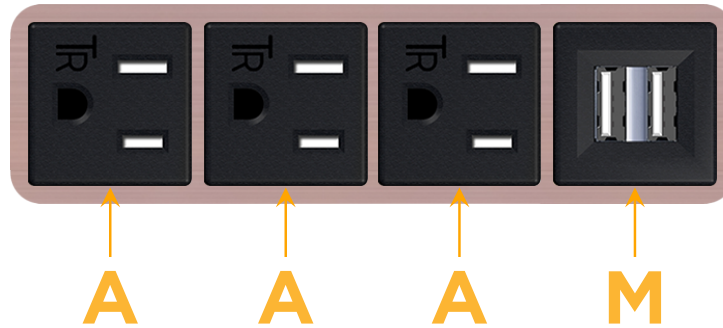

M-POWER-4T

AC POWER & DATA CONNECTIVITY SOLUTION

M-POWER-4T-AAAM-CHAB

Distributed by

Mormax Company, Inc.

8 Westchester Plaza

Elmsford, NY 10523

914-699-0101

sales@mormax.com

mormax.com

Metro Light & Power's line of power & data solutions offers sophisticated design elements combined with greater ease of installation. Streamlined and low-profile, enhanced by side-exiting cords, our outlets advance the industry with their cutting edge look and feel. We believe flexibility is key, and we provide a variety of mounting options, including the ability to mount in limited spaces. Our outlets are available in many finishes and configurations, in addition to a custom color and finish capability for our clients.

Bezel Finish: **CHAMPAGNE (ABS)**

Custom Finishes Available M-POWER-4T-AAAM-CHAB

Features:

Module/Port Options:

- **A** Tamper Resistant AC Receptacle
- **E** USB-A & USB-C (20W)
- **M** Double USB-A (Fast Charging Ports - 18W)
- **H** HDMI
- **6** CAT 6
- **12** RJ 12
- **X** Switched AC
- **Y** 3-Way Switch (Low Voltage)
- **V** USB-C (45W High Speed Charging Port)
- **S** USB-C (25W High Speed Charging Port)
- **R** Switched AC (Rocker Switch)
- **D** Dimmer Switch

Plug:

Supplied with Low Profile Flat 45° Angle 120 VAC Plug

Optional Standard Straight 120 VAC Plug

Optional Straight 120 VAC Pass-through Plug

- CLEAN, COMPACT DESIGN
- STREAMLINED
- LOW PROFILE
- SIDE-EXITING CORDS
- PLUG & PLAY
- 6' AC CORD & PLUG (FLAT PLUG STANDARD)
- CUSTOMIZABLE CONFIGURATIONS AND FINISHES
- UL LISTED FOR MOUNTING IN FURNITURE
- 15A