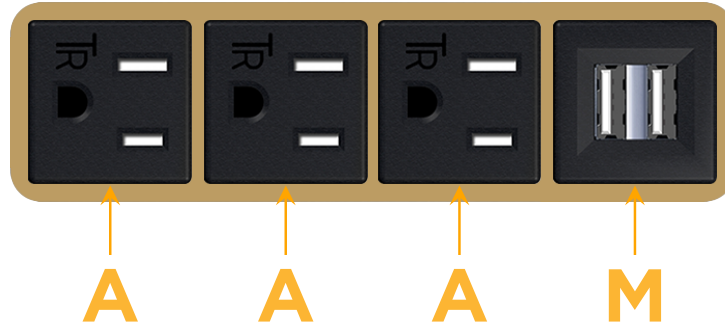

sales@mormax.com

mormax.com

Metro Light & Power's line of power & data solutions offers sophisticated design elements combined with greater ease of installation. Streamlined and low-profile, enhanced by side-exiting cords, our outlets advance the industry with their cutting edge look and feel. We believe flexibility is key, and we provide a variety of mounting options, including the ability to mount in limited spaces. Our outlets are available in many finishes and configurations, in addition to a custom color and finish capability for our clients.

Bezel Finish: **STANDARD BRONZE (ABS)**

Custom Finishes Available M-POWER-4T-AAAM-BZAB

Features:

Module/Port Options:

- A** Tamper Resistant AC Receptacle
- E** USB-A & USB-C (20W)
- M** Double USB-A (Fast Charging Ports - 18W)
- H** HDMI
- 6** CAT 6
- 12** RJ 12
- X** Switched AC
- Y** 3-Way Switch (Low Voltage)
- V** USB-C (45W High Speed Charging Port)
- S** USB-C (25W High Speed Charging Port)
- R** Switched AC (Rocker Switch)
- D** Dimmer Switch

Plug:

Supplied with Low Profile Flat 45° Angle 120 VAC Plug

Optional Standard Straight 120 VAC Plug

Optional Straight 120 VAC Pass-through Plug

- CLEAN, COMPACT DESIGN
- STREAMLINED
- LOW PROFILE
- SIDE-EXITING CORDS
- PLUG & PLAY
- 6' AC CORD & PLUG (FLAT PLUG STANDARD)
- CUSTOMIZABLE CONFIGURATIONS AND FINISHES
- UL LISTED FOR MOUNTING IN FURNITURE
- 15A

M-POWER-4T

AC POWER & DATA CONNECTIVITY SOLUTION

M-POWER-4T-AAAM-BZAB

Specs:

Modules/Ports:

- A** Tamper Resistant AC Receptacle
- M** Double USB-A (Fast Charging Ports - 18W)

Distributed by

Mormax Company, Inc.