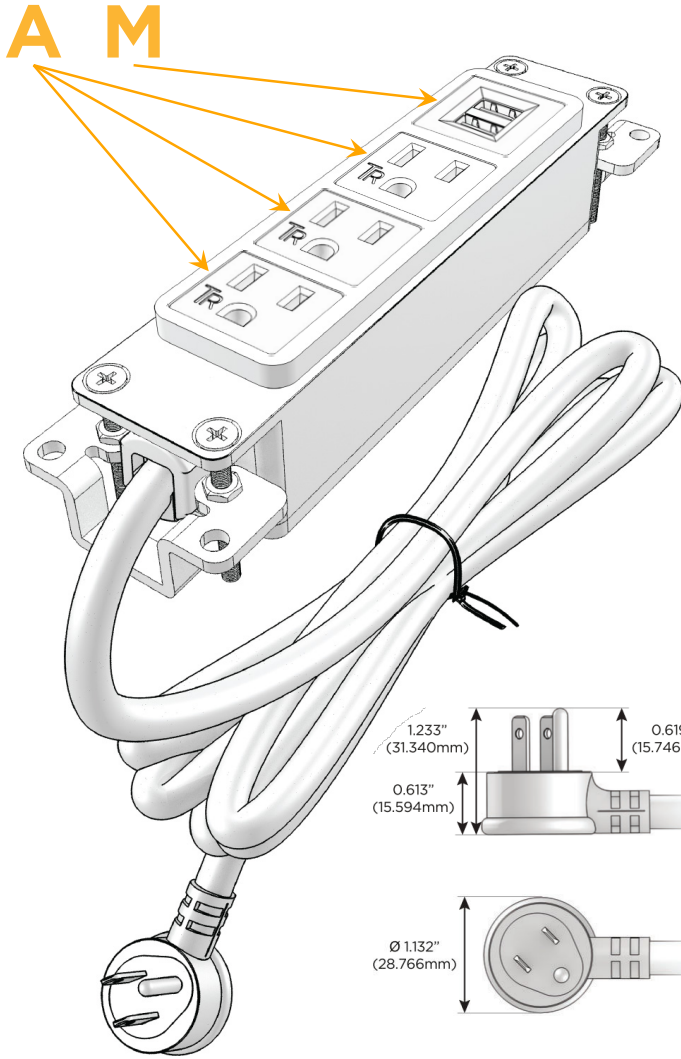

#### Module/Port Options:

- A** Tamper Resistant AC Receptacle
- E** USB-A & USB-C (20W)
- M** Double USB-A (Fast Charging Ports - 18W)
- H** HDMI
- 6** CAT 6
- 12** RJ 12
- X** Switched AC
- Y** 3-Way Switch (Low Voltage)
- V** USB-C (45W High Speed Charging Port)
- S** USB-C (25W High Speed Charging Port)
- R** Switched AC (Rocker Switch)
- D** Dimmer Switch

#### Plug:

Supplied with Low Profile Flat 45° Angle 120 VAC Plug

Optional Standard Straight 120 VAC Plug

Optional Straight 120 VAC Pass-through Plug

- CLEAN, COMPACT DESIGN
- STREAMLINED
- LOW PROFILE
- SIDE-EXITING CORDS
- PLUG & PLAY
- 6' AC CORD & PLUG (FLAT PLUG STANDARD)
- CUSTOMIZABLE CONFIGURATIONS AND FINISHES
- UL LISTED FOR MOUNTING IN FURNITURE
- 15A

# M-POWER-4T

AC POWER & DATA CONNECTIVITY SOLUTION

M-POWER-4T-AAAM-BZ5AB

Specs:

**Modules/Ports:**

- A** Tamper Resistant AC Receptacle
- M** Double USB-A (Fast Charging Ports - 18W)

Distributed by

Mormax Company, Inc.