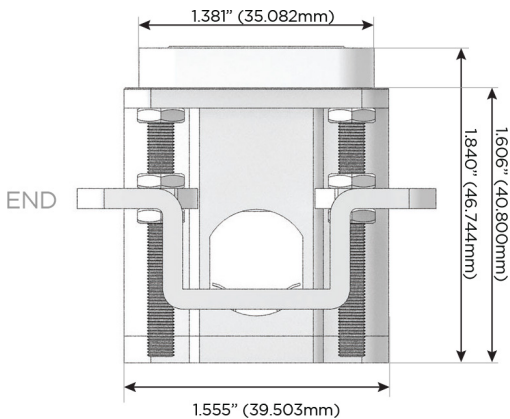

#### Plug:

Supplied with Low Profile Flat 45° Angle 120 VAC Plug

Optional Standard Straight 120 VAC Plug

Optional Straight 120 VAC Pass-through Plug

- CLEAN, COMPACT DESIGN
- STREAMLINED
- LOW PROFILE
- SIDE-EXITING CORDS
- PLUG & PLAY
- 6' AC CORD & PLUG (FLAT PLUG STANDARD)
- CUSTOMIZABLE CONFIGURATIONS AND FINISHES
- UL LISTED FOR MOUNTING IN FURNITURE
- 15A

# M-POWER-4T

AC POWER & DATA CONNECTIVITY SOLUTION

M-POWER-4T-AAAM-BZ5AB

Specs:

**Modules/Ports:**

- A** Tamper Resistant AC Receptacle
- M** Double USB-A (Fast Charging Ports - 18W)

Distributed by

Mormax Company, Inc.