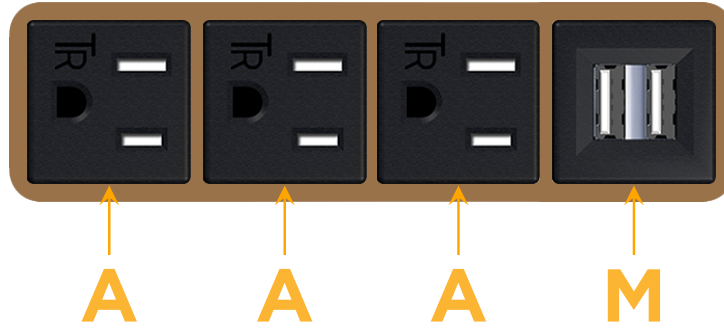

M-POWER-4T

AC POWER & DATA CONNECTIVITY SOLUTION

M-POWER-4T-AAAM-BZ5AB

Distributed by

Mormax Company, Inc.

8 Westchester Plaza

Elmsford, NY 10523

914-699-0101

sales@mormax.com

mormax.com

Metro Light & Power's line of power & data solutions offers sophisticated design elements combined with greater ease of installation. Streamlined and low-profile, enhanced by side-exiting cords, our outlets advance the industry with their cutting edge look and feel. We believe flexibility is key, and we provide a variety of mounting options, including the ability to mount in limited spaces. Our outlets are available in many finishes and configurations, in addition to a custom color and finish capability for our clients.

Bezel Finish: **ARCHITECTURAL BRONZE (ABS)**

Custom Finishes Available M-POWER-4T-AAAM-BZ5AB

Features:

Module/Port Options:

- **A** Tamper Resistant AC Receptacle
- **E** USB-A & USB-C (20W)
- **M** Double USB-A (Fast Charging Ports - 18W)
- **H** HDMI
- **6** CAT 6
- **12** RJ 12
- **X** Switched AC
- **Y** 3-Way Switch (Low Voltage)
- **V** USB-C (45W High Speed Charging Port)
- **S** USB-C (25W High Speed Charging Port)
- **R** Switched AC (Rocker Switch)
- **D** Dimmer Switch

Plug:

Supplied with Low Profile Flat 45° Angle 120 VAC Plug

Optional Standard Straight 120 VAC Plug

Optional Straight 120 VAC Pass-through Plug

- CLEAN, COMPACT DESIGN
- STREAMLINED
- LOW PROFILE
- SIDE-EXITING CORDS
- PLUG & PLAY
- 6' AC CORD & PLUG (FLAT PLUG STANDARD)
- CUSTOMIZABLE CONFIGURATIONS AND FINISHES
- UL LISTED FOR MOUNTING IN FURNITURE
- 15A