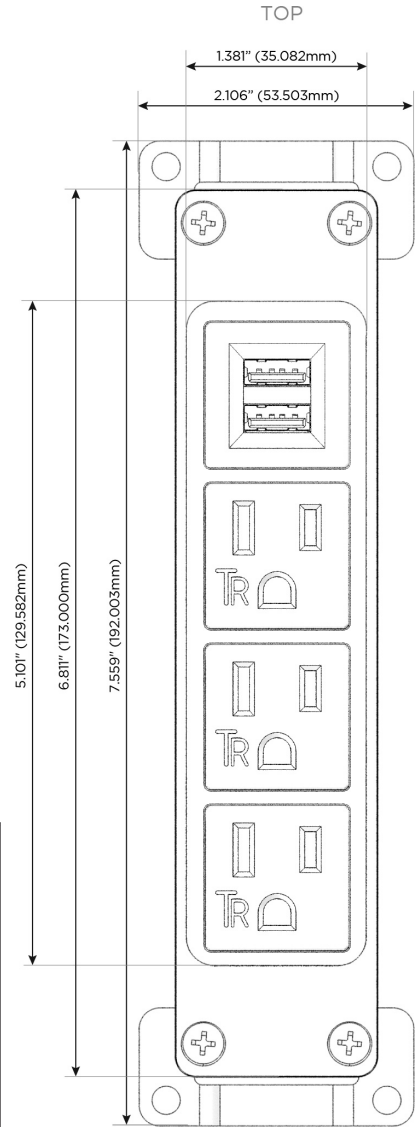

#### Module/Port Options:

- A** Tamper Resistant AC Receptacle
- E** USB-A & USB-C (20W)
- M** Double USB-A (Fast Charging Ports - 18W)
- H** HDMI
- 6** CAT 6
- 12** RJ 12
- X** Switched AC
- Y** 3-Way Switch (Low Voltage)
- V** USB-C (45W High Speed Charging Port)
- S** USB-C (25W High Speed Charging Port)
- R** Switched AC (Rocker Switch)
- D** Dimmer Switch

#### Plug:

Supplied with Low Profile Flat 45° Angle 120 VAC Plug

Optional Standard Straight 120 VAC Plug

Optional Straight 120 VAC Pass-through Plug

- CLEAN, COMPACT DESIGN
- STREAMLINED
- LOW PROFILE
- SIDE-EXITING CORDS
- PLUG & PLAY
- 6' AC CORD & PLUG (FLAT PLUG STANDARD)
- CUSTOMIZABLE CONFIGURATIONS AND FINISHES
- UL LISTED FOR MOUNTING IN FURNITURE
- 15A

# M-POWER-4T

AC POWER & DATA CONNECTIVITY SOLUTION

M-POWER-4T-AAAM-BZ5AB

Specs:

**Modules/Ports:**

- A** Tamper Resistant AC Receptacle
- M** Double USB-A (Fast Charging Ports - 18W)

Distributed by

Mormax Company, Inc.