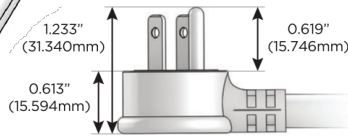

#### Plug:

Supplied with Low Profile Flat 45° Angle 120 VAC Plug

Optional Standard Straight 120 VAC Plug

Optional Straight 120 VAC Pass-through Plug

- CLEAN, COMPACT DESIGN
- STREAMLINED
- LOW PROFILE
- SIDE-EXITING CORDS
- PLUG & PLAY
- 6' AC CORD & PLUG (FLAT PLUG STANDARD)
- CUSTOMIZABLE CONFIGURATIONS AND FINISHES
- UL LISTED FOR MOUNTING IN FURNITURE
- 15A

# M-POWER-4T

AC POWER & DATA CONNECTIVITY SOLUTION

M-POWER-4T-AAAM-BZ5AB

Specs:

**Modules/Ports:**

- A** Tamper Resistant AC Receptacle
- M** Double USB-A (Fast Charging Ports - 18W)

Distributed by

Mormax Company, Inc.