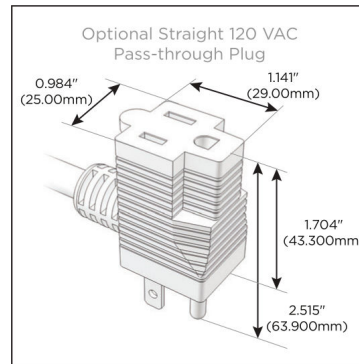

#### Module/Port Options:

- A** Tamper Resistant AC Receptacle
- E** USB-A & USB-C (20W)
- M** Double USB-A (Fast Charging Ports - 18W)
- H** HDMI
- 6** CAT 6
- 12** RJ 12
- X** Switched AC
- Y** 3-Way Switch (Low Voltage)
- V** USB-C (45W High Speed Charging Port)
- S** USB-C (25W High Speed Charging Port)
- R** Switched AC (Rocker Switch)
- D** Dimmer Switch

#### Plug:

Supplied with Low Profile Flat 45° Angle 120 VAC Plug

Optional Standard Straight 120 VAC Plug

Optional Straight 120 VAC Pass-through Plug

- CLEAN, COMPACT DESIGN
- STREAMLINED
- LOW PROFILE
- SIDE-EXITING CORDS
- PLUG & PLAY
- 6' AC CORD & PLUG (FLAT PLUG STANDARD)
- CUSTOMIZABLE CONFIGURATIONS AND FINISHES
- UL LISTED FOR MOUNTING IN FURNITURE
- 15A

# M-POWER-4T

AC POWER & DATA CONNECTIVITY SOLUTION

M-POWER-4T-AAAM-BZ5AB

Specs:

**Modules/Ports:**

- A** Tamper Resistant AC Receptacle
- M** Double USB-A (Fast Charging Ports - 18W)

Distributed by

Mormax Company, Inc.