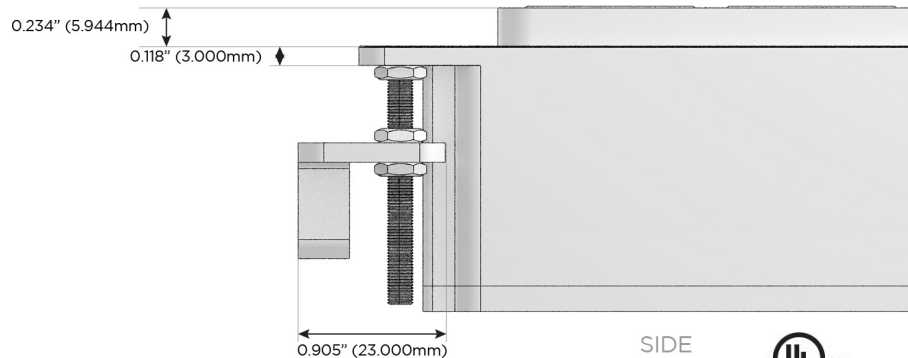

# M-POWER-4T

AC POWER & DATA CONNECTIVITY SOLUTION

M-POWER-4T-AAAM-BZ5AB

Specs:

**Modules/Ports:**

- A** Tamper Resistant AC Receptacle
- M** Double USB-A (Fast Charging Ports - 18W)

Distributed by

Mormax Company, Inc.