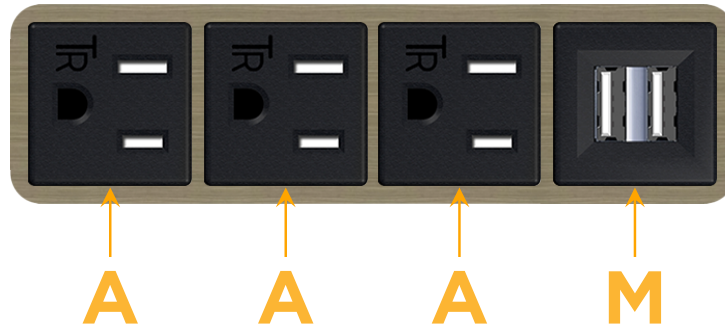

sales@mormax.com

mormax.com

Metro Light & Power's line of power & data solutions offers sophisticated design elements combined with greater ease of installation. Streamlined and low-profile, enhanced by side-exiting cords, our outlets advance the industry with their cutting edge look and feel. We believe flexibility is key, and we provide a variety of mounting options, including the ability to mount in limited spaces. Our outlets are available in many finishes and configurations, in addition to a custom color and finish capability for our clients.

Bezel Finish: **ANTIQUED ARCHITECTURAL BRONZE (ABS)**

Custom Finishes Available M-POWER-4T-AAAM-BZ5AAB

Features:

Module/Port Options:

- A** Tamper Resistant AC Receptacle
- E** USB-A & USB-C (20W)
- M** Double USB-A (Fast Charging Ports - 18W)
- H** HDMI
- 6** CAT 6
- 12** RJ 12
- X** Switched AC
- Y** 3-Way Switch (Low Voltage)
- V** USB-C (45W High Speed Charging Port)
- S** USB-C (25W High Speed Charging Port)
- R** Switched AC (Rocker Switch)
- D** Dimmer Switch

Plug:

Supplied with Low Profile Flat 45° Angle 120 VAC Plug

Optional Standard Straight 120 VAC Plug

Optional Straight 120 VAC Pass-through Plug

- CLEAN, COMPACT DESIGN
- STREAMLINED
- LOW PROFILE
- SIDE-EXITING CORDS
- PLUG & PLAY
- 6' AC CORD & PLUG (FLAT PLUG STANDARD)
- CUSTOMIZABLE CONFIGURATIONS AND FINISHES
- UL LISTED FOR MOUNTING IN FURNITURE
- 15A

M-POWER-4T

AC POWER & DATA CONNECTIVITY SOLUTION

M-POWER-4T-AAAM-BZ5AAB

Specs:

Modules/Ports:

- A** Tamper Resistant AC Receptacle
- M** Double USB-A (Fast Charging Ports - 18W)

Distributed by

Mormax Company, Inc.