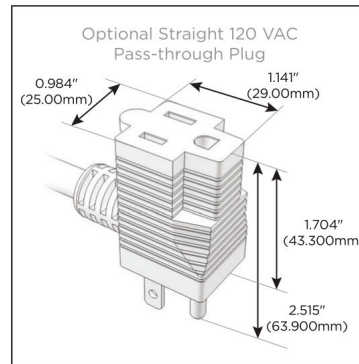

Plug:

Supplied with Low Profile Flat 45° Angle 120 VAC Plug

Optional Standard Straight 120 VAC Plug

Optional Straight 120 VAC Pass-through Plug

- CLEAN, COMPACT DESIGN
- STREAMLINED
- LOW PROFILE
- SIDE-EXITING CORDS
- PLUG & PLAY
- 6' AC CORD & PLUG (FLAT PLUG STANDARD)
- CUSTOMIZABLE CONFIGURATIONS AND FINISHES
- UL LISTED FOR MOUNTING IN FURNITURE
- 15A

M-POWER-4T

AC POWER & DATA CONNECTIVITY SOLUTION

M-POWER-4T-AAAM-BZ5AAB

Specs:

Modules/Ports:

- A** Tamper Resistant AC Receptacle
- M** Double USB-A (Fast Charging Ports - 18W)

Distributed by

Mormax Company, Inc.