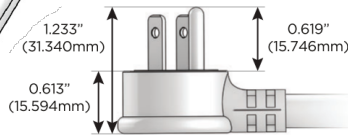

M-POWER-4T

AC POWER & DATA CONNECTIVITY SOLUTION

M-POWER-4T-AAAM-BZ5AAB

Specs:

Modules/Ports:

- A** Tamper Resistant AC Receptacle
- M** Double USB-A (Fast Charging Ports - 18W)

Distributed by

Mormax Company, Inc.