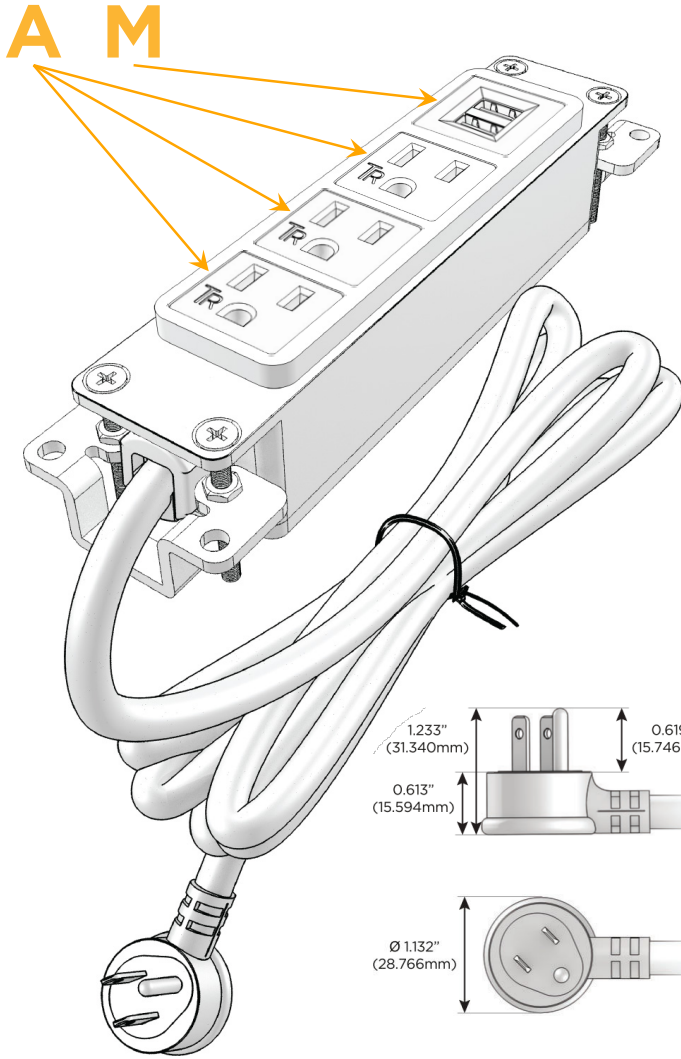

Bezel Finish: **ANTIQUED ARCHITECTURAL BRONZE (ABS)**

Custom Finishes Available M-POWER-4T-AAAM-BZ5AAB

Features:

Module/Port Options:

- A** Tamper Resistant AC Receptacle
- E** USB-A & USB-C (20W)
- M** Double USB-A (Fast Charging Ports - 18W)
- H** HDMI
- 6** CAT 6
- 12** RJ 12
- X** Switched AC
- Y** 3-Way Switch (Low Voltage)
- V** USB-C (45W High Speed Charging Port)
- S** USB-C (25W High Speed Charging Port)
- R** Switched AC (Rocker Switch)
- D** Dimmer Switch

Plug:

Supplied with Low Profile Flat 45° Angle 120 VAC Plug

Optional Standard Straight 120 VAC Plug

Optional Straight 120 VAC Pass-through Plug

- CLEAN, COMPACT DESIGN
- STREAMLINED
- LOW PROFILE
- SIDE-EXITING CORDS
- PLUG & PLAY
- 6' AC CORD & PLUG (FLAT PLUG STANDARD)
- CUSTOMIZABLE CONFIGURATIONS AND FINISHES
- UL LISTED FOR MOUNTING IN FURNITURE
- 15A

M-POWER-4T

AC POWER & DATA CONNECTIVITY SOLUTION

M-POWER-4T-AAAM-BZ5AAB

Specs:

Modules/Ports:

- A** Tamper Resistant AC Receptacle
- M** Double USB-A (Fast Charging Ports - 18W)

Distributed by

Mormax Company, Inc.