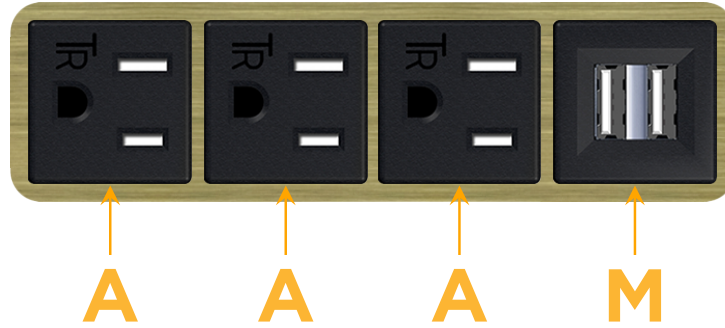

Bezel Finish: **BRASS ANTIQUED (ABS)**

Custom Finishes Available M-POWER-4T-AAAM-BRAAB

Features:

Module/Port Options:

- A** Tamper Resistant AC Receptacle
- E** USB-A & USB-C (20W)
- M** Double USB-A (Fast Charging Ports - 18W)
- H** HDMI
- 6** CAT 6
- 12** RJ 12
- X** Switched AC
- Y** 3-Way Switch (Low Voltage)
- V** USB-C (45W High Speed Charging Port)
- S** USB-C (25W High Speed Charging Port)
- R** Switched AC (Rocker Switch)
- D** Dimmer Switch

Plug:

Supplied with Low Profile Flat 45° Angle 120 VAC Plug

Optional Standard Straight 120 VAC Plug

Optional Straight 120 VAC Pass-through Plug

- CLEAN, COMPACT DESIGN
- STREAMLINED
- LOW PROFILE
- SIDE-EXITING CORDS
- PLUG & PLAY
- 6' AC CORD & PLUG (FLAT PLUG STANDARD)
- CUSTOMIZABLE CONFIGURATIONS AND FINISHES
- UL LISTED FOR MOUNTING IN FURNITURE
- 15A

M-POWER-4T

AC POWER & DATA CONNECTIVITY SOLUTION

M-POWER-4T-AAAM-BRAAB

Specs:

Modules/Ports:

- A** Tamper Resistant AC Receptacle
- M** Double USB-A (Fast Charging Ports - 18W)

A M

TOP