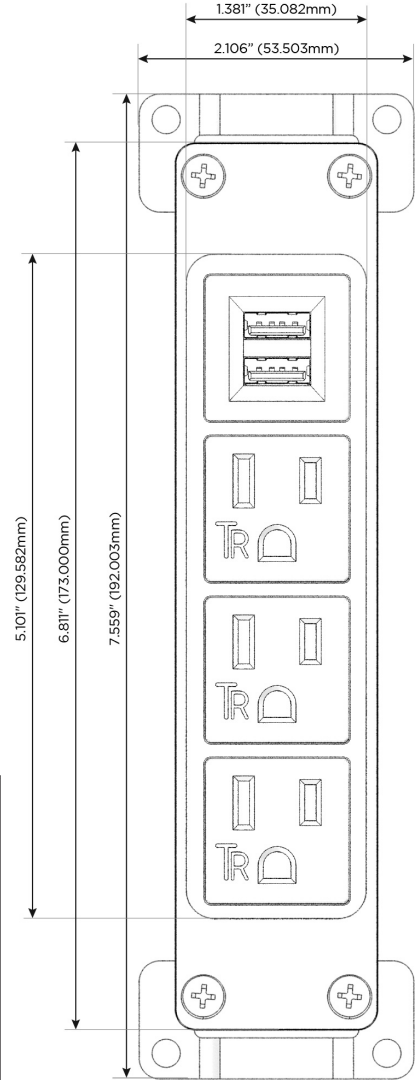

Bezel Finish: **BRASS ANTIQUED (ABS)**

Custom Finishes Available M-POWER-4T-AAAM-BRAAB

Features:

Module/Port Options:

- A** Tamper Resistant AC Receptacle
- E** USB-A & USB-C (20W)
- M** Double USB-A (Fast Charging Ports - 18W)
- H** HDMI
- 6** CAT 6
- 12** RJ 12
- X** Switched AC
- Y** 3-Way Switch (Low Voltage)
- V** USB-C (45W High Speed Charging Port)
- S** USB-C (25W High Speed Charging Port)
- R** Switched AC (Rocker Switch)
- D** Dimmer Switch

Plug:

Supplied with Low Profile Flat 45° Angle 120 VAC Plug

Optional Standard Straight 120 VAC Plug

Optional Straight 120 VAC Pass-through Plug

- CLEAN, COMPACT DESIGN
- STREAMLINED
- LOW PROFILE
- SIDE-EXITING CORDS
- PLUG & PLAY
- 6' AC CORD & PLUG (FLAT PLUG STANDARD)
- CUSTOMIZABLE CONFIGURATIONS AND FINISHES
- UL LISTED FOR MOUNTING IN FURNITURE
- 15A

M-POWER-4T

AC POWER & DATA CONNECTIVITY SOLUTION

M-POWER-4T-AAAM-BRAAB

Specs:

Modules/Ports:

- A** Tamper Resistant AC Receptacle
- M** Double USB-A (Fast Charging Ports - 18W)

A M

TOP