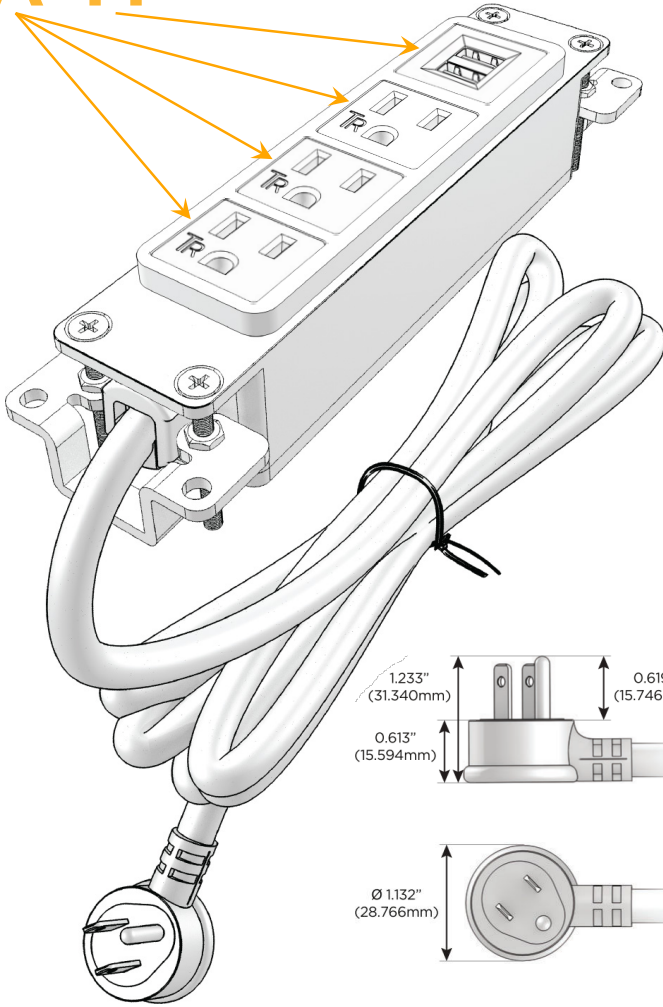

Bezel Finish: **BRASS ANTIQUED (ABS)**

Custom Finishes Available M-POWER-4T-AAAM-BRAAB

Features:

Module/Port Options:

- A** Tamper Resistant AC Receptacle
- E** USB-A & USB-C (20W)
- M** Double USB-A (Fast Charging Ports - 18W)
- H** HDMI
- 6** CAT 6
- 12** RJ 12
- X** Switched AC
- Y** 3-Way Switch (Low Voltage)
- V** USB-C (45W High Speed Charging Port)
- S** USB-C (25W High Speed Charging Port)
- R** Switched AC (Rocker Switch)
- D** Dimmer Switch

Plug:

Supplied with Low Profile Flat 45° Angle 120 VAC Plug

Optional Standard Straight 120 VAC Plug

Optional Straight 120 VAC Pass-through Plug

- CLEAN, COMPACT DESIGN
- STREAMLINED
- LOW PROFILE
- SIDE-EXITING CORDS
- PLUG & PLAY
- 6' AC CORD & PLUG (FLAT PLUG STANDARD)
- CUSTOMIZABLE CONFIGURATIONS AND FINISHES
- UL LISTED FOR MOUNTING IN FURNITURE
- 15A

M-POWER-4T

AC POWER & DATA CONNECTIVITY SOLUTION

M-POWER-4T-AAAM-BRAAB

Specs:

Modules/Ports:

- A** Tamper Resistant AC Receptacle
- M** Double USB-A (Fast Charging Ports - 18W)

A M

TOP