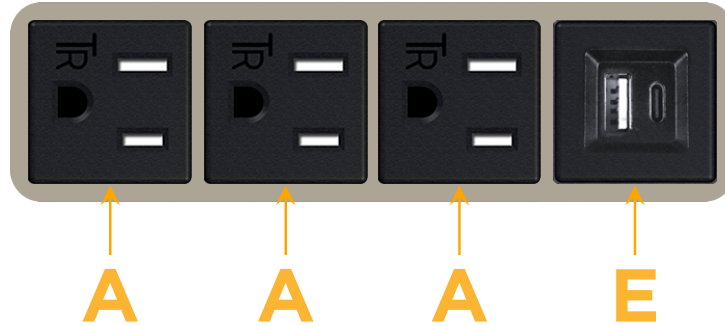

M-POWER-4T

AC POWER & DATA CONNECTIVITY SOLUTION

M-POWER-4T-AAAE-SAB

Distributed by

Mormax Company, Inc.

8 Westchester Plaza

Elmsford, NY 10523

914-699-0101

sales@mormax.com

mormax.com

Metro Light & Power's line of power & data solutions offers sophisticated design elements combined with greater ease of installation. Streamlined and low-profile, enhanced by side-exiting cords, our outlets advance the industry with their cutting edge look and feel. We believe flexibility is key, and we provide a variety of mounting options, including the ability to mount in limited spaces. Our outlets are available in many finishes and configurations, in addition to a custom color and finish capability for our clients.

Bezel Finish: **SATIN NICKEL (ABS)**

Custom Finishes Available M-POWER-4T-AAAE-SAB

Features:

Module/Port Options:

- **A** Tamper Resistant AC Receptacle
- **E** USB-A & USB-C (20W)
- **M** Double USB-A (Fast Charging Ports - 18W)
- **H** HDMI
- **6** CAT 6
- **12** RJ 12
- **X** Switched AC
- **Y** 3-Way Switch (Low Voltage)
- **V** USB-C (45W High Speed Charging Port)
- **S** USB-C (25W High Speed Charging Port)
- **R** Switched AC (Rocker Switch)
- **D** Dimmer Switch

Plug:

Supplied with Low Profile Flat 45° Angle 120 VAC Plug

Optional Standard Straight 120 VAC Plug

Optional Straight 120 VAC Pass-through Plug

- CLEAN, COMPACT DESIGN
- STREAMLINED
- LOW PROFILE
- SIDE-EXITING CORDS
- PLUG & PLAY
- 6' AC CORD & PLUG (FLAT PLUG STANDARD)
- CUSTOMIZABLE CONFIGURATIONS AND FINISHES
- UL LISTED FOR MOUNTING IN FURNITURE
- 15A